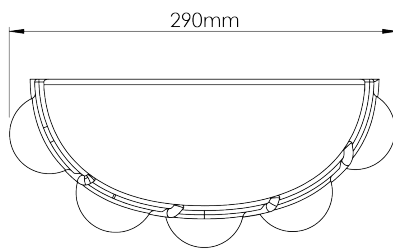

PORTA ROMANA

Bolla Wall Light

TWL166 | **Puttling**

Puttling

HEIGHT
235mm | 9 1/4"

CONSTRUCTED FROM
Glazed ceramic

WATTAGE
25W

WIDTH
290mm | 11 1/2"

WEIGHT
2.25kg | 5 lbs

LAMP
2 x 320lm (3.2w) LED G9 Capsule

PROJECTION
130mm | 5 1/4"

MATERIAL
Glazed ceramic

VOLTAGE
220-240V

FINISHES

Almond
Myrtle
Puttling
Safari
Tigers Eye

Wall Fixing

Custom

Bolla Wall Light

TWL166

HEIGHT
235mm | 9 1/4"

WIDTH
290mm | 11 1/2"

PROJECTION
130mm | 5 1/4"

TOP VIEW

RIGHT VIEW

FRONT VIEW

REAR VIEW

© Porta Romana 2025

Dimensions and weights are provided as a guide. All Porta Romana Products are made by hand and variations can occur in some products. The products you are buying or marketing are exclusive designs belonging to Porta Romana. Please do not submit design sheets featuring our products to other manufacturing companies nor to other parties who might. Any manufacturer found to be reproducing Porta Romana products will be breaching copyright law and will be actively pursued