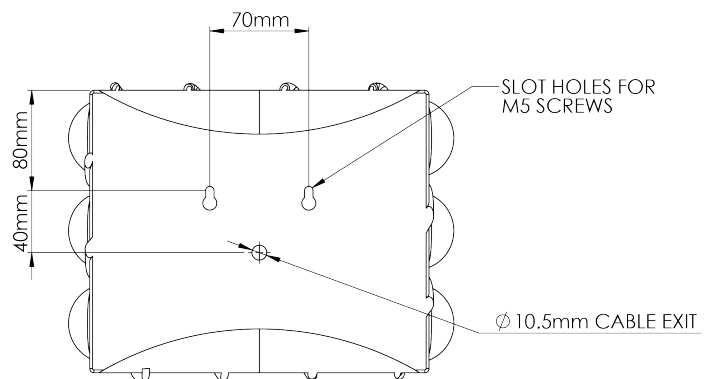

PORTA ROMANA

Bolla Wall Light

TWL166 | **Puttling**

Puttling

HEIGHT
235mm | 9 1/4"

CONSTRUCTED FROM
Glazed ceramic

WATTAGE
25W

WIDTH
290mm | 11 1/2"

Custom

Bolla Wall Light

TWL166

HEIGHT
235mm | 9 1/4"

WIDTH
290mm | 11 1/2"

PROJECTION
130mm | 5 1/4"

TOP VIEW

RIGHT VIEW

FRONT VIEW

REAR VIEW

© Porta Romana 2025

Dimensions and weights are provided as a guide. All Porta Romana Products are made by hand and variations can occur in some products. The products you are buying or marketing are exclusive designs belonging to Porta Romana. Please do not submit design sheets featuring our products to other manufacturing companies nor to other parties who might. Any manufacturer found to be reproducing Porta Romana products will be breaching copyright law and will be actively pursued