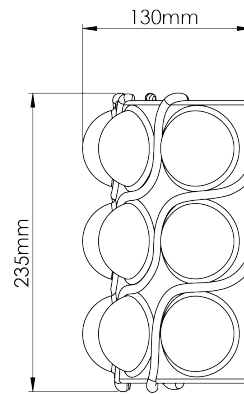

PORTA ROMANA

Bolla Wall Light

TWL166 | **Puttling**

Puttling

HEIGHT
235mm | 9 1/4"

CONSTRUCTED FROM
Glazed ceramic

WATTAGE
25W

WIDTH
290mm | 11 1/2"

WEIGHT
2.25kg | 5 lbs

LAMP
2 x 320lm (3.2w) LED G9 Capsule

PROJECTION
130mm | 5 1/4"

MATERIAL
Glazed ceramic

VOLTAGE
220-240V

FINISHES

Almond
Myrtle
Puttling
Safari
Tigers Eye

Wall Fixing

Custom

Bolla Wall Light

TWL166

HEIGHT
235mm | 9 1/4"

WIDTH
290mm | 11 1/2"

PROJECTION
130mm | 5 1/4"

TOP VIEW

RIGHT VIEW

FRONT VIEW

REAR VIEW

© Porta Romana 2025

Dimensions and weights are provided as a guide. All Porta Romana Products are made by hand and variations can occur in some products. The products you are buying or marketing are exclusive designs belonging to Porta Romana. Please do not submit design sheets featuring our products to other manufacturing companies nor to other parties who might. Any manufacturer found to be reproducing Porta Romana products will be breaching copyright law and will be actively pursued