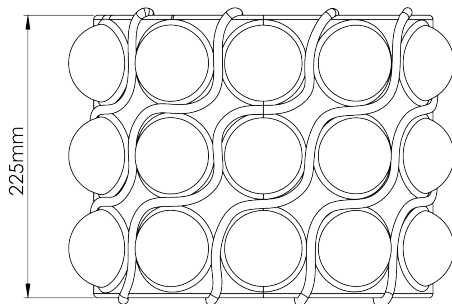

PORTA ROMANA

Bolla Wall Light

TWL166 | **Puttling**

Puttling

HEIGHT
235mm | 9 1/4"

CONSTRUCTED FROM
Glazed ceramic

WATTAGE
25W

WIDTH
290mm | 11 1/2"

WEIGHT
2.25kg | 5 lbs

LAMP
2 x 320lm (3.2w) LED G9 Capsule

PROJECTION
130mm | 5 1/4"

MATERIAL
Glazed ceramic

VOLTAGE
220-240V

FINISHES

Almond
Myrtle
Puttling
Safari
Tigers Eye

Wall Fixing

Custom

Bolla Wall Light

TWL166

HEIGHT
235mm | 9 1/4"

WIDTH
290mm | 11 1/2"

PROJECTION
130mm | 5 1/4"

TOP VIEW

RIGHT VIEW

FRONT VIEW

REAR VIEW

© Porta Romana 2025

Dimensions and weights are provided as a guide. All Porta Romana Products are made by hand and variations can occur in some products. The products you are buying or marketing are exclusive designs belonging to Porta Romana. Please do not submit design sheets featuring our products to other manufacturing companies nor to other parties who might. Any manufacturer found to be reproducing Porta Romana products will be breaching copyright law and will be actively pursued