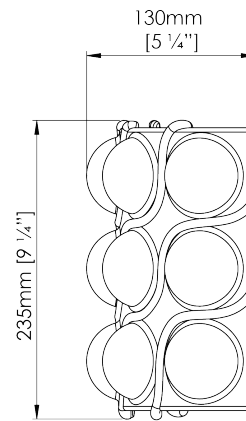

PORTA ROMANA

Bolla Wall Light

TWL166 | Myrtle

Myrtle

HEIGHT
235mm | 9 1/4"

CONSTRUCTED FROM
Glazed ceramic

WATTAGE
25W

WIDTH
290mm | 11 1/2"

WEIGHT
2.25kg | 5 lbs

LAMPING
2 x 320lm (3.2w) LED G9 Capsule

PROJECTION
130mm | 5 1/4"

MATERIAL
Glazed ceramic

VOLTAGE
120V

FINISHES

Almond
Myrtle
Pudding
Safari
Tigers Eye

Wall Fixing

Custom

Bolla Wall Light

TWL166

HEIGHT
235mm | 9 1/4"

WIDTH
290mm | 11 1/2"

PROJECTION
130mm | 5 1/4"

TOP VIEW

RIGHT VIEW

FRONT VIEW

REAR VIEW

© Porta Romana 2025

Dimensions and weights are provided as a guide. All Porta Romana Products are made by hand and variations can occur in some products. The products you are buying or marketing are exclusive designs belonging to Porta Romana. Please do not submit design sheets featuring our products to other manufacturing companies nor to other parties who might. Any manufacturer found to be reproducing Porta Romana products will be breaching copyright law and will be actively pursued