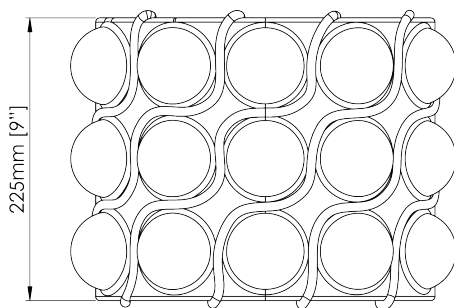

PORTA ROMANA

Bolla Wall Light

TWL166 | Myrtle

Myrtle

HEIGHT
235mm | 9 1/4"

CONSTRUCTED FROM
Glazed ceramic

WATTAGE
25W

WIDTH
290mm | 11 1/2"

WEIGHT
2.25kg | 5 lbs

LAMPING
2 x 320lm (3.2w) LED G9 Capsule

PROJECTION
130mm | 5 1/4"

MATERIAL
Glazed ceramic

VOLTAGE
120V

FINISHES

Almond
Myrtle
Pudding
Safari
Tigers Eye

Wall Fixing

Custom

Bolla Wall Light

TWL166

HEIGHT
235mm | 9 1/4"

WIDTH
290mm | 11 1/2"

PROJECTION
130mm | 5 1/4"

TOP VIEW

RIGHT VIEW

FRONT VIEW

REAR VIEW

© Porta Romana 2025

Dimensions and weights are provided as a guide. All Porta Romana Products are made by hand and variations can occur in some products. The products you are buying or marketing are exclusive designs belonging to Porta Romana. Please do not submit design sheets featuring our products to other manufacturing companies nor to other parties who might. Any manufacturer found to be reproducing Porta Romana products will be breaching copyright law and will be actively pursued