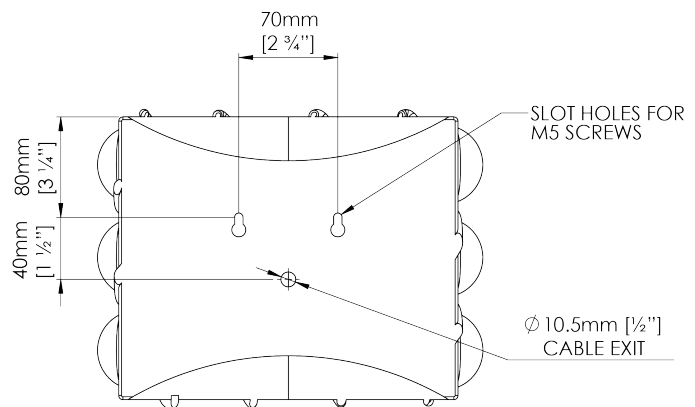

REAR VIEW

© Porta Romana 2025

Dimensions and weights are provided as a guide. All Porta Romana Products are made by hand and variations can occur in some products. The products you are buying or marketing are exclusive designs belonging to Porta Romana. Please do not submit design sheets featuring our products to other manufacturing companies nor to other parties who might. Any manufacturer found to be reproducing Porta Romana products will be breaching copyright law and will be actively pursued