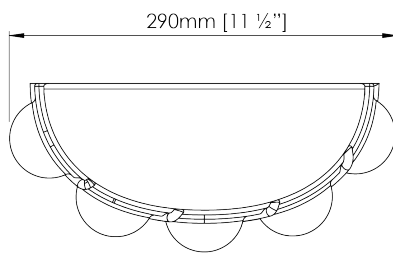

PORTA ROMANA

Bolla Wall Light

TWL166 | Myrtle

Myrtle

HEIGHT
235mm | 9 1/4"

CONSTRUCTED FROM
Glazed ceramic

WATTAGE
25W

WIDTH
290mm | 11 1/2"

WEIGHT
2.25kg | 5 lbs

LAMPING
2 x 320lm (3.2w) LED G9 Capsule

PROJECTION
130mm | 5 1/4"

MATERIAL
Glazed ceramic

VOLTAGE
120V

FINISHES

Almond
Myrtle
Pudding
Safari
Tigers Eye

Wall Fixing

Custom

Bolla Wall Light

TWL166

HEIGHT
235mm | 9 1/4"

WIDTH
290mm | 11 1/2"

PROJECTION
130mm | 5 1/4"

TOP VIEW

RIGHT VIEW

FRONT VIEW

REAR VIEW

© Porta Romana 2025

Dimensions and weights are provided as a guide. All Porta Romana Products are made by hand and variations can occur in some products. The products you are buying or marketing are exclusive designs belonging to Porta Romana. Please do not submit design sheets featuring our products to other manufacturing companies nor to other parties who might. Any manufacturer found to be reproducing Porta Romana products will be breaching copyright law and will be actively pursued