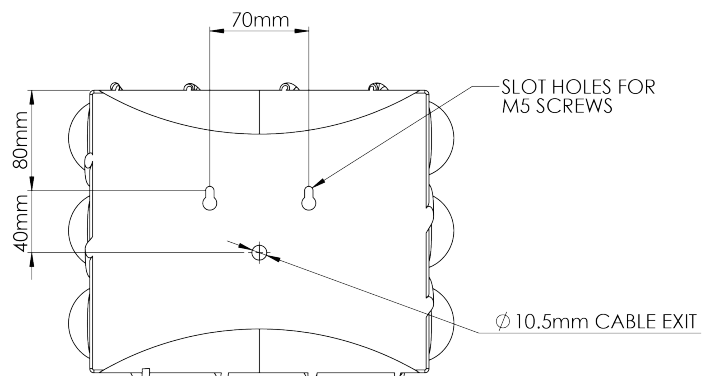

PORTA ROMANA

Bolla Wall Light

TWL166 | Myrtle

Myrtle

HEIGHT
235mm | 9 1/4"

CONSTRUCTED FROM
Glazed ceramic

WATTAGE
25W

WIDTH
290mm | 11 1/2"

Custom

Bolla Wall Light

TWL166

HEIGHT
235mm | 9 1/4"

WIDTH
290mm | 11 1/2"

PROJECTION
130mm | 5 1/4"

TOP VIEW

RIGHT VIEW

FRONT VIEW

REAR VIEW

© Porta Romana 2025

Dimensions and weights are provided as a guide. All Porta Romana Products are made by hand and variations can occur in some products. The products you are buying or marketing are exclusive designs belonging to Porta Romana. Please do not submit design sheets featuring our products to other manufacturing companies nor to other parties who might. Any manufacturer found to be reproducing Porta Romana products will be breaching copyright law and will be actively pursued