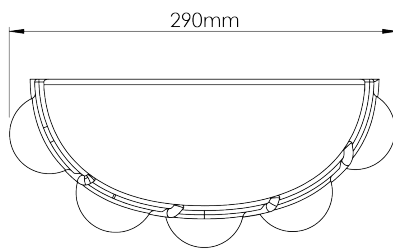

PORTA ROMANA

Bolla Wall Light

TWL166 | Myrtle

Myrtle

HEIGHT
235mm | 9 1/4"

CONSTRUCTED FROM
Glazed ceramic

WATTAGE
25W

WIDTH
290mm | 11 1/2"

WEIGHT
2.25kg | 5 lbs

LAMP
2 x 320lm (3.2w) LED G9 Capsule

PROJECTION
130mm | 5 1/4"

MATERIAL
Glazed ceramic

VOLTAGE
220-240V

FINISHES

Almond
Myrtle
Pudding
Safari
Tigers Eye

Wall Fixing

Custom

Bolla Wall Light

TWL166

HEIGHT
235mm | 9 1/4"

WIDTH
290mm | 11 1/2"

PROJECTION
130mm | 5 1/4"

TOP VIEW

RIGHT VIEW

FRONT VIEW

REAR VIEW

© Porta Romana 2025

Dimensions and weights are provided as a guide. All Porta Romana Products are made by hand and variations can occur in some products. The products you are buying or marketing are exclusive designs belonging to Porta Romana. Please do not submit design sheets featuring our products to other manufacturing companies nor to other parties who might. Any manufacturer found to be reproducing Porta Romana products will be breaching copyright law and will be actively pursued