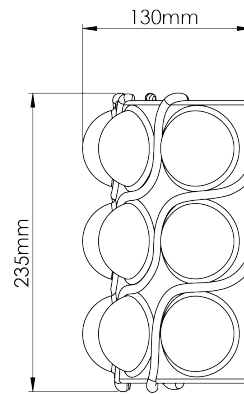

PORTA ROMANA

Bolla Wall Light

TWL166 | Myrtle

Myrtle

HEIGHT
235mm | 9 1/4"

CONSTRUCTED FROM
Glazed ceramic

WATTAGE
25W

WIDTH
290mm | 11 1/2"

WEIGHT
2.25kg | 5 lbs

LAMP
2 x 320lm (3.2w) LED G9 Capsule

PROJECTION
130mm | 5 1/4"

MATERIAL
Glazed ceramic

VOLTAGE
220-240V

FINISHES

Almond
Myrtle
Pudding
Safari
Tigers Eye

Wall Fixing

Custom

Bolla Wall Light

TWL166

HEIGHT
235mm | 9 1/4"

WIDTH
290mm | 11 1/2"

PROJECTION
130mm | 5 1/4"

TOP VIEW

RIGHT VIEW

FRONT VIEW

REAR VIEW

© Porta Romana 2025

Dimensions and weights are provided as a guide. All Porta Romana Products are made by hand and variations can occur in some products. The products you are buying or marketing are exclusive designs belonging to Porta Romana. Please do not submit design sheets featuring our products to other manufacturing companies nor to other parties who might. Any manufacturer found to be reproducing Porta Romana products will be breaching copyright law and will be actively pursued