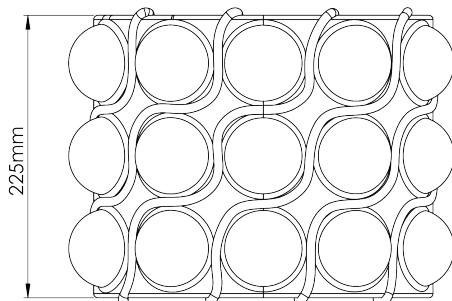

PORTA ROMANA

Bolla Wall Light

TWL166 | Myrtle

Myrtle

HEIGHT
235mm | 9 1/4"

CONSTRUCTED FROM
Glazed ceramic

WATTAGE
25W

WIDTH
290mm | 11 1/2"

Custom

Bolla Wall Light

TWL166

HEIGHT
235mm | 9 1/4"

WIDTH
290mm | 11 1/2"

PROJECTION
130mm | 5 1/4"

TOP VIEW

RIGHT VIEW

FRONT VIEW

REAR VIEW

© Porta Romana 2025

Dimensions and weights are provided as a guide. All Porta Romana Products are made by hand and variations can occur in some products. The products you are buying or marketing are exclusive designs belonging to Porta Romana. Please do not submit design sheets featuring our products to other manufacturing companies nor to other parties who might. Any manufacturer found to be reproducing Porta Romana products will be breaching copyright law and will be actively pursued