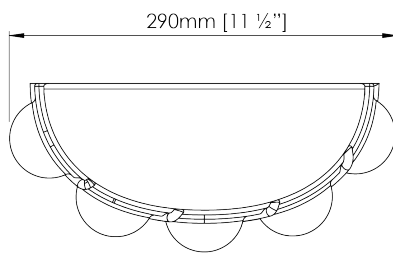

PORTA ROMANA

Bolla Wall Light

TWL166 | Almond

Almond

HEIGHT
235mm | 9 1/4"

CONSTRUCTED FROM
Glazed ceramic

WATTAGE
25W

WIDTH
290mm | 11 1/2"

WEIGHT
2.25kg | 5 lbs

LAMPING
2 x 320lm (3.2w) LED G9 Capsule

PROJECTION
130mm | 5 1/4"

MATERIAL
Glazed ceramic

VOLTAGE
120V

FINISHES

Almond
Myrtle
Pudding
Safari
Tigers Eye

Wall Fixing

Custom

Bolla Wall Light

TWL166

HEIGHT
235mm | 9 1/4"

WIDTH
290mm | 11 1/2"

PROJECTION
130mm | 5 1/4"

TOP VIEW

RIGHT VIEW

FRONT VIEW

REAR VIEW

© Porta Romana 2025

Dimensions and weights are provided as a guide. All Porta Romana Products are made by hand and variations can occur in some products. The products you are buying or marketing are exclusive designs belonging to Porta Romana. Please do not submit design sheets featuring our products to other manufacturing companies nor to other parties who might. Any manufacturer found to be reproducing Porta Romana products will be breaching copyright law and will be actively pursued