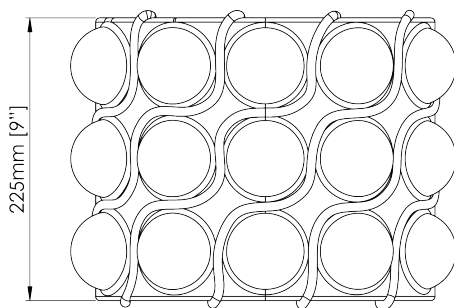

PORTA ROMANA

Bolla Wall Light

TWL166 | Almond

Almond

HEIGHT
235mm | 9 1/4"

CONSTRUCTED FROM
Glazed ceramic

WATTAGE
25W

WIDTH
290mm | 11 1/2"

WEIGHT
2.25kg | 5 lbs

LAMPING
2 x 320lm (3.2w) LED G9 Capsule

PROJECTION
130mm | 5 1/4"

MATERIAL
Glazed ceramic

VOLTAGE
120V

FINISHES

Almond
Myrtle
Pudding
Safari
Tigers Eye

Wall Fixing

Custom

Bolla Wall Light

TWL166

HEIGHT
235mm | 9 1/4"

WIDTH
290mm | 11 1/2"

PROJECTION
130mm | 5 1/4"

TOP VIEW

RIGHT VIEW

FRONT VIEW

REAR VIEW

© Porta Romana 2025

Dimensions and weights are provided as a guide. All Porta Romana Products are made by hand and variations can occur in some products. The products you are buying or marketing are exclusive designs belonging to Porta Romana. Please do not submit design sheets featuring our products to other manufacturing companies nor to other parties who might. Any manufacturer found to be reproducing Porta Romana products will be breaching copyright law and will be actively pursued