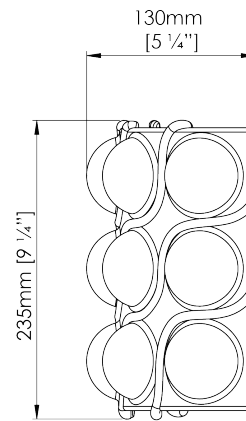

PORTA ROMANA

Bolla Wall Light

TWL166 | Almond

Almond

HEIGHT
235mm | 9 1/4"

CONSTRUCTED FROM
Glazed ceramic

WATTAGE
25W

WIDTH
290mm | 11 1/2"

WEIGHT
2.25kg | 5 lbs

LAMPING
2 x 320lm (3.2w) LED G9 Capsule

PROJECTION
130mm | 5 1/4"

MATERIAL
Glazed ceramic

VOLTAGE
120V

FINISHES

Almond
Myrtle
Pudding
Safari
Tigers Eye

Wall Fixing

Custom

Bolla Wall Light

TWL166

HEIGHT
235mm | 9 1/4"

WIDTH
290mm | 11 1/2"

PROJECTION
130mm | 5 1/4"

TOP VIEW

RIGHT VIEW

FRONT VIEW

REAR VIEW

© Porta Romana 2025

Dimensions and weights are provided as a guide. All Porta Romana Products are made by hand and variations can occur in some products. The products you are buying or marketing are exclusive designs belonging to Porta Romana. Please do not submit design sheets featuring our products to other manufacturing companies nor to other parties who might. Any manufacturer found to be reproducing Porta Romana products will be breaching copyright law and will be actively pursued