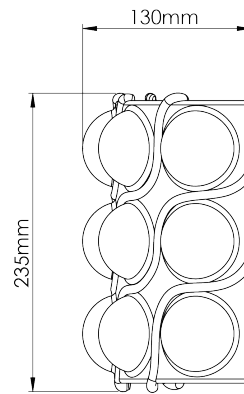

PORTA ROMANA

Bolla Wall Light

TWL166 | Almond

Almond

HEIGHT
235mm | 9 1/4"

CONSTRUCTED FROM
Glazed ceramic

WATTAGE
25W

WIDTH
290mm | 11 1/2"

WEIGHT
2.25kg | 5 lbs

LAMP
2 x 320lm (3.2w) LED G9 Capsule

PROJECTION
130mm | 5 1/4"

MATERIAL
Glazed ceramic

VOLTAGE
220-240V

FINISHES

Almond
Myrtle
Pudding
Safari
Tigers Eye

Wall Fixing

Custom

Bolla Wall Light

TWL166

HEIGHT
235mm | 9 1/4"

WIDTH
290mm | 11 1/2"

PROJECTION
130mm | 5 1/4"

TOP VIEW

RIGHT VIEW

FRONT VIEW

REAR VIEW

© Porta Romana 2025

Dimensions and weights are provided as a guide. All Porta Romana Products are made by hand and variations can occur in some products. The products you are buying or marketing are exclusive designs belonging to Porta Romana. Please do not submit design sheets featuring our products to other manufacturing companies nor to other parties who might. Any manufacturer found to be reproducing Porta Romana products will be breaching copyright law and will be actively pursued