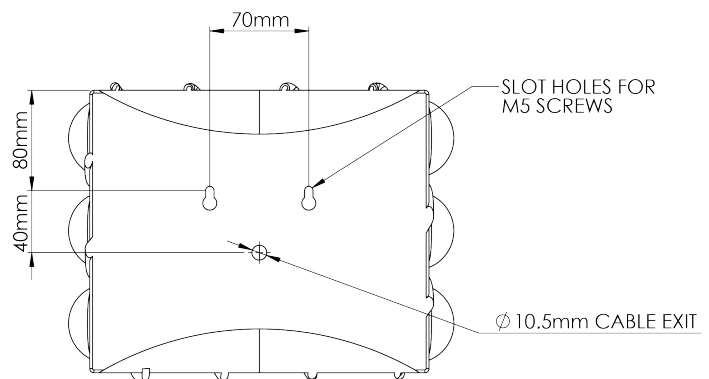

PORTA ROMANA

Bolla Wall Light

TWL166 | Almond

Almond

HEIGHT
235mm | 9 1/4"

CONSTRUCTED FROM
Glazed ceramic

WATTAGE
25W

WIDTH
290mm | 11 1/2"

Custom

Bolla Wall Light

TWL166

HEIGHT
235mm | 9 1/4"

WIDTH
290mm | 11 1/2"

PROJECTION
130mm | 5 1/4"

TOP VIEW

RIGHT VIEW

FRONT VIEW

REAR VIEW

© Porta Romana 2025

Dimensions and weights are provided as a guide. All Porta Romana Products are made by hand and variations can occur in some products. The products you are buying or marketing are exclusive designs belonging to Porta Romana. Please do not submit design sheets featuring our products to other manufacturing companies nor to other parties who might. Any manufacturer found to be reproducing Porta Romana products will be breaching copyright law and will be actively pursued