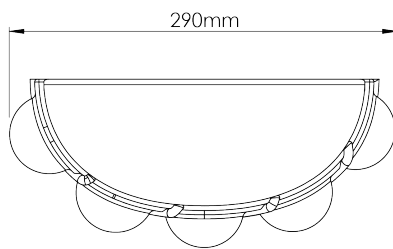

PORTA ROMANA

Bolla Wall Light

TWL166 | Almond

Almond

HEIGHT
235mm | 9 1/4"

CONSTRUCTED FROM
Glazed ceramic

WATTAGE
25W

WIDTH
290mm | 11 1/2"

WEIGHT
2.25kg | 5 lbs

LAMP
2 x 320lm (3.2w) LED G9 Capsule

PROJECTION
130mm | 5 1/4"

MATERIAL
Glazed ceramic

VOLTAGE
220-240V

FINISHES

Almond
Myrtle
Pudding
Safari
Tigers Eye

Wall Fixing

Custom

Bolla Wall Light

TWL166

HEIGHT
235mm | 9 1/4"

WIDTH
290mm | 11 1/2"

PROJECTION
130mm | 5 1/4"

TOP VIEW

RIGHT VIEW

FRONT VIEW

REAR VIEW

© Porta Romana 2025

Dimensions and weights are provided as a guide. All Porta Romana Products are made by hand and variations can occur in some products. The products you are buying or marketing are exclusive designs belonging to Porta Romana. Please do not submit design sheets featuring our products to other manufacturing companies nor to other parties who might. Any manufacturer found to be reproducing Porta Romana products will be breaching copyright law and will be actively pursued