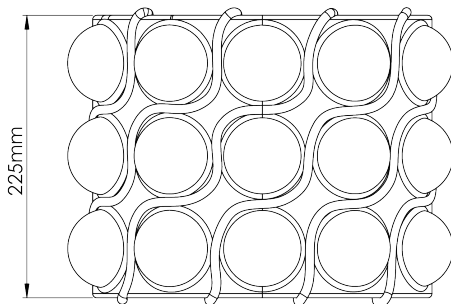

PORTA ROMANA

Bolla Wall Light

TWL166 | Almond

Almond

HEIGHT
235mm | 9 1/4"

CONSTRUCTED FROM
Glazed ceramic

WATTAGE
25W

WIDTH
290mm | 11 1/2"

WEIGHT
2.25kg | 5 lbs

LAMP
2 x 320lm (3.2w) LED G9 Capsule

PROJECTION
130mm | 5 1/4"

MATERIAL
Glazed ceramic

VOLTAGE
220-240V

FINISHES

Almond
Myrtle
Pudding
Safari
Tigers Eye

Wall Fixing

Custom

Bolla Wall Light

TWL166

HEIGHT
235mm | 9 1/4"

WIDTH
290mm | 11 1/2"

PROJECTION
130mm | 5 1/4"

TOP VIEW

RIGHT VIEW

FRONT VIEW

REAR VIEW

© Porta Romana 2025

Dimensions and weights are provided as a guide. All Porta Romana Products are made by hand and variations can occur in some products. The products you are buying or marketing are exclusive designs belonging to Porta Romana. Please do not submit design sheets featuring our products to other manufacturing companies nor to other parties who might. Any manufacturer found to be reproducing Porta Romana products will be breaching copyright law and will be actively pursued