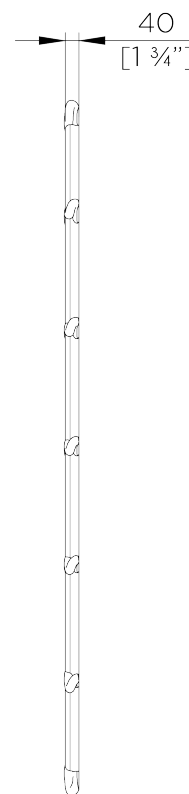

PORTA ROMANA

Jolly Mirror Large

WM59L | Plaster White

Plaster White

HEIGHT
1760mm | 69 1/2"

CONSTRUCTED FROM
Cast composite with decorative finish

WIDTH
725mm | 28 3/4"

WEIGHT
17kg | 37.5lbs

MATERIAL
Cast Composite

THIS PIECE REQUIRES A DEDICATED
CARRIER AND CHARGEABLE CRATE

DEPTH
40mm | 1 3/4"

FINISHES
Plaster White
Antique Gold

Jolly Mirror Large

WM59L

HEIGHT
1760mm | 69 1/2"

WIDTH
725mm | 28 3/4"

DEPTH
40mm | 1 3/4"

KEY HOLE
FIXING POINTS

© Porta Romana 2024

Dimensions and weights are provided as a guide. All Porta Romana Products are made by hand and variations can occur in some products. The products you are buying or marketing are exclusive designs belonging to Porta Romana. Please do not submit design sheets featuring our products to other manufacturing companies nor to other parties who might. Any manufacturer found to be reproducing Porta Romana products will be breaching copyright law and will be actively pursued