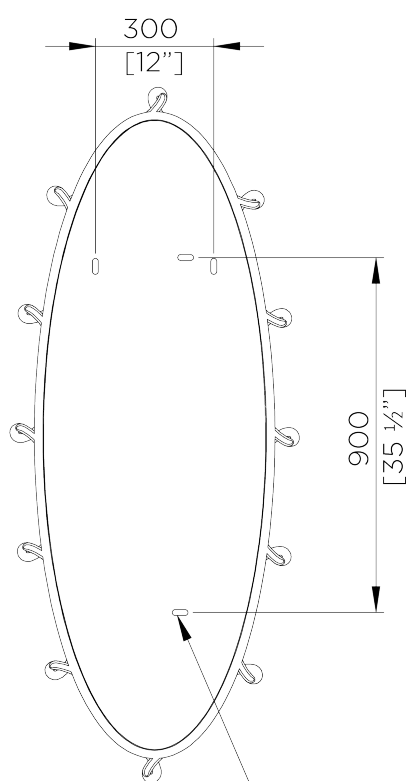

PORTA ROMANA

Jolly Mirror Large

WM59L | Plaster White

Plaster White

HEIGHT
1760mm | 69 1/2"

CONSTRUCTED FROM
Cast composite with decorative finish

WIDTH
725mm | 28 3/4"

WEIGHT
17kg | 37.5lbs

MATERIAL
Cast Composite

THIS PIECE REQUIRES A DEDICATED
CARRIER AND CHARGEABLE CRATE

DEPTH
40mm | 1 3/4"

FINISHES
Plaster White
Antique Gold

Jolly Mirror Large

WM59L

HEIGHT
1760mm | 69 1/2"

WIDTH
725mm | 28 3/4"

DEPTH
40mm | 1 3/4"

KEY HOLE
FIXING POINTS

© Porta Romana 2024

Dimensions and weights are provided as a guide. All Porta Romana Products are made by hand and variations can occur in some products. The products you are buying or marketing are exclusive designs belonging to Porta Romana. Please do not submit design sheets featuring our products to other manufacturing companies nor to other parties who might. Any manufacturer found to be reproducing Porta Romana products will be breaching copyright law and will be actively pursued