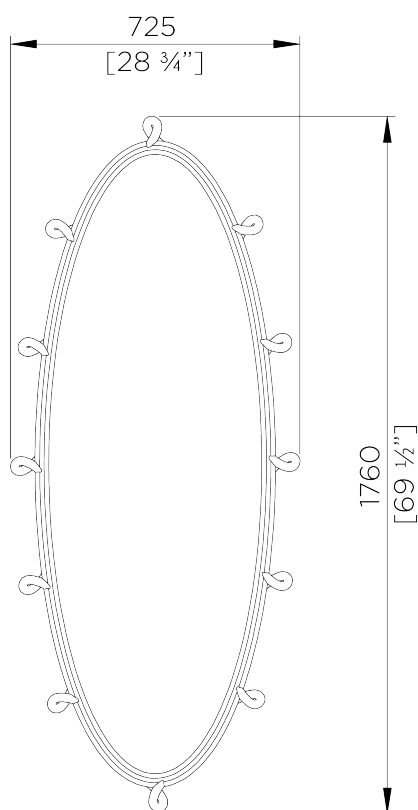

PORTA ROMANA

Jolly Mirror Large

WM59L | Plaster White

Plaster White

HEIGHT
1760mm | 69 1/2"

CONSTRUCTED FROM
Cast composite with decorative finish

WIDTH
725mm | 28 3/4"

WEIGHT
17kg | 37.5lbs

MATERIAL
Cast Composite

THIS PIECE REQUIRES A DEDICATED
CARRIER AND CHARGEABLE CRATE

DEPTH
40mm | 1 3/4"

FINISHES
Plaster White
Antique Gold

Jolly Mirror Large

WM59L

HEIGHT
1760mm | 69 1/2"

WIDTH
725mm | 28 3/4"

DEPTH
40mm | 1 3/4"

KEY HOLE
FIXING POINTS

© Porta Romana 2024

Dimensions and weights are provided as a guide. All Porta Romana Products are made by hand and variations can occur in some products. The products you are buying or marketing are exclusive designs belonging to Porta Romana. Please do not submit design sheets featuring our products to other manufacturing companies nor to other parties who might. Any manufacturer found to be reproducing Porta Romana products will be breaching copyright law and will be actively pursued