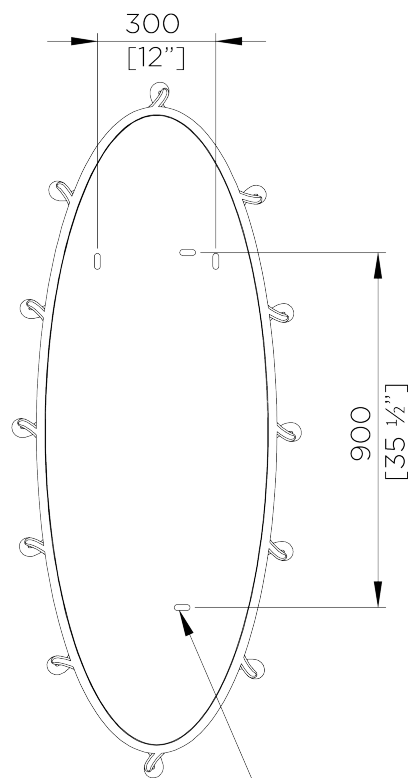

PORTA ROMANA

Jolly Mirror Large

WM59L | Antique Gold

Antique Gold

HEIGHT
1760mm | 69 1/2"

CONSTRUCTED FROM
Cast composite with decorative finish

WIDTH
725mm | 28 3/4"

WEIGHT
17kg | 37.5lbs

MATERIAL
Cast Composite

THIS PIECE REQUIRES A DEDICATED
CARRIER AND CHARGEABLE CRATE

DEPTH
40mm | 1 3/4"

FINISHES
Antique Gold
Plaster White

Jolly Mirror Large

WM59L

HEIGHT
1760mm | 69 1/2"

WIDTH
725mm | 28 3/4"

DEPTH
40mm | 1 3/4"

KEY HOLE
FIXING POINTS

© Porta Romana 2022

Dimensions and weights are provided as a guide. All Porta Romana Products are made by hand and variations can occur in some products. The products you are buying or marketing are exclusive designs belonging to Porta Romana. Please do not submit design sheets featuring our products to other manufacturing companies nor to other parties who might. Any manufacturer found to be reproducing Porta Romana products will be breaching copyright law and will be actively pursued