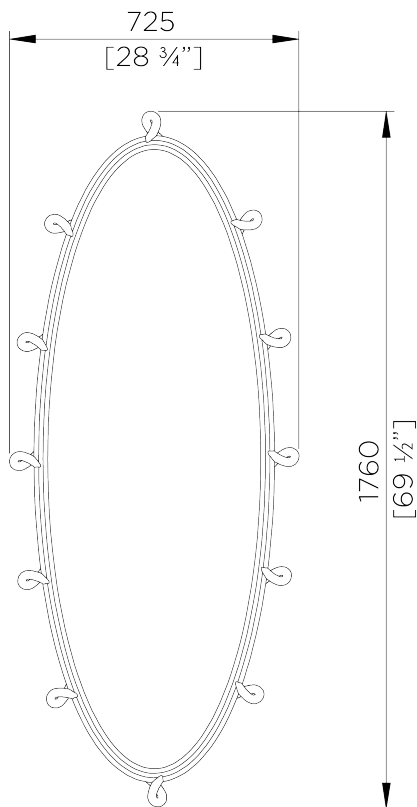

PORTA ROMANA

Jolly Mirror Large

WM59L | Antique Gold

Antique Gold

HEIGHT
1760mm | 69 1/2"

CONSTRUCTED FROM
Cast composite with decorative finish

WIDTH
725mm | 28 3/4"

WEIGHT
17kg | 37.5lbs

MATERIAL
Cast Composite

THIS PIECE REQUIRES A DEDICATED
CARRIER AND CHARGEABLE CRATE

DEPTH
40mm | 1 3/4"

FINISHES
Antique Gold
Plaster White

Jolly Mirror Large

WM59L

HEIGHT
1760mm | 69 1/2"

WIDTH
725mm | 28 3/4"

DEPTH
40mm | 1 3/4"

KEY HOLE
FIXING POINTS

© Porta Romana 2022

Dimensions and weights are provided as a guide. All Porta Romana Products are made by hand and variations can occur in some products. The products you are buying or marketing are exclusive designs belonging to Porta Romana. Please do not submit design sheets featuring our products to other manufacturing companies nor to other parties who might. Any manufacturer found to be reproducing Porta Romana products will be breaching copyright law and will be actively pursued