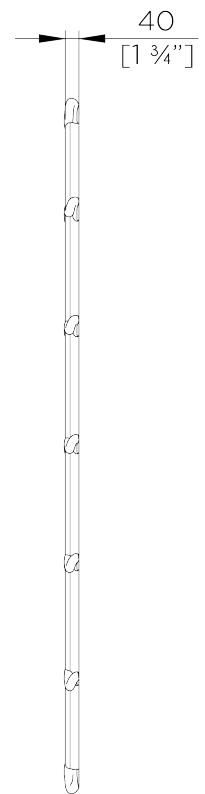

PORTA ROMANA

Jolly Mirror Large

WM59L | Antique Gold

Antique Gold

HEIGHT
1760mm | 69 1/2"

CONSTRUCTED FROM
Cast composite with decorative finish

WIDTH
725mm | 28 3/4"

WEIGHT
17kg | 37.5lbs

MATERIAL
Cast Composite

THIS PIECE REQUIRES A DEDICATED
CARRIER AND CHARGEABLE CRATE

DEPTH
40mm | 1 3/4"

FINISHES
Antique Gold
Plaster White

Jolly Mirror Large

WM59L

HEIGHT
1760mm | 69 1/2"

WIDTH
725mm | 28 3/4"

DEPTH
40mm | 1 3/4"

KEY HOLE
FIXING POINTS

© Porta Romana 2022

Dimensions and weights are provided as a guide. All Porta Romana Products are made by hand and variations can occur in some products. The products you are buying or marketing are exclusive designs belonging to Porta Romana. Please do not submit design sheets featuring our products to other manufacturing companies nor to other parties who might. Any manufacturer found to be reproducing Porta Romana products will be breaching copyright law and will be actively pursued