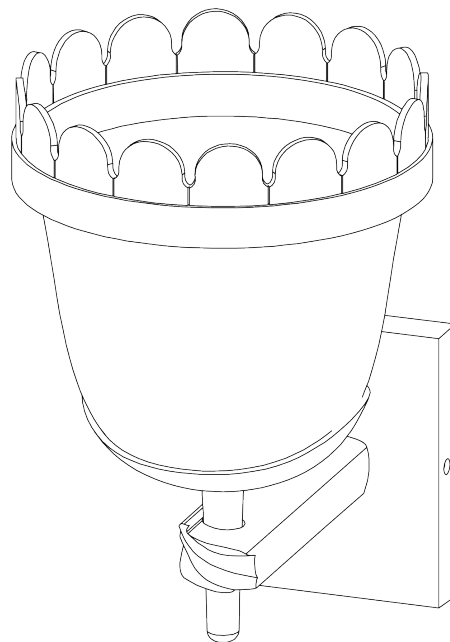

PORTA ROMANA

Connie Wall Light

TWL161 | Plaster White

Plaster White

HEIGHT
280mm | 11 1/4"

CONSTRUCTED FROM
Cast composite with decorative finish

WATTAGE
25W

WIDTH
200mm | 8"

WEIGHT
2.5kg | 5.75lbs

LAMPING
320lm (3.2w) LED G9 Capsule

PROJECTION
250mm | 10"

MATERIAL
Cast Composite

VOLTAGE
120 V

FINISHES
Plaster White

Connie Wall Light

TWL161

HEIGHT
280mm | 11 1/4"

WIDTH
200mm | 8"

PROJECTION
250mm | 10"

© Porta Romana 2024

Dimensions and weights are provided as a guide. All Porta Romana Products are made by hand and variations can occur in some products. The products you are buying or marketing are exclusive designs belonging to Porta Romana. Please do not submit design sheets featuring our products to other manufacturing companies nor to other parties who might. Any manufacturer found to be reproducing Porta Romana products will be breaching copyright law and will be actively pursued