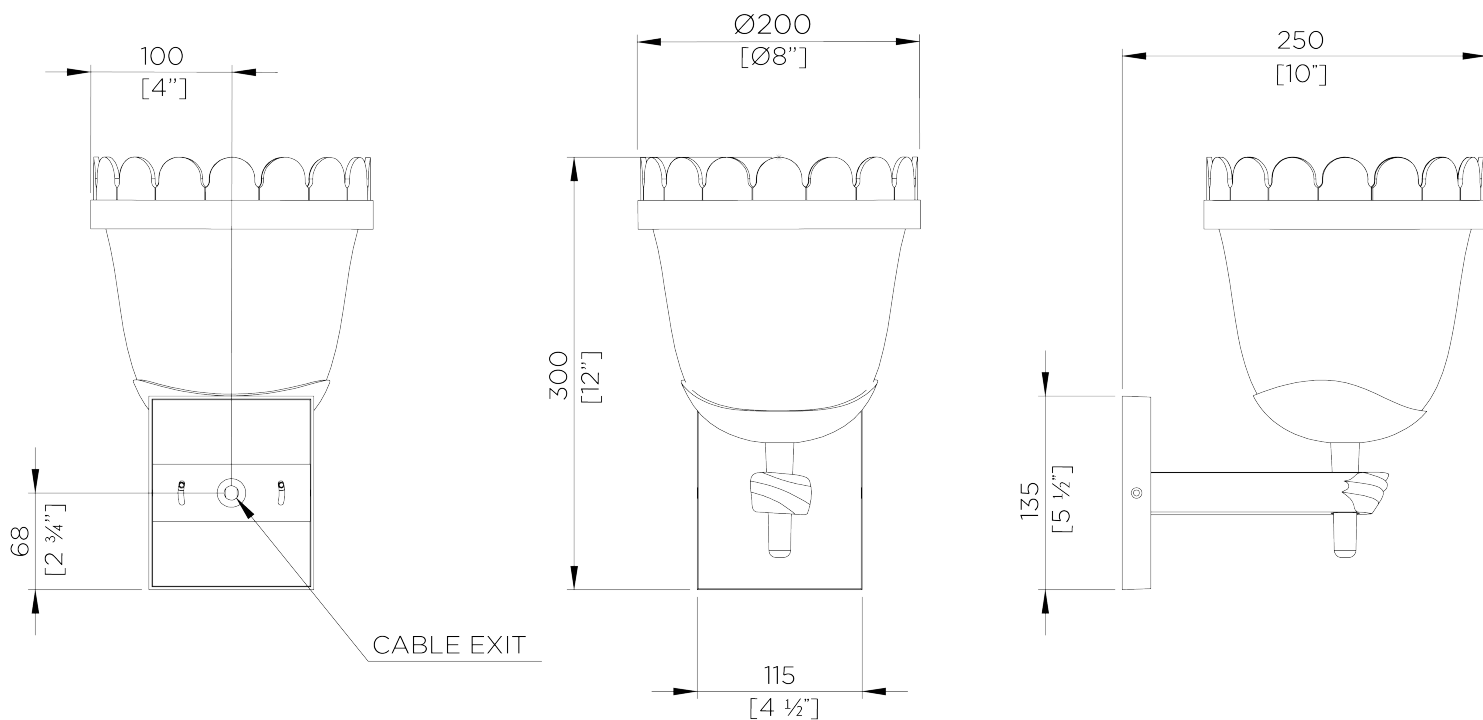

PORTA ROMANA

Connie Wall Light

TWL161 | Plaster White

Plaster White

HEIGHT
280mm | 11 1/4"

CONSTRUCTED FROM
Cast composite with decorative finish

WATTAGE
25W

WIDTH
200mm | 8"

WEIGHT
2.5kg | 5.75lbs

LAMPING
320lm (3.2w) LED G9 Capsule

PROJECTION
250mm | 10"

MATERIAL
Cast Composite

VOLTAGE
120 V

FINISHES
Plaster White

Connie Wall Light

TWL161

HEIGHT
280mm | 11 1/4"

WIDTH
200mm | 8"

PROJECTION
250mm | 10"

© Porta Romana 2024

Dimensions and weights are provided as a guide. All Porta Romana Products are made by hand and variations can occur in some products. The products you are buying or marketing are exclusive designs belonging to Porta Romana. Please do not submit design sheets featuring our products to other manufacturing companies nor to other parties who might. Any manufacturer found to be reproducing Porta Romana products will be breaching copyright law and will be actively pursued