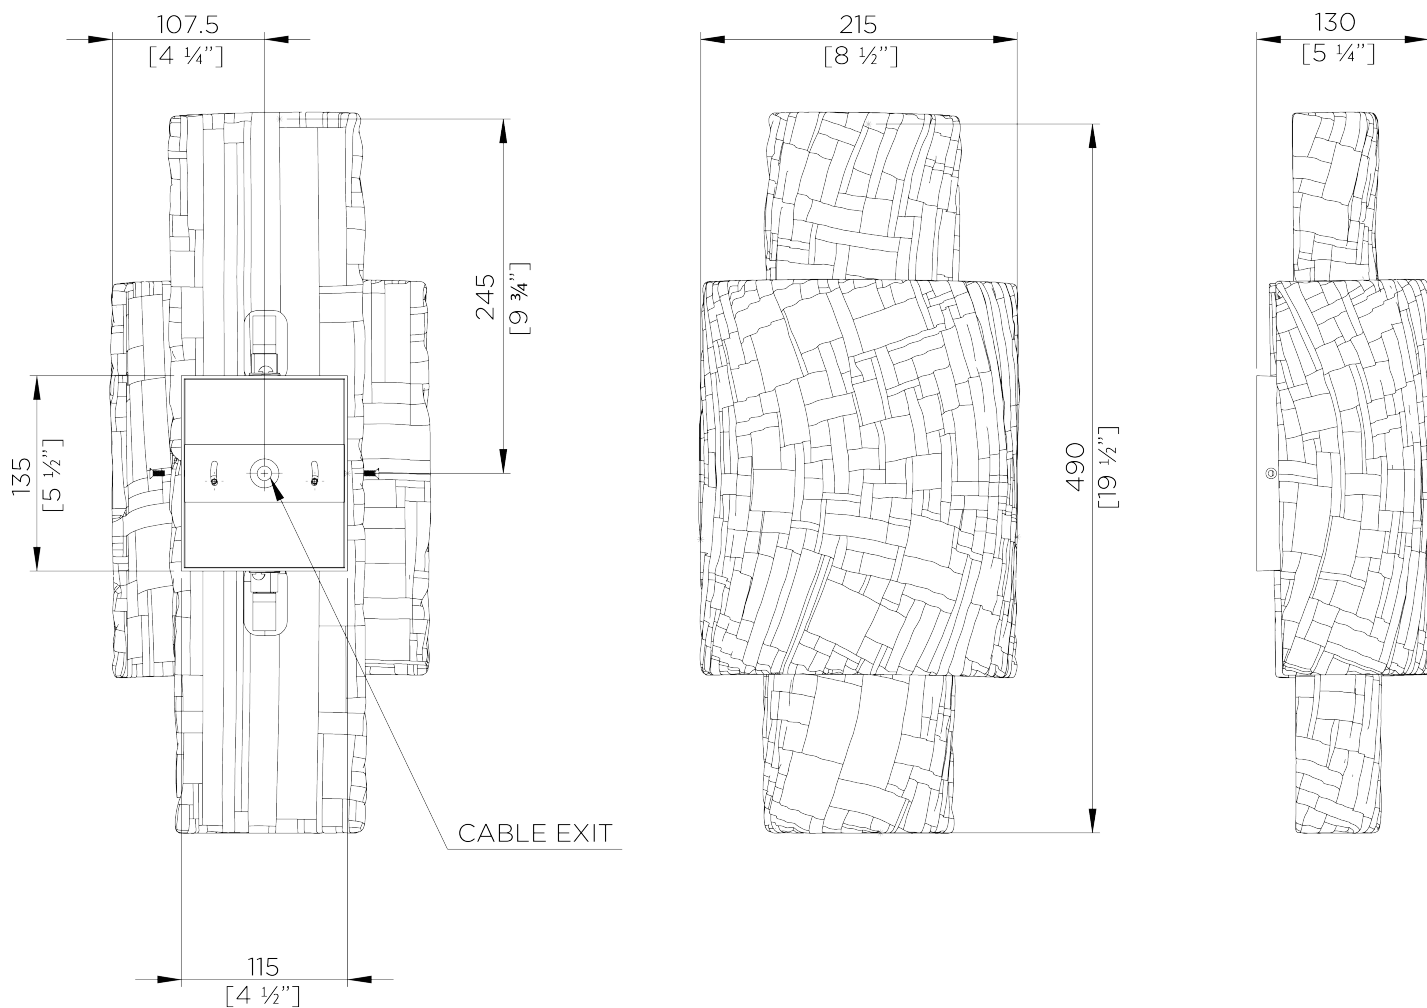

PORTA ROMANA

Nash Wall Light

TWL160 | Plaster White

Plaster White

HEIGHT
490mm | 19 1/2"

CONSTRUCTED FROM
Cast composite with decorative finish

WATTAGE
25W

WIDTH
215mm | 8 1/2"

WEIGHT
2.6kg | 5.75lbs

LAMPING
320lm (3.2w) LED G9 Capsule

PROJECTION
130mm | 5 1/4"

MATERIAL
Cast Composite

VOLTAGE
120 V

FINISHES
Plaster White
Electric Blue

Nash Wall Light

TWL160

HEIGHT
490mm | 19 1/2"

WIDTH
215mm | 8 1/2"

PROJECTION
130mm | 5 1/4"

© Porta Romana 2024

Dimensions and weights are provided as a guide. All Porta Romana Products are made by hand and variations can occur in some products. The products you are buying or marketing are exclusive designs belonging to Porta Romana. Please do not submit design sheets featuring our products to other manufacturing companies nor to other parties who might. Any manufacturer found to be reproducing Porta Romana products will be breaching copyright law and will be actively pursued