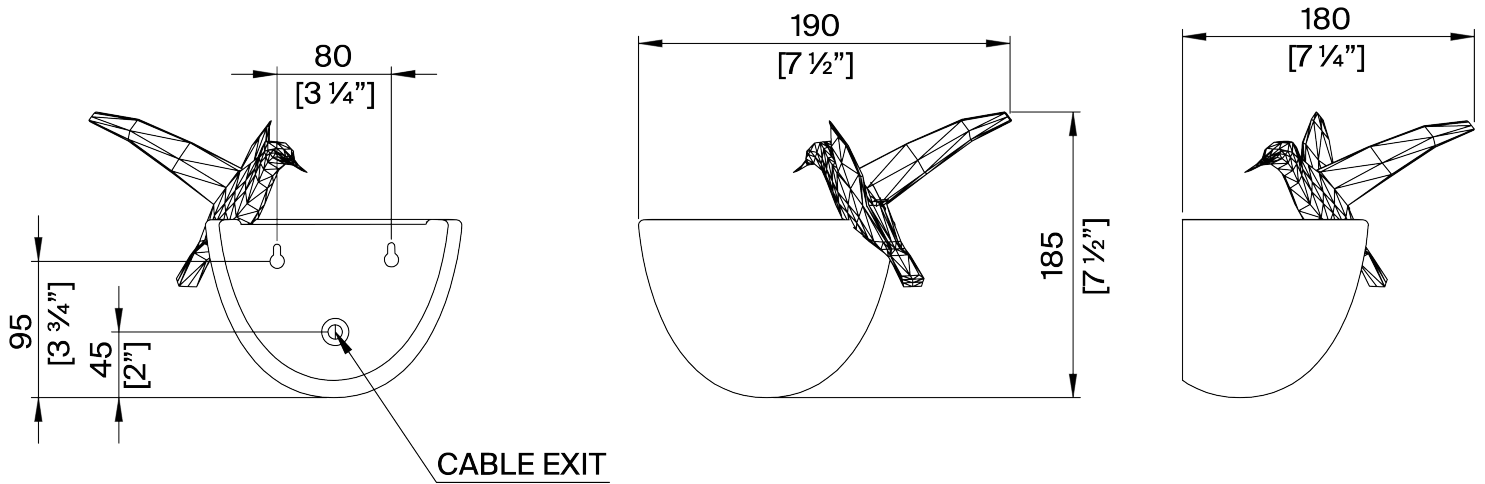

PORTA ROMANA

Paradiso Wall Light

TWL159 | Plaster White with Cream Etched Gold

Plaster White with Cream Etched Gold

HEIGHT
185mm | 7 1/2"

CONSTRUCTED FROM
Jesmonite with decorative finish

WATTAGE
25W

WIDTH
190mm | 7 1/2"

WEIGHT
1kg | 2.25lbs

LAMPING
320lm (3.2w) LED G9 Capsule

PROJECTION
180mm | 7 1/4"

MATERIAL
Jesmonite

VOLTAGE
120 V

DESIGNERS NOTE

The placement of the bird can be amended upon request

FINISHES

Plaster White with Cream Etched
Gold

Paradiso Wall Light

TWL159

HEIGHT
185mm | 7 1/2"

WIDTH
190mm | 7 1/2"

PROJECTION
180mm | 7 1/4"

© Porta Romana 2024

Dimensions and weights are provided as a guide. All Porta Romana Products are made by hand and variations can occur in some products. The products you are buying or marketing are exclusive designs belonging to Porta Romana. Please do not submit design sheets featuring our products to other manufacturing companies nor to other parties who might. Any manufacturer found to be reproducing Porta Romana products will be breaching copyright law and will be actively pursued