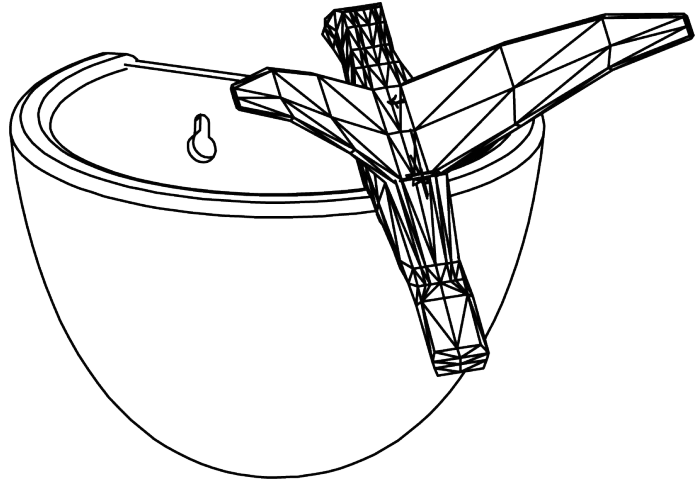

Plaster White with Cream Etched
Gold

Paradiso Wall Light

TWL159

HEIGHT
185mm | 7 1/2"

WIDTH
190mm | 7 1/2"

PROJECTION
180mm | 7 1/4"

© Porta Romana 2024

Dimensions and weights are provided as a guide. All Porta Romana Products are made by hand and variations can occur in some products. The products you are buying or marketing are exclusive designs belonging to Porta Romana. Please do not submit design sheets featuring our products to other manufacturing companies nor to other parties who might. Any manufacturer found to be reproducing Porta Romana products will be breaching copyright law and will be actively pursued