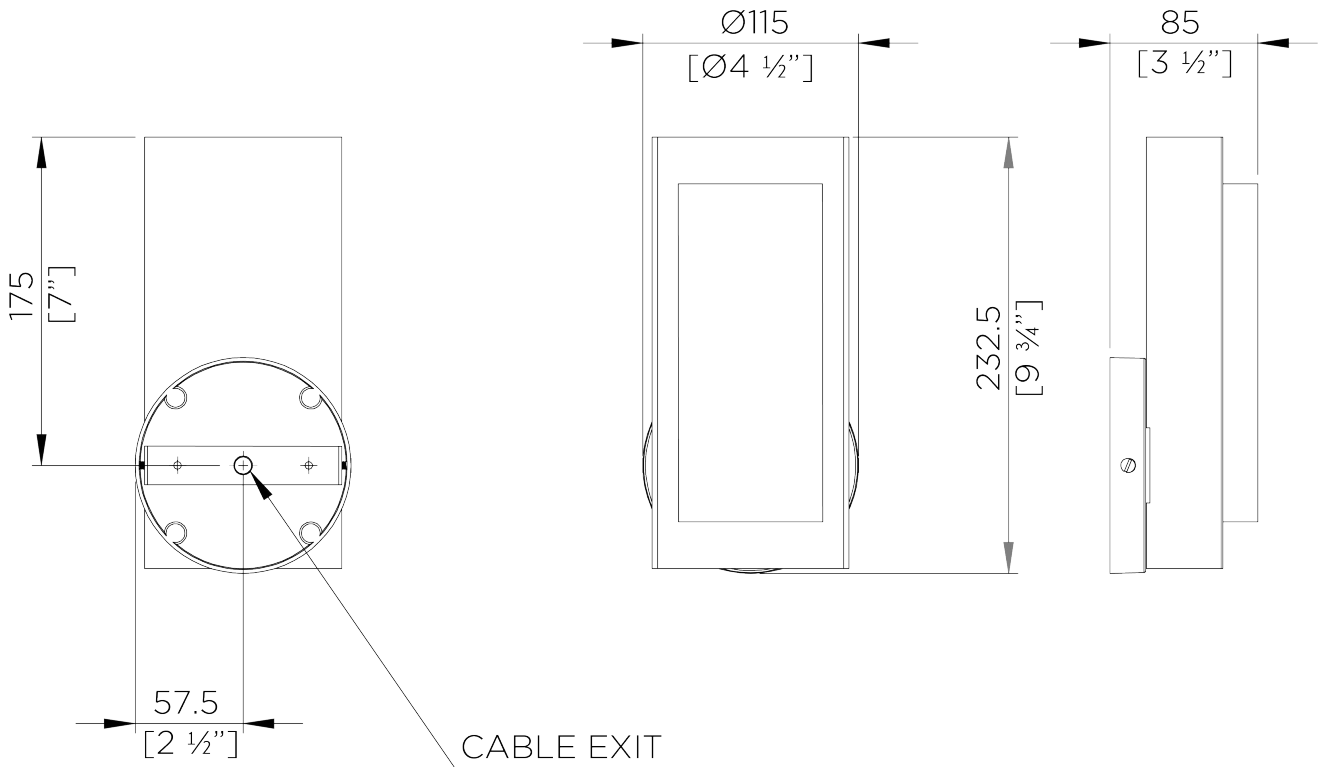

PORTA ROMANA

Covex Textured Wall Light Small

TWL156S | Plaster White

Plaster White

HEIGHT
232mm | 9 3/4"

WIDTH
115mm | 4 1/2"

PROJECTION
85mm | 3 1/2"

CONSTRUCTED FROM
Cast composite with decorative finish

WEIGHT
0.7kg | 1.75lbs

MATERIAL
Cast Composite

WATTAGE
25W

LAMPING
320lm (3.2w) LED G9 Capsule

VOLTAGE
120 V

FINISHES
Plaster White

Covex Textured Wall Light Small

TWL156S

HEIGHT
232mm | 9 3/4"

WIDTH
115mm | 4 1/2"

PROJECTION
85mm | 3 1/2"

© Porta Romana 2024

Dimensions and weights are provided as a guide. All Porta Romana Products are made by hand and variations can occur in some products. The products you are buying or marketing are exclusive designs belonging to Porta Romana. Please do not submit design sheets featuring our products to other manufacturing companies nor to other parties who might. Any manufacturer found to be reproducing Porta Romana products will be breaching copyright law and will be actively pursued