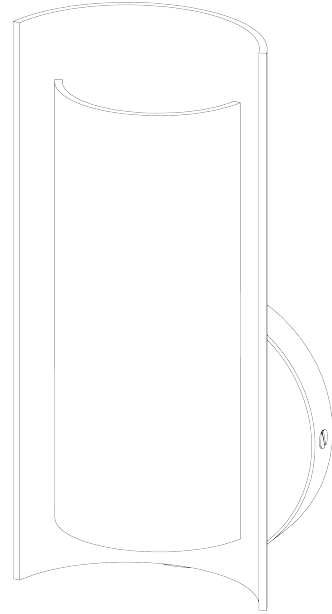

PORTA ROMANA

Covex Textured Wall Light Small

TWL156S | Plaster White

Plaster White

HEIGHT
232mm | 9 3/4"

WIDTH
115mm | 4 1/2"

PROJECTION
85mm | 3 1/2"

CONSTRUCTED FROM
Cast composite with decorative finish

WEIGHT
0.7kg | 1.75lbs

MATERIAL
Cast Composite

WATTAGE
25W

LAMPING
320lm (3.2w) LED G9 Capsule

VOLTAGE
120 V

FINISHES
Plaster White

Covex Textured Wall Light Small

TWL156S

HEIGHT
232mm | 9 3/4"

WIDTH
115mm | 4 1/2"

PROJECTION
85mm | 3 1/2"

© Porta Romana 2024

Dimensions and weights are provided as a guide. All Porta Romana Products are made by hand and variations can occur in some products. The products you are buying or marketing are exclusive designs belonging to Porta Romana. Please do not submit design sheets featuring our products to other manufacturing companies nor to other parties who might. Any manufacturer found to be reproducing Porta Romana products will be breaching copyright law and will be actively pursued