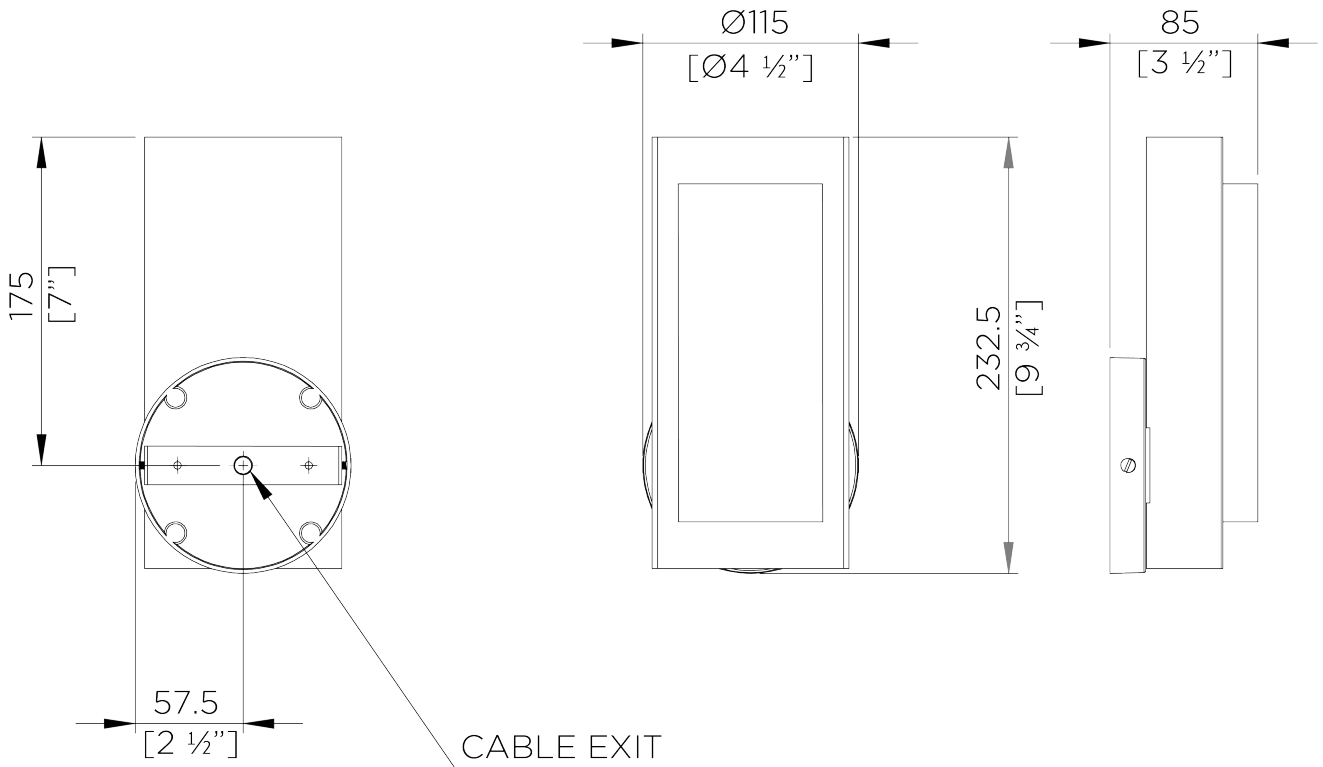

Covex Textured Wall Light Small

TWL156S

HEIGHT
230mm | 9 1/4"

WIDTH
105mm | 4 1/4"

© Porta Romana 2024

Dimensions and weights are provided as a guide. All Porta Romana Products are made by hand and variations can occur in some products. The products you are buying or marketing are exclusive designs belonging to Porta Romana. Please do not submit design sheets featuring our products to other manufacturing companies nor to other parties who might. Any manufacturer found to be reproducing Porta Romana products will be breaching copyright law and will be actively pursued