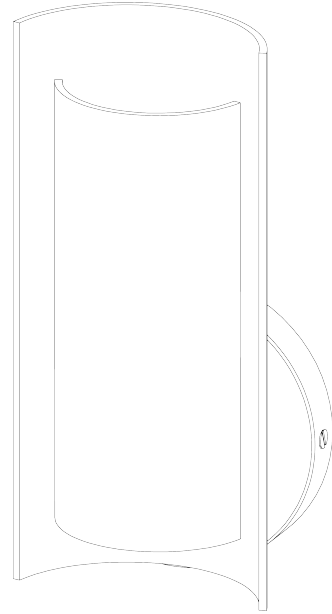

Covex Textured Wall Light Small

TWL156S

HEIGHT
230mm | 9 1/4"

WIDTH
105mm | 4 1/4"

© Porta Romana 2024

Dimensions and weights are provided as a guide. All Porta Romana Products are made by hand and variations can occur in some products. The products you are buying or marketing are exclusive designs belonging to Porta Romana. Please do not submit design sheets featuring our products to other manufacturing companies nor to other parties who might. Any manufacturer found to be reproducing Porta Romana products will be breaching copyright law and will be actively pursued