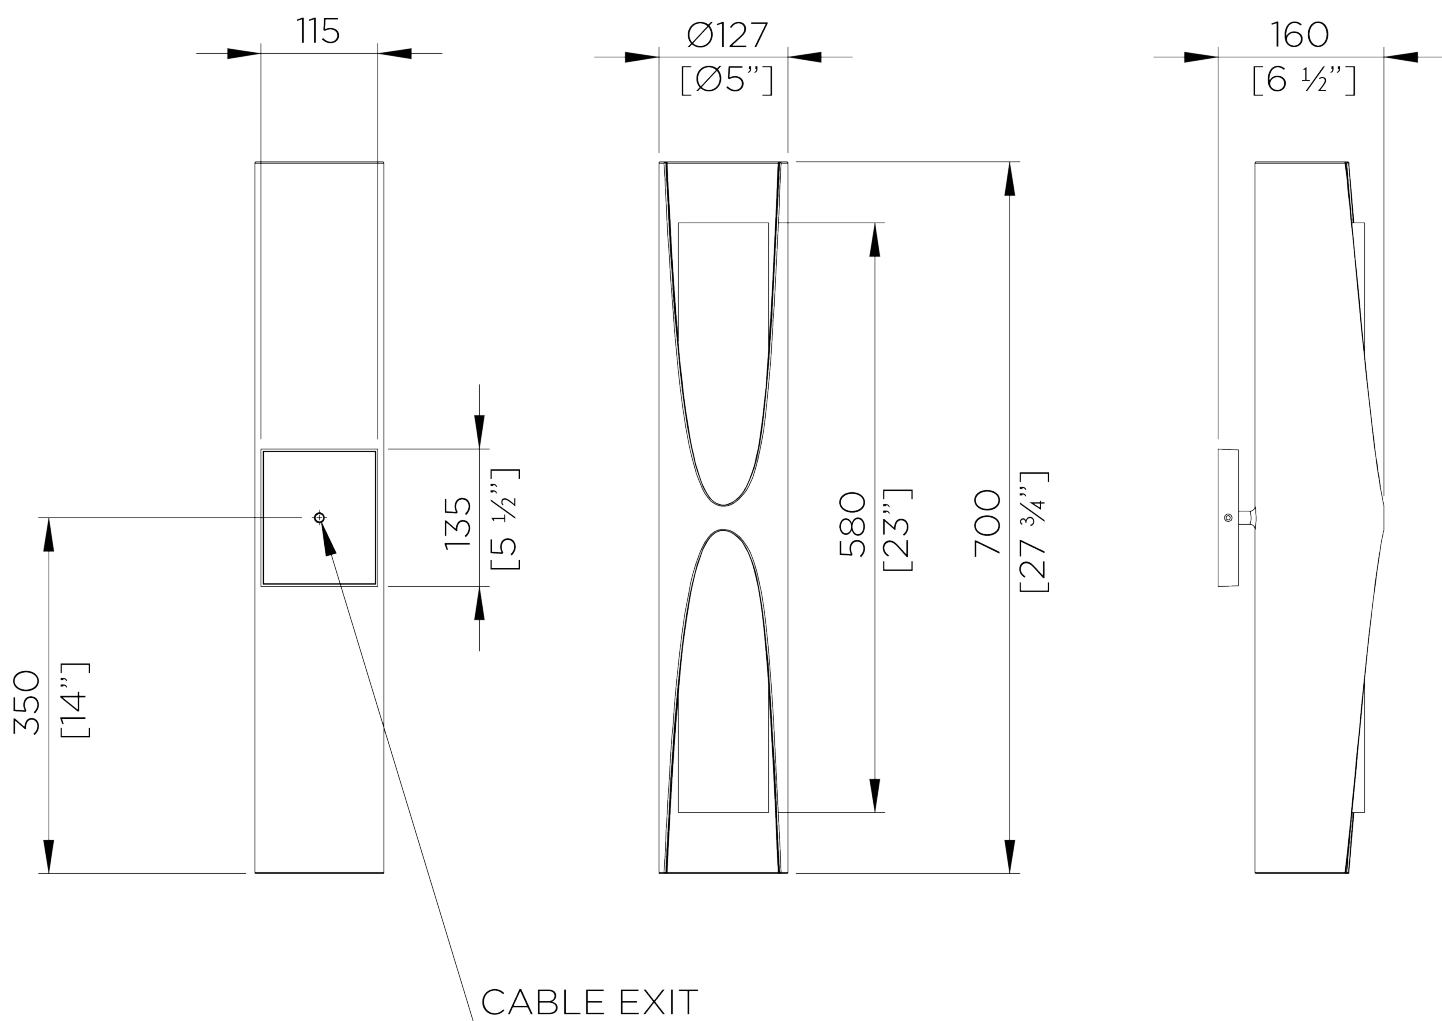

PORTA ROMANA

Thera Wall Light Large

TWL143L | Plaster White with Gold

Plaster White with Gold

HEIGHT
700mm | 27 3/4"

CONSTRUCTED FROM
Steel and brass with decorative finish

WATTAGE
25W

WIDTH
130mm | 5 1/4"

WEIGHT
7kg | 15.5lbs

LAMPING
320lm (3.2w) LED G9 Capsule

PROJECTION
160mm | 6 1/2"

MATERIAL
Metal

VOLTAGE
120 V

FINISHES

Plaster White with Gold
New Bronze with Gold
Celestial Blue with Gold

Thera Wall Light Large

TWL143L

HEIGHT
700mm | 27 3/4"

WIDTH
130mm | 5 1/4"

PROJECTION
160mm | 6 1/2"

© Porta Romana 2024

Dimensions and weights are provided as a guide. All Porta Romana Products are made by hand and variations can occur in some products. The products you are buying or marketing are exclusive designs belonging to Porta Romana. Please do not submit design sheets featuring our products to other manufacturing companies nor to other parties who might. Any manufacturer found to be reproducing Porta Romana products will be breaching copyright law and will be actively pursued