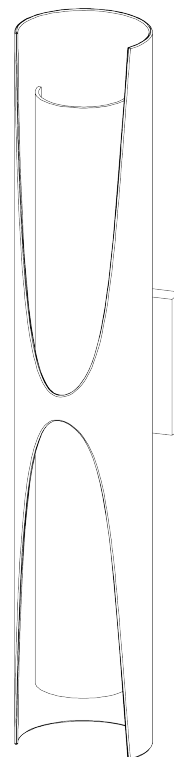

PORTA ROMANA

Thera Wall Light Large

TWL143L | Plaster White with Gold

Plaster White with Gold

HEIGHT
700mm | 27 3/4"

CONSTRUCTED FROM
Steel and brass with decorative finish

WATTAGE
25W

WIDTH
130mm | 5 1/4"

WEIGHT
7kg | 15.5lbs

LAMPING
320lm (3.2w) LED G9 Capsule

PROJECTION
160mm | 6 1/2"

MATERIAL
Metal

VOLTAGE
120 V

FINISHES

Plaster White with Gold
New Bronze with Gold
Celestial Blue with Gold

Thera Wall Light Large

TWL143L

HEIGHT
700mm | 27 3/4"

WIDTH
130mm | 5 1/4"

PROJECTION
160mm | 6 1/2"

© Porta Romana 2024

Dimensions and weights are provided as a guide. All Porta Romana Products are made by hand and variations can occur in some products. The products you are buying or marketing are exclusive designs belonging to Porta Romana. Please do not submit design sheets featuring our products to other manufacturing companies nor to other parties who might. Any manufacturer found to be reproducing Porta Romana products will be breaching copyright law and will be actively pursued