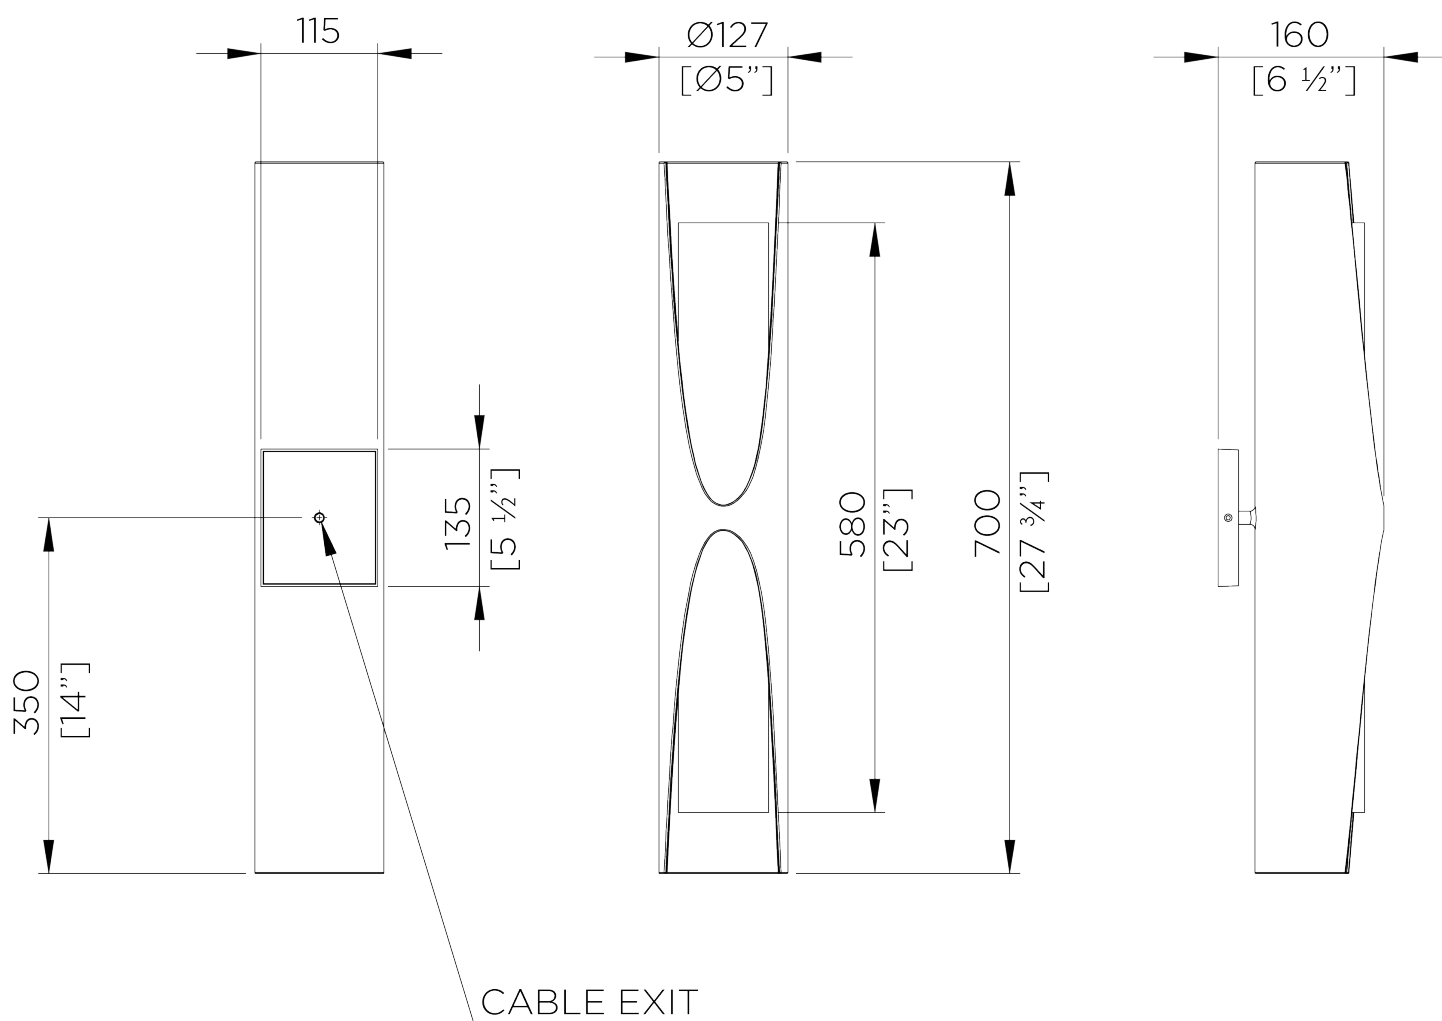

## Thera Wall Light Large

TWL143L | New Bronze with Gold

New Bronze with Gold

**HEIGHT**  
700mm | 27 3/4"

**WIDTH**  
130mm | 5 1/4"

**PROJECTION**  
160mm | 6 1/2"

**CONSTRUCTED FROM**  
Steel and brass with decorative finish

**WEIGHT**  
7kg | 15.5lbs

**MATERIAL**  
Metal

**WATTAGE**  
25W

**LAMPING**  
320lm (3.2w) LED G9 Capsule

**VOLTAGE**  
120 V

**FINISHES**  
New Bronze with Gold Plaster  
White with Gold  
Celestial Blue with Gold

# Thera Wall Light Large

TWL143L

HEIGHT  
700mm | 27 3/4"

WIDTH  
130mm | 5 1/4"

PROJECTION  
160mm | 6 1/2"

© Porta Romana 2024

Dimensions and weights are provided as a guide. All Porta Romana Products are made by hand and variations can occur in some products. The products you are buying or marketing are exclusive designs belonging to Porta Romana. Please do not submit design sheets featuring our products to other manufacturing companies nor to other parties who might. Any manufacturer found to be reproducing Porta Romana products will be breaching copyright law and will be actively pursued