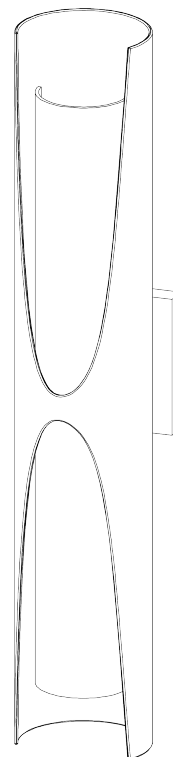

# PORTA ROMANA

## Thera Wall Light Large

TWL143L | New Bronze with Gold

New Bronze with Gold

**HEIGHT**  
700mm | 27 3/4"

**WIDTH**  
130mm | 5 1/4"

**PROJECTION**  
160mm | 6 1/2"

**CONSTRUCTED FROM**  
Steel and brass with decorative finish

**WEIGHT**  
7kg | 15.5lbs

**MATERIAL**  
Metal

**WATTAGE**  
25W

**LAMPING**  
320lm (3.2w) LED G9 Capsule

**VOLTAGE**  
120 V

**FINISHES**  
New Bronze with Gold Plaster  
White with Gold  
Celestial Blue with Gold

# Thera Wall Light Large

TWL143L

HEIGHT  
700mm | 27 3/4"

WIDTH  
130mm | 5 1/4"

PROJECTION  
160mm | 6 1/2"

© Porta Romana 2024

Dimensions and weights are provided as a guide. All Porta Romana Products are made by hand and variations can occur in some products. The products you are buying or marketing are exclusive designs belonging to Porta Romana. Please do not submit design sheets featuring our products to other manufacturing companies nor to other parties who might. Any manufacturer found to be reproducing Porta Romana products will be breaching copyright law and will be actively pursued