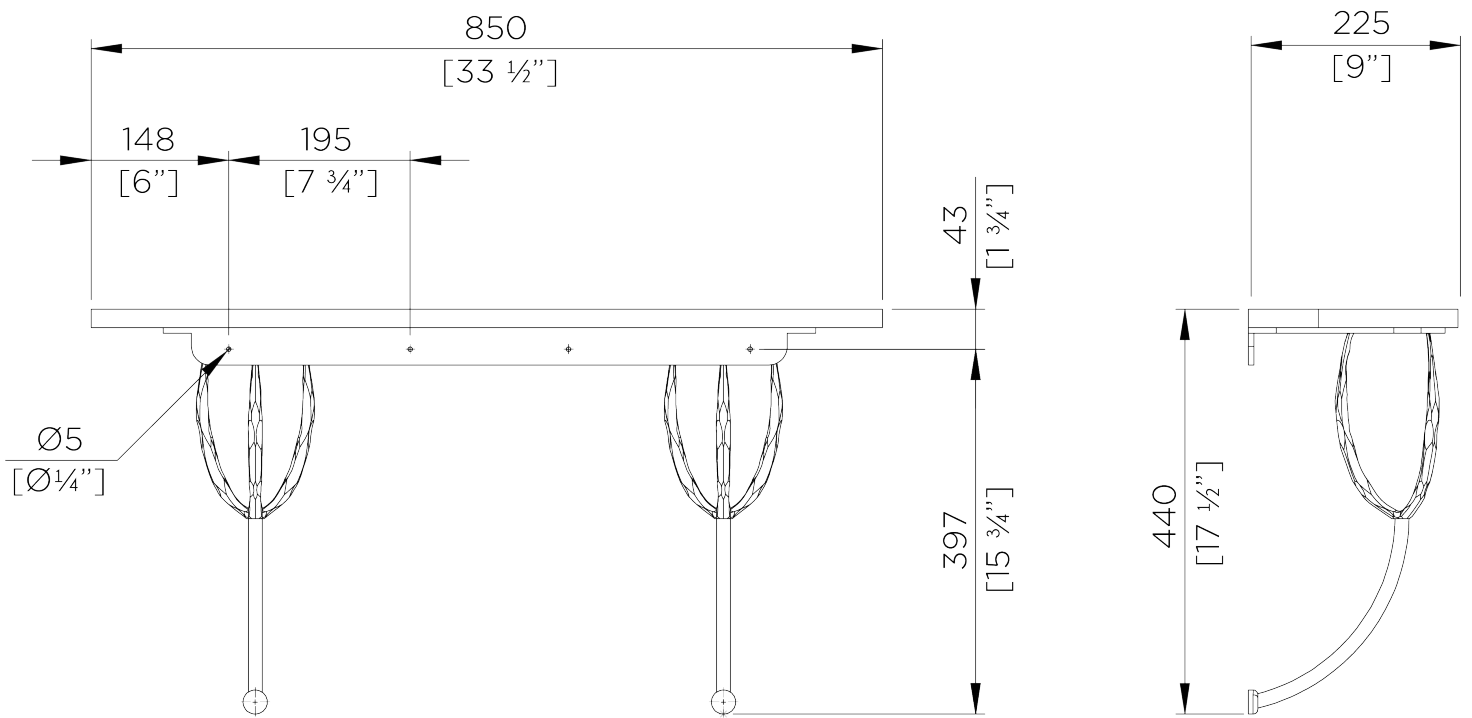

PORTA ROMANA

Logan Wall Mount Console Mini

CCT55 | Gold with Calacatta Primavera

Gold with Calacatta Primavera

HEIGHT
440mm | 17 1/2"

WIDTH
850mm | 33 1/2"

DEPTH
225mm | 9"

CONSTRUCTED FROM
Forged steel with decorative finish and
marble or polished wood top

WEIGHT
22kg | 48.75lbs

MATERIAL
Metal

FINISHES
Gold with Calacatta Primavera
Gold with Verde Fantastico
Gold with Dark Fumed Oak

THIS PIECE REQUIRES A DEDICATED
CARRIER AND CHARGEABLE CRATE

Logan Wall Mount Console Mini

CCT55

HEIGHT
440mm | 17 1/2"

WIDTH
850mm | 33 1/2"

DEPTH
225mm | 9"

© Porta Romana 2024

Dimensions and weights are provided as a guide. All Porta Romana Products are made by hand and variations can occur in some products. The products you are buying or marketing are exclusive designs belonging to Porta Romana. Please do not submit design sheets featuring our products to other manufacturing companies nor to other parties who might. Any manufacturer found to be reproducing Porta Romana products will be breaching copyright law and will be actively pursued