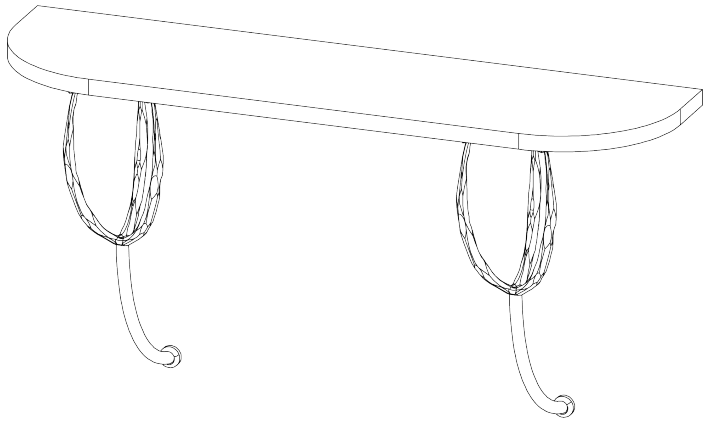

PORTA ROMANA

Logan Wall Mount Console Mini

CCT55 | Gold with Calacatta Primavera

Gold with Calacatta Primavera

HEIGHT
440mm | 17 1/2"

WIDTH
850mm | 33 1/2"

DEPTH
225mm | 9"

CONSTRUCTED FROM
Forged steel with decorative finish and
marble or polished wood top

WEIGHT
22kg | 48.75lbs

MATERIAL
Metal

FINISHES
Gold with Calacatta Primavera
Gold with Verde Fantastico
Gold with Dark Fumed Oak

THIS PIECE REQUIRES A DEDICATED
CARRIER AND CHARGEABLE CRATE

Logan Wall Mount Console Mini

CCT55

HEIGHT
440mm | 17 1/2"

WIDTH
850mm | 33 1/2"

DEPTH
225mm | 9"

© Porta Romana 2024

Dimensions and weights are provided as a guide. All Porta Romana Products are made by hand and variations can occur in some products. The products you are buying or marketing are exclusive designs belonging to Porta Romana. Please do not submit design sheets featuring our products to other manufacturing companies nor to other parties who might. Any manufacturer found to be reproducing Porta Romana products will be breaching copyright law and will be actively pursued