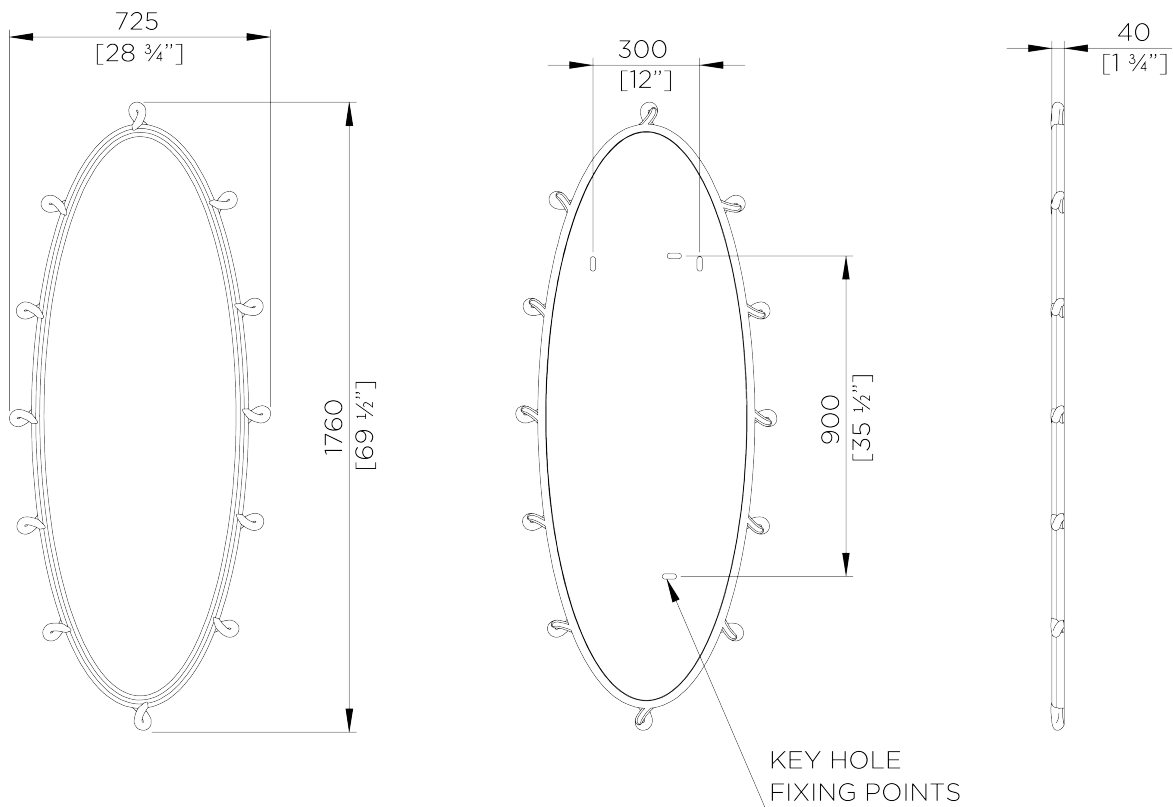

PORTA ROMANA

Jolly Mirror Large

WM59L | Plaster White

Plaster White

HEIGHT
1760mm | 69 1/2"

CONSTRUCTED FROM
Cast composite with decorative finish

WIDTH
725mm | 28 3/4"

WEIGHT
17kg | 37.5lbs

DEPTH
40mm | 1 3/4"

MATERIAL
Cast composite

This piece can be hung in a portrait or landscape orientation

FINISHES
Plaster White
Antique Gold

THIS PIECE REQUIRES A DEDICATED
CARRIER AND CHARGEABLE CRATE

Jolly Mirror Large

WM59L

HEIGHT
1760mm | 69 1/2"

WIDTH
725mm | 28 3/4"

DEPTH
40mm | 1 3/4"

© Porta Romana 2024

Dimensions and weights are provided as a guide. All Porta Romana Products are made by hand and variations can occur in some products. The products you are buying or marketing are exclusive designs belonging to Porta Romana. Please do not submit design sheets featuring our products to other manufacturing companies nor to other parties who might. Any manufacturer found to be reproducing Porta Romana products will be breaching copyright law and will be actively pursued