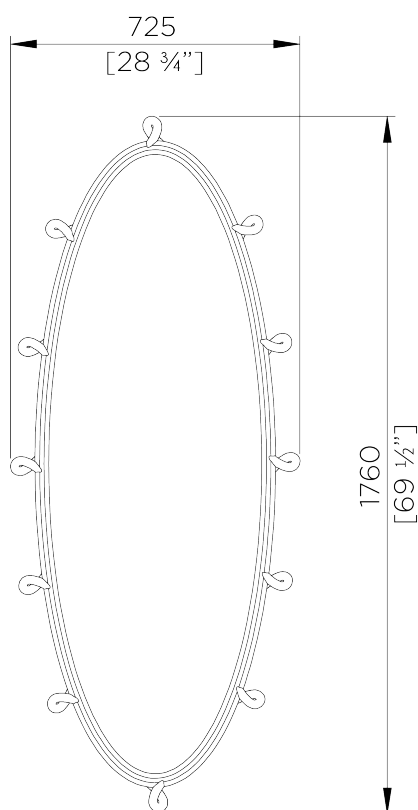

PORTA ROMANA

Jolly Mirror Large

WM59L | Antique Gold

Antique Gold

HEIGHT
1760mm | 69 1/2"

CONSTRUCTED FROM
Cast composite with decorative finish

WIDTH
725mm | 28 3/4"

WEIGHT
17kg | 37.5lbs

DEPTH
40mm | 1 3/4"

MATERIAL
Cast composite

This piece can be hung in a portrait or landscape orientation

FINISHES
Antique Gold
Plaster White

THIS PIECE REQUIRES A DEDICATED
CARRIER AND CHARGEABLE CRATE

Jolly Mirror Large

WM59L

HEIGHT
1760mm | 69 1/2"

WIDTH
725mm | 28 3/4"

DEPTH
40mm | 1 3/4"

KEY HOLE
FIXING POINTS

© Porta Romana 2024

Dimensions and weights are provided as a guide. All Porta Romana Products are made by hand and variations can occur in some products. The products you are buying or marketing are exclusive designs belonging to Porta Romana. Please do not submit design sheets featuring our products to other manufacturing companies nor to other parties who might. Any manufacturer found to be reproducing Porta Romana products will be breaching copyright law and will be actively pursued