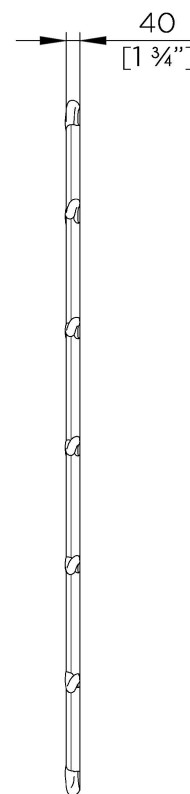

PORTA ROMANA

Jolly Mirror Large

WM59L | Antique Gold

Antique Gold

HEIGHT
1760mm | 69 1/2"

CONSTRUCTED FROM
Cast composite with decorative finish

WIDTH
725mm | 28 3/4"

WEIGHT
17kg | 37.5lbs

MATERIAL
Cast Composite

THIS PIECE REQUIRES A DEDICATED
CARRIER AND CHARGEABLE CRATE

DEPTH
40mm | 1 3/4"

FINISHES
Antique Gold
Plaster White

Jolly Mirror Large

WM59L

HEIGHT
1760mm | 69 1/2"

WIDTH
725mm | 28 3/4"

DEPTH
40mm | 1 3/4"

KEY HOLE
FIXING POINTS

© Porta Romana 2022

Dimensions and weights are provided as a guide. All Porta Romana Products are made by hand and variations can occur in some products. The products you are buying or marketing are exclusive designs belonging to Porta Romana. Please do not submit design sheets featuring our products to other manufacturing companies nor to other parties who might. Any manufacturer found to be reproducing Porta Romana products will be breaching copyright law and will be actively pursued