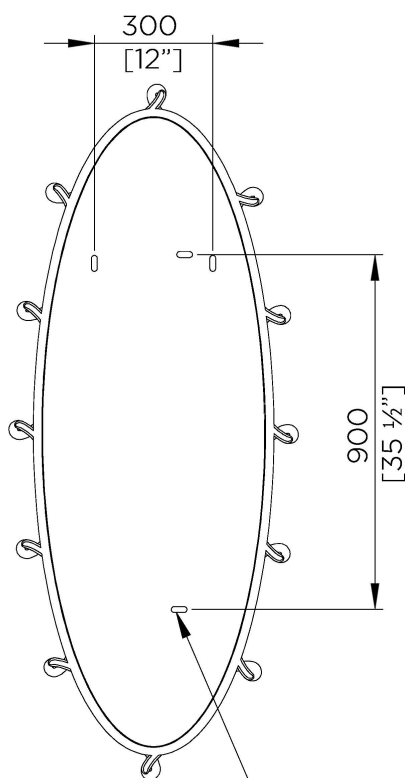

PORTA ROMANA

Jolly Mirror Large

WM59L | Antique Gold

Antique Gold

HEIGHT
1760mm | 69 1/2"

CONSTRUCTED FROM
Cast composite with decorative finish

WIDTH
725mm | 28 3/4"

WEIGHT
17kg | 37.5lbs

MATERIAL
Cast Composite

THIS PIECE REQUIRES A DEDICATED
CARRIER AND CHARGEABLE CRATE

DEPTH
40mm | 1 3/4"

FINISHES
Antique Gold
Plaster White

Jolly Mirror Large

WM59L

HEIGHT
1760mm | 69 1/2"

WIDTH
725mm | 28 3/4"

DEPTH
40mm | 1 3/4"

KEY HOLE
FIXING POINTS

© Porta Romana 2022

Dimensions and weights are provided as a guide. All Porta Romana Products are made by hand and variations can occur in some products. The products you are buying or marketing are exclusive designs belonging to Porta Romana. Please do not submit design sheets featuring our products to other manufacturing companies nor to other parties who might. Any manufacturer found to be reproducing Porta Romana products will be breaching copyright law and will be actively pursued