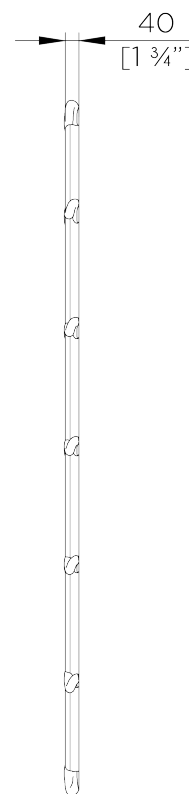

PORTA ROMANA

Jolly Mirror Large

WM59L | Antique Gold

Antique Gold

HEIGHT
1760mm | 69 1/2"

CONSTRUCTED FROM
Cast composite with decorative finish

WIDTH
725mm | 28 3/4"

WEIGHT
17kg | 37.5lbs

DEPTH
40mm | 1 3/4"

MATERIAL
Cast composite

This piece can be hung in a portrait or landscape orientation

FINISHES
Antique Gold
Plaster White

THIS PIECE REQUIRES A DEDICATED
CARRIER AND CHARGEABLE CRATE

Jolly Mirror Large

WM59L

HEIGHT
1760mm | 69 1/2"

WIDTH
725mm | 28 3/4"

DEPTH
40mm | 1 3/4"

KEY HOLE
FIXING POINTS

© Porta Romana 2024

Dimensions and weights are provided as a guide. All Porta Romana Products are made by hand and variations can occur in some products. The products you are buying or marketing are exclusive designs belonging to Porta Romana. Please do not submit design sheets featuring our products to other manufacturing companies nor to other parties who might. Any manufacturer found to be reproducing Porta Romana products will be breaching copyright law and will be actively pursued