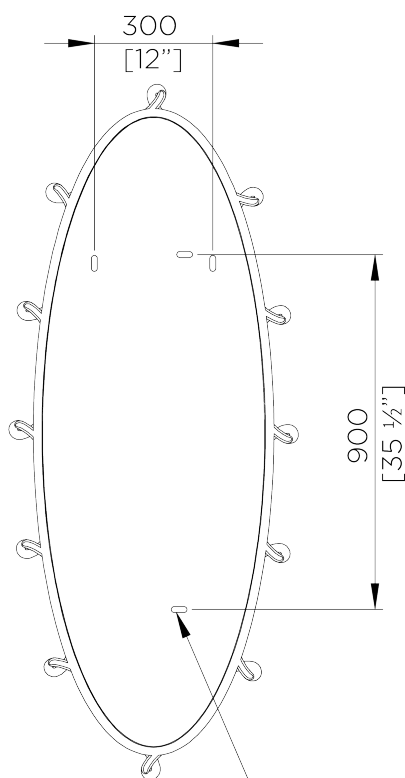

PORTA ROMANA

Jolly Mirror Large

WM59L | Antique Gold

Antique Gold

HEIGHT
1760mm | 69 1/2"

CONSTRUCTED FROM
Cast composite with decorative finish

WIDTH
725mm | 28 3/4"

WEIGHT
17kg | 37.5lbs

DEPTH
40mm | 1 3/4"

MATERIAL
Cast composite

This piece can be hung in a portrait or landscape orientation

FINISHES
Antique Gold
Plaster White

THIS PIECE REQUIRES A DEDICATED
CARRIER AND CHARGEABLE CRATE

Jolly Mirror Large

WM59L

HEIGHT
1760mm | 69 1/2"

WIDTH
725mm | 28 3/4"

DEPTH
40mm | 1 3/4"

KEY HOLE
FIXING POINTS

© Porta Romana 2024

Dimensions and weights are provided as a guide. All Porta Romana Products are made by hand and variations can occur in some products. The products you are buying or marketing are exclusive designs belonging to Porta Romana. Please do not submit design sheets featuring our products to other manufacturing companies nor to other parties who might. Any manufacturer found to be reproducing Porta Romana products will be breaching copyright law and will be actively pursued