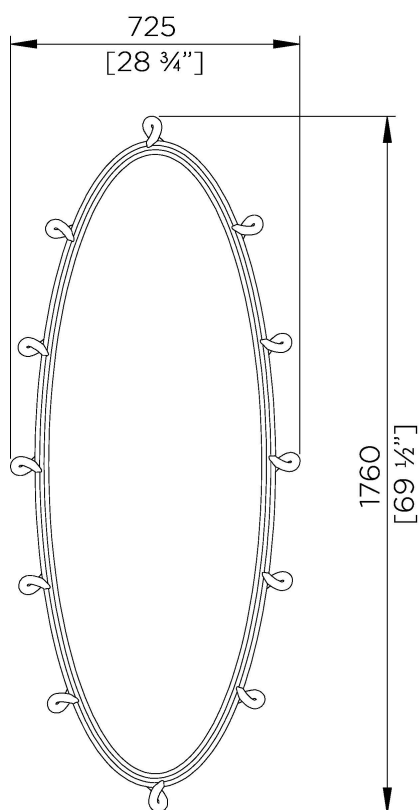

PORTA ROMANA

Jolly Mirror Large

WM59L | Antique Gold

Antique Gold

HEIGHT
1760mm | 69 1/2"

CONSTRUCTED FROM
Cast composite with decorative finish

WIDTH
725mm | 28 3/4"

WEIGHT
17kg | 37.5lbs

MATERIAL
Cast Composite

THIS PIECE REQUIRES A DEDICATED
CARRIER AND CHARGEABLE CRATE

DEPTH
40mm | 1 3/4"

FINISHES
Antique Gold
Plaster White

Jolly Mirror Large

WM59L

HEIGHT
1760mm | 69 1/2"

WIDTH
725mm | 28 3/4"

DEPTH
40mm | 1 3/4"

KEY HOLE
FIXING POINTS

© Porta Romana 2022

Dimensions and weights are provided as a guide. All Porta Romana Products are made by hand and variations can occur in some products. The products you are buying or marketing are exclusive designs belonging to Porta Romana. Please do not submit design sheets featuring our products to other manufacturing companies nor to other parties who might. Any manufacturer found to be reproducing Porta Romana products will be breaching copyright law and will be actively pursued