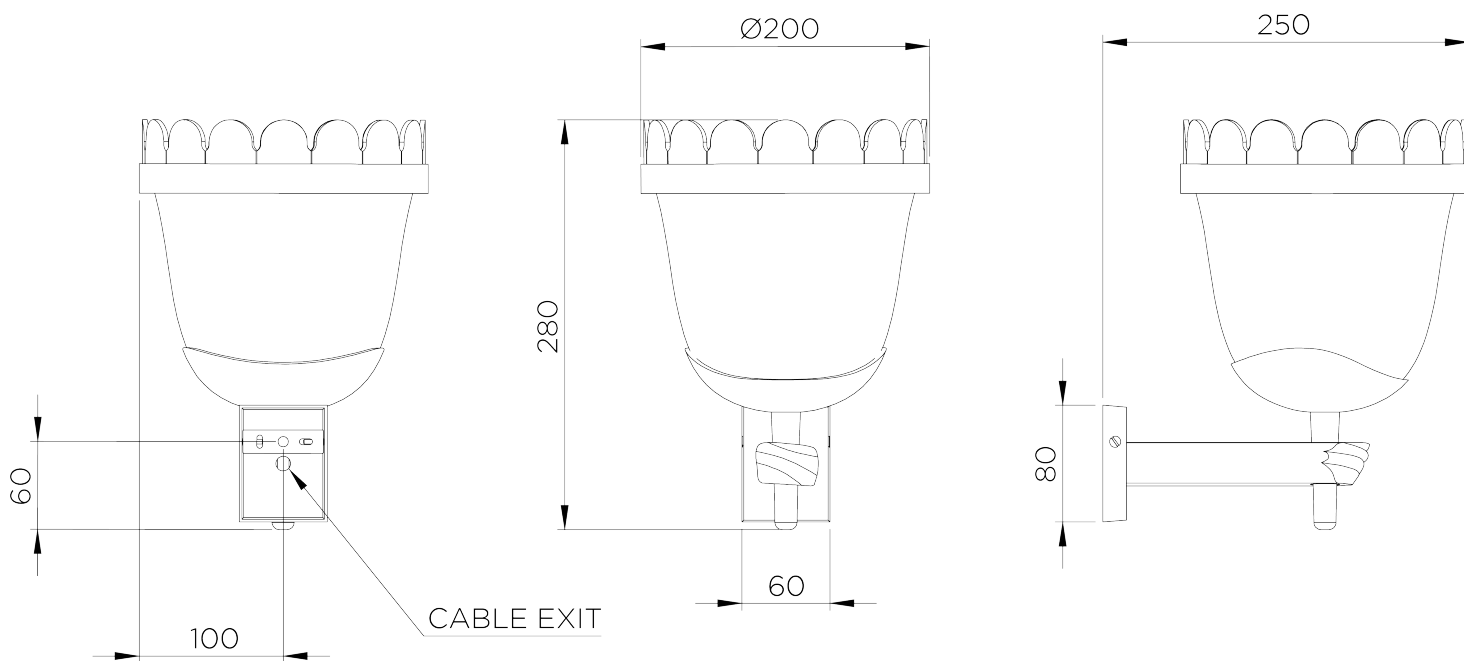

PORTA ROMANA

Connie Wall Light

TWL161 | Plaster White

Plaster White

HEIGHT
280mm | 11 1/4"

CONSTRUCTED FROM
Cast composite with decorative finish

WATTAGE
25W

WIDTH
200mm | 8"

WEIGHT
2.5kg | 5.75lbs

LAMP
320lm (3.2w) LED G9 Capsule

PROJECTION
250mm | 10"

MATERIAL
Cast Composite

VOLTAGE
220-240 V

FINISHES
Plaster White

Connie Wall Light

TWL161

HEIGHT
280mm | 11 1/4"

WIDTH
200mm | 8"

PROJECTION
250mm | 10"

© Porta Romana 2024

Dimensions and weights are provided as a guide. All Porta Romana Products are made by hand and variations can occur in some products. The products you are buying or marketing are exclusive designs belonging to Porta Romana. Please do not submit design sheets featuring our products to other manufacturing companies nor to other parties who might. Any manufacturer found to be reproducing Porta Romana products will be breaching copyright law and will be actively pursued