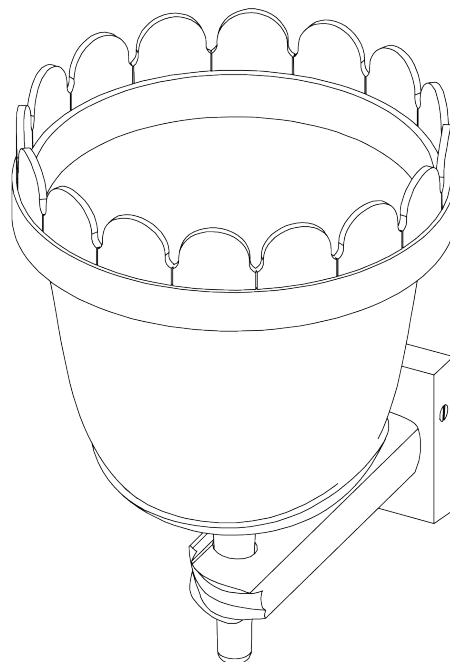

PORTA ROMANA

Connie Wall Light

TWL161 | Plaster White

Plaster White

HEIGHT
280mm | 11 1/4"

CONSTRUCTED FROM
Cast composite with decorative finish

WATTAGE
25W

WIDTH
200mm | 8"

WEIGHT
2.5kg | 5.75lbs

LAMP
320lm (3.2w) LED G9 Capsule

PROJECTION
250mm | 10"

MATERIAL
Cast Composite

VOLTAGE
220-240 V

FINISHES
Plaster White

Connie Wall Light

TWL161

HEIGHT
280mm | 11 1/4"

WIDTH
200mm | 8"

PROJECTION
250mm | 10"

© Porta Romana 2024

Dimensions and weights are provided as a guide. All Porta Romana Products are made by hand and variations can occur in some products. The products you are buying or marketing are exclusive designs belonging to Porta Romana. Please do not submit design sheets featuring our products to other manufacturing companies nor to other parties who might. Any manufacturer found to be reproducing Porta Romana products will be breaching copyright law and will be actively pursued