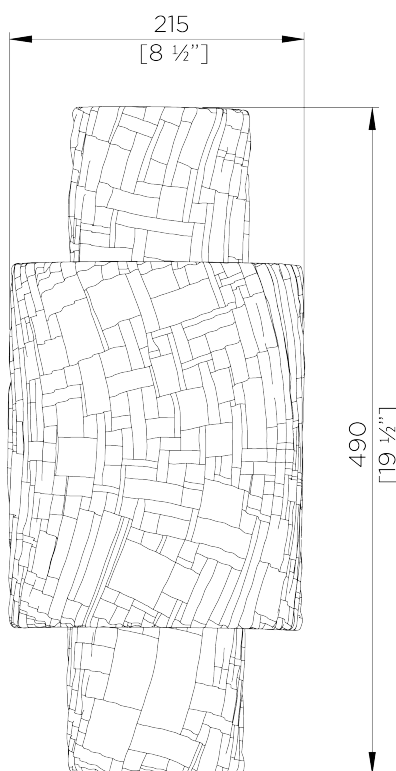

PORTA ROMANA

Nash Wall Light

TWL160 | Plaster White

Plaster White

HEIGHT
490mm | 19 1/2"

CONSTRUCTED FROM
Cast composite with decorative finish

WATTAGE
25W

WIDTH
215mm | 8 1/2"

WEIGHT
2.6kg | 5.75lbs

LAMP
320lm (3.2w) LED G9 Capsule

PROJECTION
130mm | 5 1/4"

MATERIAL
Cast Composite

VOLTAGE
220-240 V

FINISHES
Plaster White
Electric Blue

Nash Wall Light

TWL160

HEIGHT
490mm | 19 1/2"

WIDTH
215mm | 8 1/2"

PROJECTION
130mm | 5 1/4"

© Porta Romana 2024

Dimensions and weights are provided as a guide. All Porta Romana Products are made by hand and variations can occur in some products. The products you are buying or marketing are exclusive designs belonging to Porta Romana. Please do not submit design sheets featuring our products to other manufacturing companies nor to other parties who might. Any manufacturer found to be reproducing Porta Romana products will be breaching copyright law and will be actively pursued