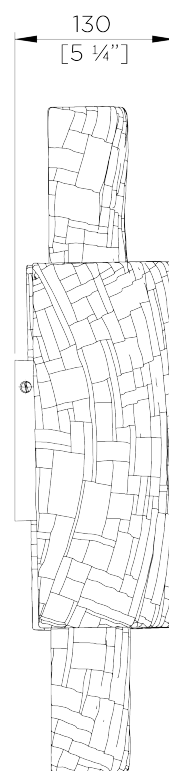

PORTA ROMANA

Nash Wall Light

TWL160 | Plaster White

Plaster White

HEIGHT
490mm | 19 1/2"

CONSTRUCTED FROM
Cast composite with decorative finish

WATTAGE
25W

WIDTH
215mm | 8 1/2"

WEIGHT
2.6kg | 5.75lbs

LAMP
320lm (3.2w) LED G9 Capsule

PROJECTION
130mm | 5 1/4"

MATERIAL
Cast Composite

VOLTAGE
220-240 V

FINISHES
Plaster White
Electric Blue

Nash Wall Light

TWL160

HEIGHT
490mm | 19 1/2"

WIDTH
215mm | 8 1/2"

PROJECTION
130mm | 5 1/4"

© Porta Romana 2024

Dimensions and weights are provided as a guide. All Porta Romana Products are made by hand and variations can occur in some products. The products you are buying or marketing are exclusive designs belonging to Porta Romana. Please do not submit design sheets featuring our products to other manufacturing companies nor to other parties who might. Any manufacturer found to be reproducing Porta Romana products will be breaching copyright law and will be actively pursued