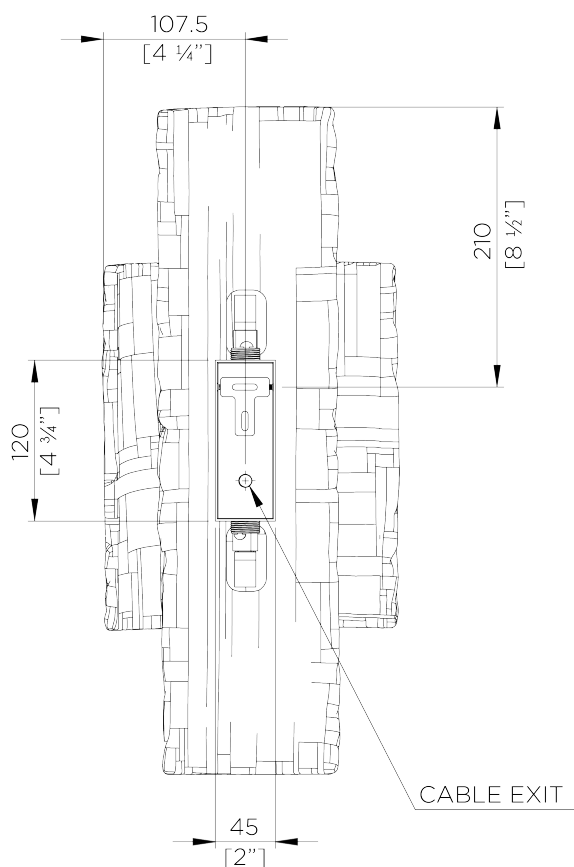

PORTA ROMANA

Nash Wall Light

TWL160 | Plaster White

Plaster White

HEIGHT
490mm | 19 1/2"

CONSTRUCTED FROM
Cast composite with decorative finish

WATTAGE
25W

WIDTH
215mm | 8 1/2"

WEIGHT
2.6kg | 5.75lbs

LAMP
320lm (3.2w) LED G9 Capsule

PROJECTION
130mm | 5 1/4"

MATERIAL
Cast Composite

VOLTAGE
220-240 V

FINISHES
Plaster White
Electric Blue

Nash Wall Light

TWL160

HEIGHT
490mm | 19 1/2"

WIDTH
215mm | 8 1/2"

PROJECTION
130mm | 5 1/4"

© Porta Romana 2024

Dimensions and weights are provided as a guide. All Porta Romana Products are made by hand and variations can occur in some products. The products you are buying or marketing are exclusive designs belonging to Porta Romana. Please do not submit design sheets featuring our products to other manufacturing companies nor to other parties who might. Any manufacturer found to be reproducing Porta Romana products will be breaching copyright law and will be actively pursued