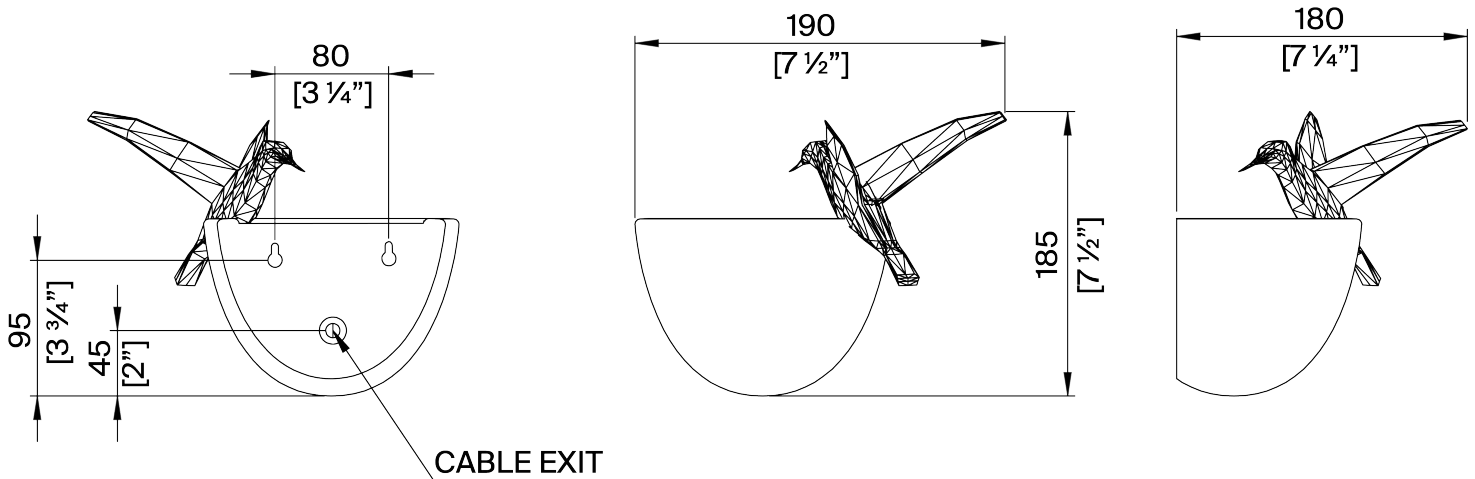

PORTA ROMANA

Paradiso Wall Light

TWL159 | Plaster White with Cream Etched Gold

Plaster White with Cream Etched Gold

HEIGHT
185mm | 7 1/2"

CONSTRUCTED FROM
Jesmonite with decorative finish

WATTAGE
25W

WIDTH
190mm | 7 1/2"

WEIGHT
1kg | 2.25lbs

LAMP
320lm (3.2w) LED G9 Capsule

PROJECTION
180mm | 7 1/4"

MATERIAL
Jesmonite

VOLTAGE
220-240 V

DESIGNERS NOTE

The placement of the bird can be amended upon request

FINISHES

Plaster White with Cream Etched Gold

Paradiso Wall Light

TWL159

HEIGHT
185mm | 7 1/2"

WIDTH
190mm | 7 1/2"

PROJECTION
180mm | 7 1/4"

© Porta Romana 2024

Dimensions and weights are provided as a guide. All Porta Romana Products are made by hand and variations can occur in some products. The products you are buying or marketing are exclusive designs belonging to Porta Romana. Please do not submit design sheets featuring our products to other manufacturing companies nor to other parties who might. Any manufacturer found to be reproducing Porta Romana products will be breaching copyright law and will be actively pursued