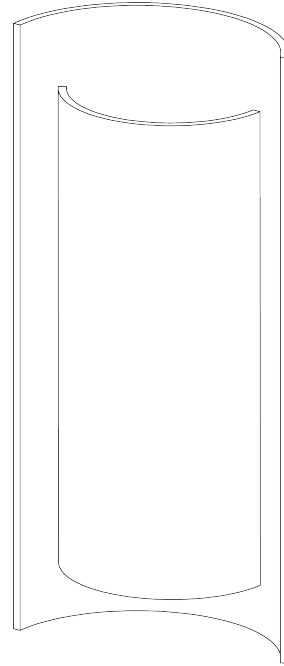

## Covex Textured Wall Light Small

TWL156S | Plaster White

Plaster White

HEIGHT  
232mm | 9 3/4"

CONSTRUCTED FROM  
Cast composite with decorative finish

WATTAGE  
25W

WIDTH  
115mm | 4 1/2"

WEIGHT  
0.7kg | 1.75lbs

LAMP  
320lm (3.2w) LED G9 Capsule

PROJECTION  
85mm | 3 1/2"

MATERIAL  
Cast Composite

VOLTAGE  
220-240 V

FINISHES  
Plaster White

# Covex Textured Wall Light Small

TWL156S

HEIGHT  
232mm | 9 3/4"

WIDTH  
115mm | 4 1/2"

PROJECTION  
85mm | 3 1/2"

© Porta Romana 2024

Dimensions and weights are provided as a guide. All Porta Romana Products are made by hand and variations can occur in some products. The products you are buying or marketing are exclusive designs belonging to Porta Romana. Please do not submit design sheets featuring our products to other manufacturing companies nor to other parties who might. Any manufacturer found to be reproducing Porta Romana products will be breaching copyright law and will be actively pursued