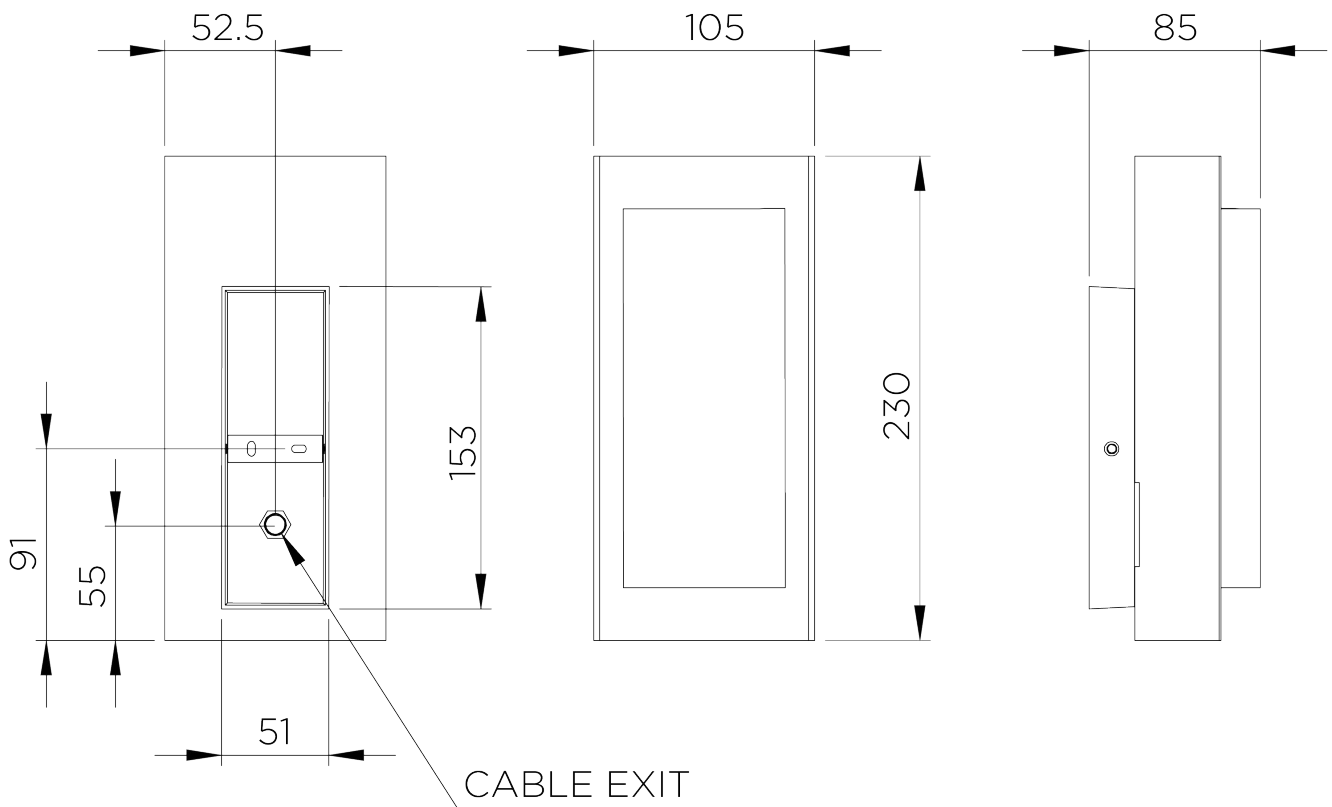

## Covex Textured Wall Light Small

TWL156S | Plaster White

Plaster White

HEIGHT  
232mm | 9 3/4"

CONSTRUCTED FROM  
Cast composite with decorative finish

WATTAGE  
25W

WIDTH  
115mm | 4 1/2"

WEIGHT  
0.7kg | 1.75lbs

LAMP  
320lm (3.2w) LED G9 Capsule

PROJECTION  
85mm | 3 1/2"

MATERIAL  
Cast Composite

VOLTAGE  
220-240 V

FINISHES  
Plaster White

# Covex Textured Wall Light Small

TWL156S

HEIGHT  
232mm | 9 3/4"

WIDTH  
115mm | 4 1/2"

PROJECTION  
85mm | 3 1/2"

© Porta Romana 2024

Dimensions and weights are provided as a guide. All Porta Romana Products are made by hand and variations can occur in some products. The products you are buying or marketing are exclusive designs belonging to Porta Romana. Please do not submit design sheets featuring our products to other manufacturing companies nor to other parties who might. Any manufacturer found to be reproducing Porta Romana products will be breaching copyright law and will be actively pursued