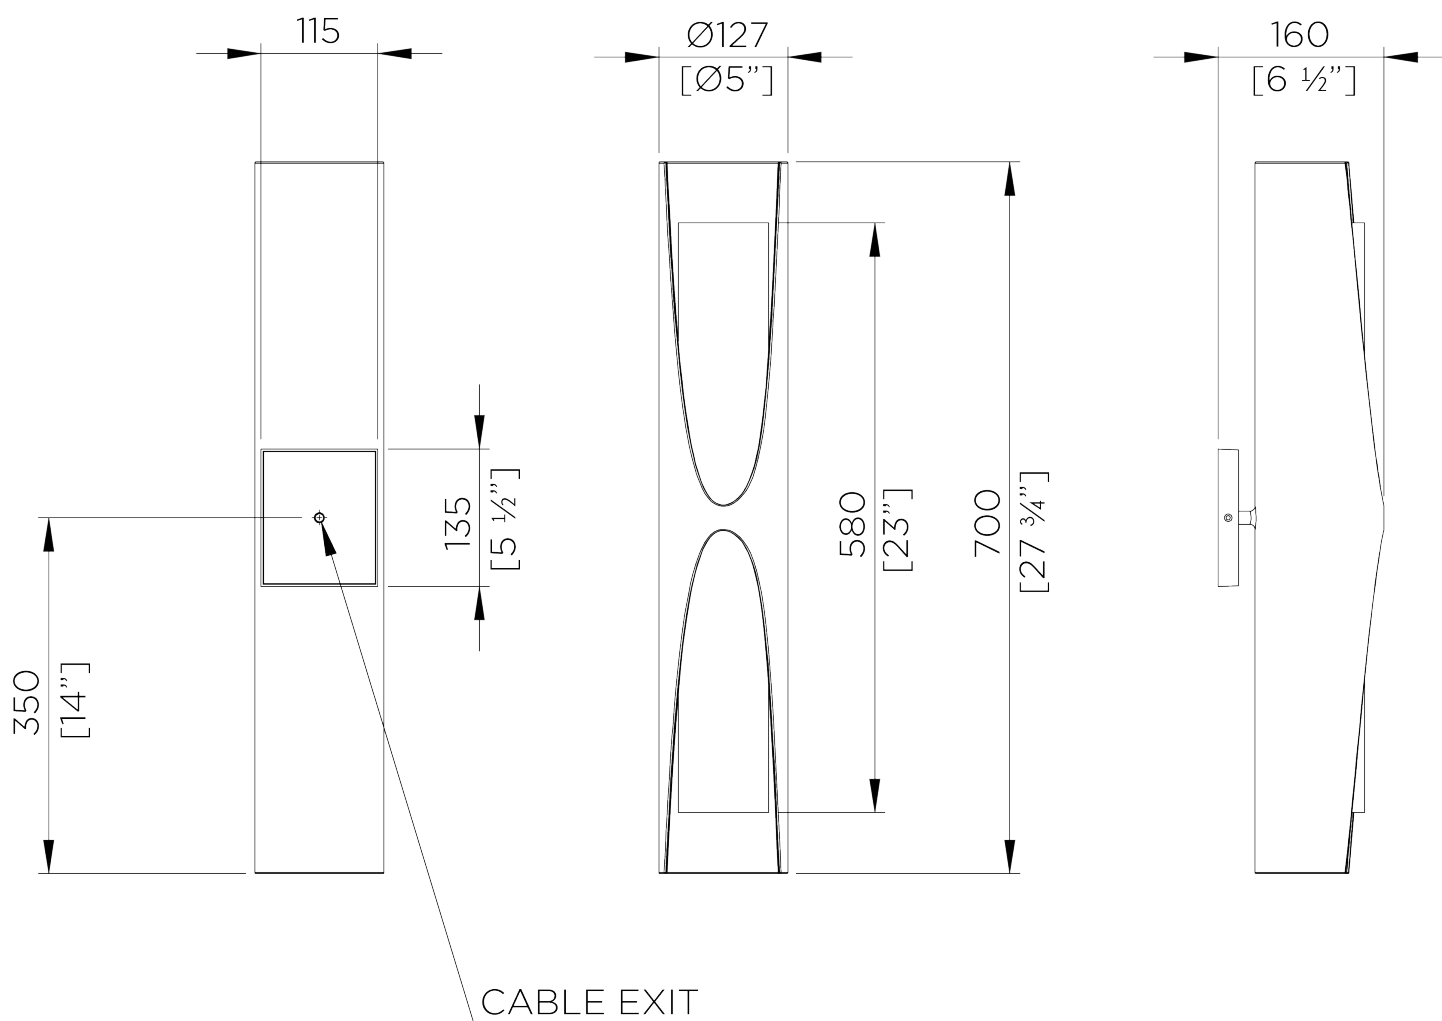

PORTA ROMANA

Thera Wall Light Large

TWL143L | Plaster White with Gold

Plaster White with Gold

HEIGHT
700mm | 27 3/4"

CONSTRUCTED FROM
Steel and brass with decorative finish

WATTAGE
25W

WIDTH
130mm | 5 1/4"

WEIGHT
7kg | 15.5lbs

LAMP
320lm (3.2w) LED G9 Capsule

PROJECTION
160mm | 6 1/2"

MATERIAL
Metal

VOLTAGE
220-240 V

FINISHES

Plaster White with Gold
New Bronze with Gold
Celestial Blue with Gold

Thera Wall Light Large

TWL143L

HEIGHT
700mm | 27 3/4"

WIDTH
130mm | 5 1/4"

PROJECTION
160mm | 6 1/2"

© Porta Romana 2024

Dimensions and weights are provided as a guide. All Porta Romana Products are made by hand and variations can occur in some products. The products you are buying or marketing are exclusive designs belonging to Porta Romana. Please do not submit design sheets featuring our products to other manufacturing companies nor to other parties who might. Any manufacturer found to be reproducing Porta Romana products will be breaching copyright law and will be actively pursued