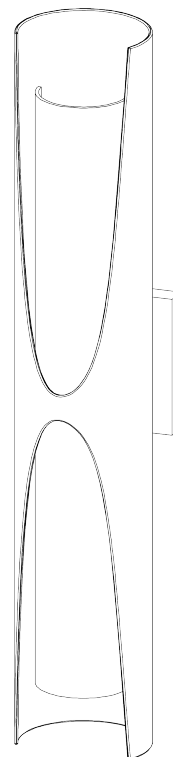

PORTA ROMANA

Thera Wall Light Large

TWL143L | Plaster White with Gold

Plaster White with Gold

HEIGHT
700mm | 27 3/4"

CONSTRUCTED FROM
Steel and brass with decorative finish

WATTAGE
25W

WIDTH
130mm | 5 1/4"

WEIGHT
7kg | 15.5lbs

LAMP
320lm (3.2w) LED G9 Capsule

PROJECTION
160mm | 6 1/2"

MATERIAL
Metal

VOLTAGE
220-240 V

FINISHES

Plaster White with Gold
New Bronze with Gold
Celestial Blue with Gold

Thera Wall Light Large

TWL143L

HEIGHT
700mm | 27 3/4"

WIDTH
130mm | 5 1/4"

PROJECTION
160mm | 6 1/2"

© Porta Romana 2024

Dimensions and weights are provided as a guide. All Porta Romana Products are made by hand and variations can occur in some products. The products you are buying or marketing are exclusive designs belonging to Porta Romana. Please do not submit design sheets featuring our products to other manufacturing companies nor to other parties who might. Any manufacturer found to be reproducing Porta Romana products will be breaching copyright law and will be actively pursued