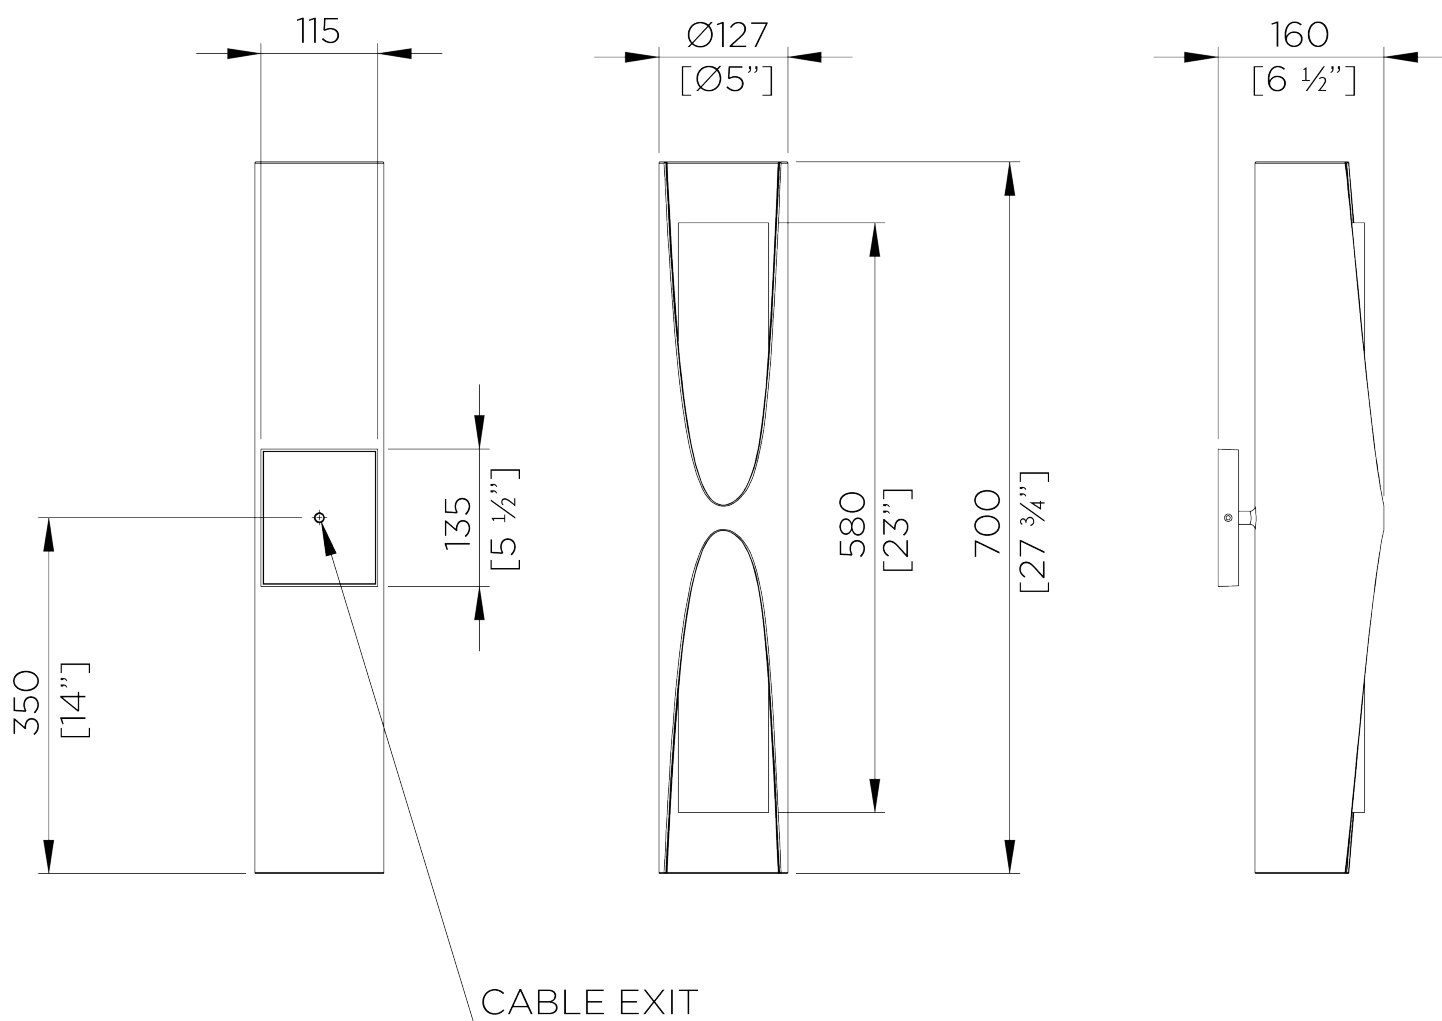

PORTA ROMANA

Thera Wall Light Large

TWL143L | New Bronze with Gold

New Bronze with Gold

HEIGHT
700mm | 27 3/4"

WIDTH
130mm | 5 1/4"

PROJECTION
160mm | 6 1/2"

CONSTRUCTED FROM
Steel and brass with decorative finish

WEIGHT
7kg | 15.5lbs

MATERIAL
Metal

PROJECTION
160mm | 6 1/2"

WATTAGE
25W

LAMP
320lm (3.2w) LED G9 Capsule

VOLTAGE
220-240 V

FINISHES

New Bronze with Gold Plaster
White with Gold
Celestial Blue with Gold

Thera Wall Light Large

TWL143L

HEIGHT
700mm | 27 3/4"

WIDTH
130mm | 5 1/4"

PROJECTION
160mm | 6 1/2"

© Porta Romana 2024

Dimensions and weights are provided as a guide. All Porta Romana Products are made by hand and variations can occur in some products. The products you are buying or marketing are exclusive designs belonging to Porta Romana. Please do not submit design sheets featuring our products to other manufacturing companies nor to other parties who might. Any manufacturer found to be reproducing Porta Romana products will be breaching copyright law and will be actively pursued