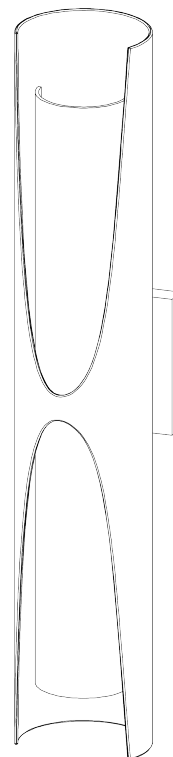

PORTA ROMANA

Thera Wall Light Large

TWL143L | New Bronze with Gold

New Bronze with Gold

HEIGHT
700mm | 27 3/4"

WIDTH
130mm | 5 1/4"

PROJECTION
160mm | 6 1/2"

CONSTRUCTED FROM
Steel and brass with decorative finish

WEIGHT
7kg | 15.5lbs

MATERIAL
Metal

PROJECTION
160mm | 6 1/2"

WATTAGE
25W

LAMP
320lm (3.2w) LED G9 Capsule

VOLTAGE
220-240 V

FINISHES

New Bronze with Gold Plaster
White with Gold
Celestial Blue with Gold

Thera Wall Light Large

TWL143L

HEIGHT
700mm | 27 3/4"

WIDTH
130mm | 5 1/4"

PROJECTION
160mm | 6 1/2"

© Porta Romana 2024

Dimensions and weights are provided as a guide. All Porta Romana Products are made by hand and variations can occur in some products. The products you are buying or marketing are exclusive designs belonging to Porta Romana. Please do not submit design sheets featuring our products to other manufacturing companies nor to other parties who might. Any manufacturer found to be reproducing Porta Romana products will be breaching copyright law and will be actively pursued