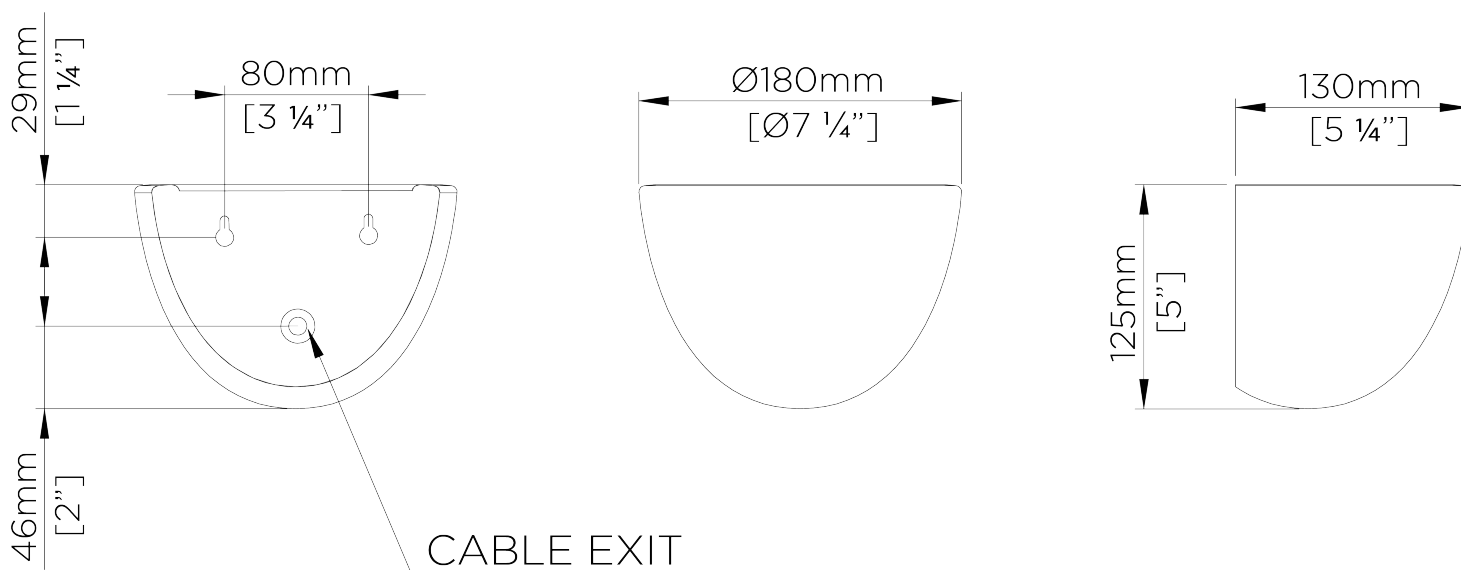

## Compton Cup Wall Light

TWL136S | Plaster White with Cream Etched Gold

Plaster White with Cream Etched Gold

HEIGHT  
125mm | 5"

CONSTRUCTED FROM  
Cast composite with decorative finish

WATTAGE  
25W

WIDTH  
180mm | 7 1/4"

# Compton Cup Wall Light

TWL136S

HEIGHT  
125mm | 5"

WIDTH  
180mm | 7 1/4"

© Porta Romana 2024

Dimensions and weights are provided as a guide. All Porta Romana Products are made by hand and variations can occur in some products. The products you are buying or marketing are exclusive designs belonging to Porta Romana. Please do not submit design sheets featuring our products to other manufacturing companies nor to other parties who might. Any manufacturer found to be reproducing Porta Romana products will be breaching copyright law and will be actively pursued