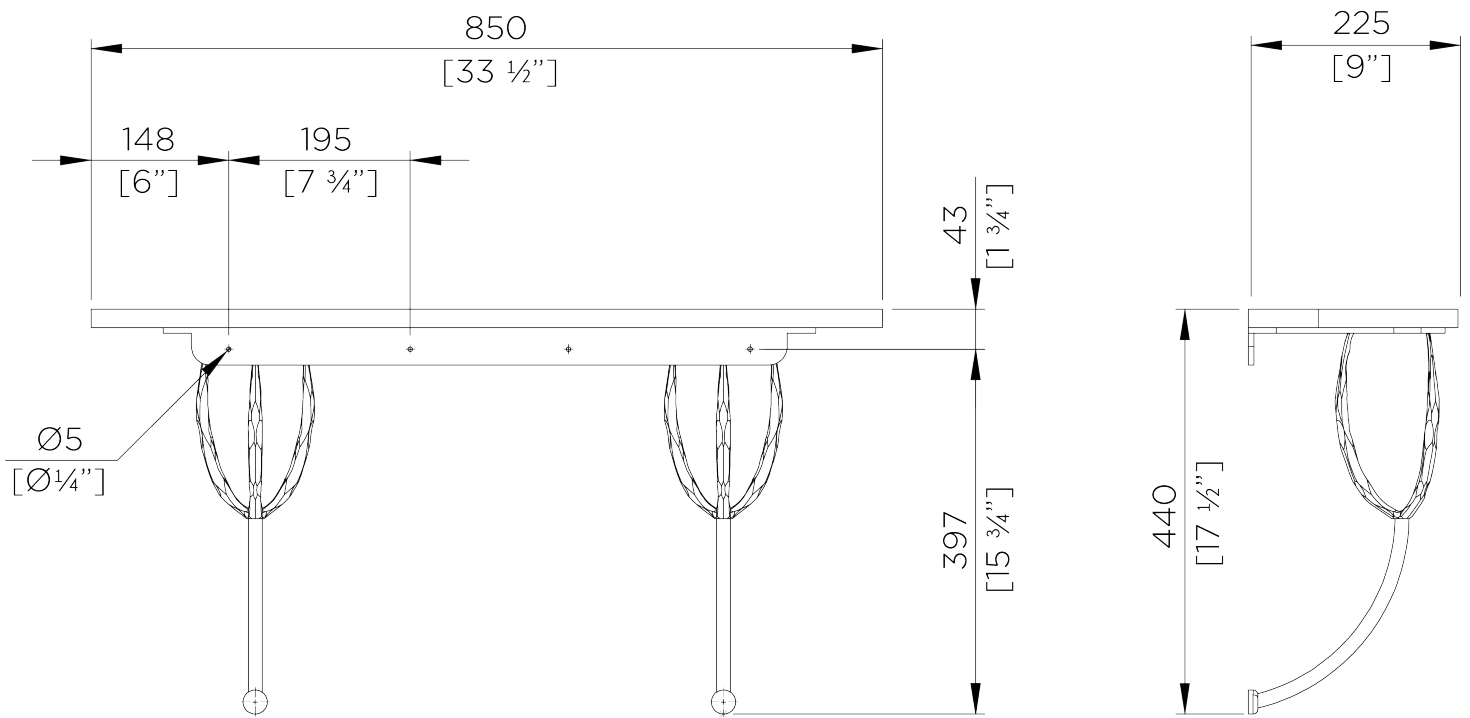

PORTA ROMANA

Logan Wall Mount Console Mini

CCT55 | Gold with Calacatta Primavera

Gold with Calacatta Primavera

HEIGHT
440mm | 17 1/2"

WIDTH
850mm | 33 1/2"

DEPTH
225mm | 9"

CONSTRUCTED FROM
Forged steel with decorative finish and
marble or polished wood top

WEIGHT
22kg | 48.75lbs

MATERIAL
Metal

FINISHES
Gold with Calacatta Primavera
Gold with Verde Fantastico
Gold with Dark Fumed Oak

THIS PIECE REQUIRES A DEDICATED
CARRIER AND CHARGEABLE CRATE

Logan Wall Mount Console Mini

CCT55

HEIGHT
440mm | 17 1/2"

WIDTH
850mm | 33 1/2"

DEPTH
225mm | 9"

© Porta Romana 2024

Dimensions and weights are provided as a guide. All Porta Romana Products are made by hand and variations can occur in some products. The products you are buying or marketing are exclusive designs belonging to Porta Romana. Please do not submit design sheets featuring our products to other manufacturing companies nor to other parties who might. Any manufacturer found to be reproducing Porta Romana products will be breaching copyright law and will be actively pursued