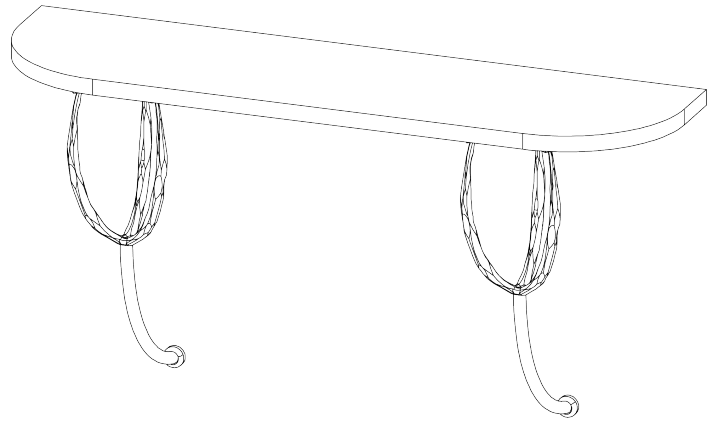

PORTA ROMANA

Logan Wall Mount Console Mini

CCT55 | Gold with Calacatta Primavera

Gold with Calacatta Primavera

HEIGHT
440mm | 17 1/2"

WIDTH
850mm | 33 1/2"

DEPTH
225mm | 9"

CONSTRUCTED FROM
Forged steel with decorative finish and
marble or polished wood top

WEIGHT
22kg | 48.75lbs

MATERIAL
Metal

FINISHES
Gold with Calacatta Primavera
Gold with Verde Fantastico
Gold with Dark Fumed Oak

THIS PIECE REQUIRES A DEDICATED
CARRIER AND CHARGEABLE CRATE

Logan Wall Mount Console Mini

CCT55

HEIGHT
440mm | 17 1/2"

WIDTH
850mm | 33 1/2"

DEPTH
225mm | 9"

© Porta Romana 2024

Dimensions and weights are provided as a guide. All Porta Romana Products are made by hand and variations can occur in some products. The products you are buying or marketing are exclusive designs belonging to Porta Romana. Please do not submit design sheets featuring our products to other manufacturing companies nor to other parties who might. Any manufacturer found to be reproducing Porta Romana products will be breaching copyright law and will be actively pursued