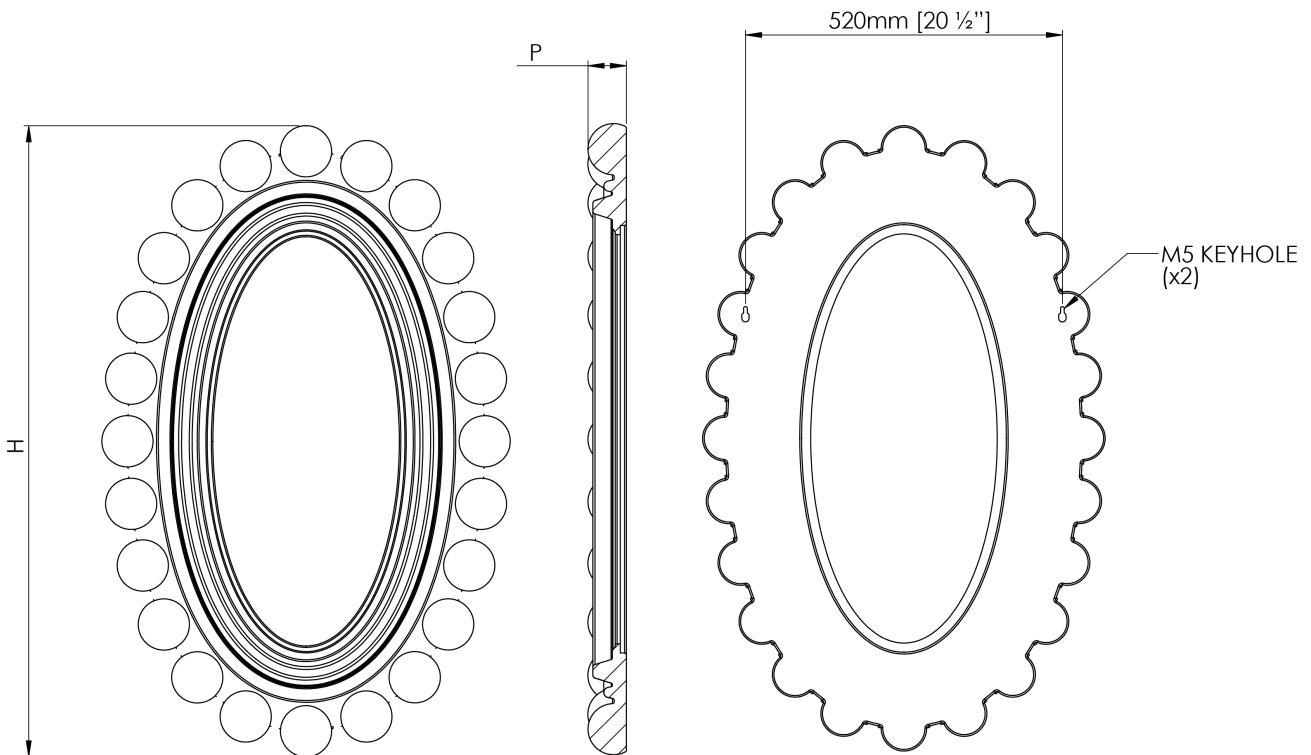

### SPECIFICATIONS

HEIGHT	1004mm   39 3/4"
WIDTH	649mm   25 3/4"
PROJECTION	63mm   2 1/2"
WEIGHT	10kg   22 1/4lbs

## HEIGHT

1004mm | 39 3/4"

## WIDTH

649mm | 25 3/4"

## PROJECTION

63mm | 2 1/2"

TOP VIEW

FRONT VIEW

SIDE VIEW

REAR VIEW

Dimensions and weights are provided as a guide. All Porta Romana Products are made by hand and variations can occur in some products. The products you are buying or marketing are exclusive designs belonging to Porta Romana. Please do not submit design sheets featuring our products to other manufacturing companies nor to other parties who might. Any manufacturer found to be reproducing Porta Romana products will be breaching copyright law and will be actively pursued.