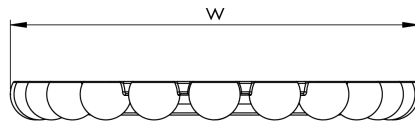

Zande Mirror

WM69

HEIGHT

1004mm | 39 3/4"

WIDTH

649mm | 25 3/4"

PROJECTION

63mm | 2 1/2"