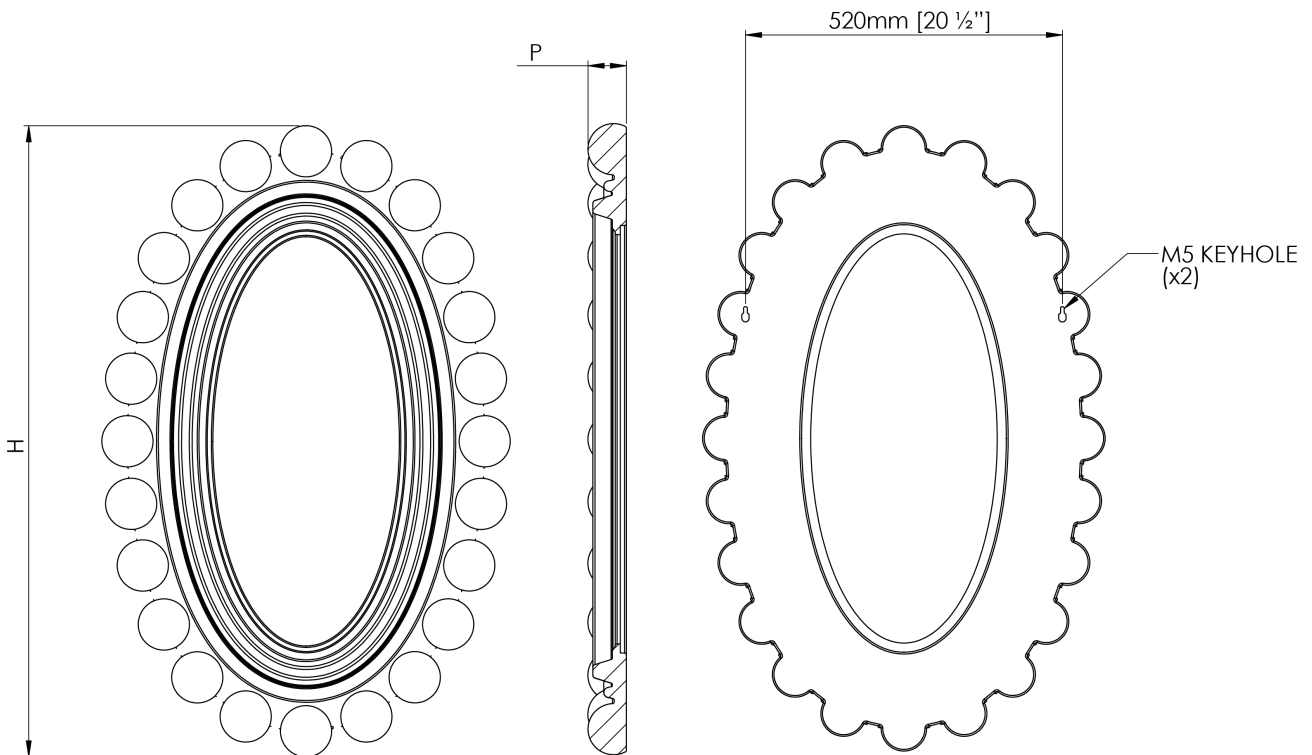

PORTA ROMANA

Zande Mirror

WM69 | Decayed Plaster

SPECIFICATIONS

HEIGHT	1004mm 39 3/4"
WIDTH	649mm 25 3/4"
PROJECTION	63mm 2 1/2"
WEIGHT	10kg 22 1/4lbs

DETAILS

CONSTRUCTED FROM	Cast composite with decorative finish
CRATE REQUIRED	Yes
DEDICATED CARRIER	Yes

FINISHES

Decayed Plaster, Indian Red

Zande Mirror

WM69

HEIGHT

1004mm | 39 3/4"

WIDTH

649mm | 25 3/4"

PROJECTION

63mm | 2 1/2"

TOP VIEW

FRONT VIEW

SIDE VIEW

REAR VIEW

Dimensions and weights are provided as a guide. All Porta Romana Products are made by hand and variations can occur in some products. The products you are buying or marketing are exclusive designs belonging to Porta Romana. Please do not submit design sheets featuring our products to other manufacturing companies nor to other parties who might. Any manufacturer found to be reproducing Porta Romana products will be breaching copyright law and will be actively pursued.