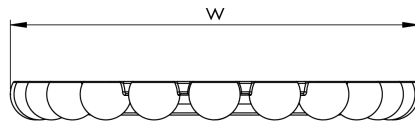

PORTA ROMANA

Zande Mirror

WM69 | Decayed Plaster

SPECIFICATIONS

HEIGHT	1004mm 39 3/4"
WIDTH	649mm 25 3/4"
PROJECTION	63mm 2 1/2"
WEIGHT	10kg 22 1/4lbs

DETAILS

CONSTRUCTED FROM	Cast composite with decorative finish
CRATE REQUIRED	Yes
DEDICATED CARRIER	Yes

FINISHES

Decayed Plaster, Indian Red

Zande Mirror

WM69

HEIGHT

1004mm | 39 3/4"

WIDTH

649mm | 25 3/4"

PROJECTION

63mm | 2 1/2"

TOP VIEW

FRONT VIEW

SIDE VIEW

REAR VIEW

Dimensions and weights are provided as a guide. All Porta Romana Products are made by hand and variations can occur in some products. The products you are buying or marketing are exclusive designs belonging to Porta Romana. Please do not submit design sheets featuring our products to other manufacturing companies nor to other parties who might. Any manufacturer found to be reproducing Porta Romana products will be breaching copyright law and will be actively pursued.