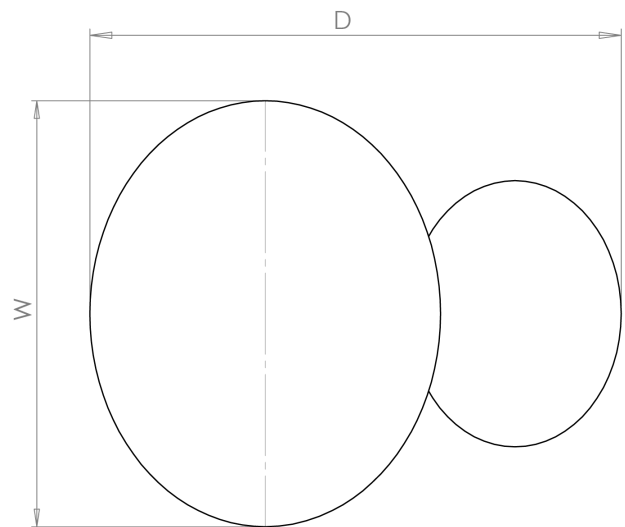

PORTA ROMANA

Terrazza Side Table

CST64 | Crimson Earth with Gold

SPECIFICATIONS

HEIGHT	562mm 22 1/4"
WIDTH	516mm 20 1/2"
DEPTH	400mm 15 3/4"
WEIGHT	16.2kg 35 3/4lbs

DETAILS

CONSTRUCTED FROM	Forged steel with decorative finish
SUITABLE FOR CUSTOMISATION	Yes
CRATE REQUIRED	Yes
DEDICATED CARRIER	Yes

FINISHES

Crimson Earth with Gold, Red Earth with Gold

Terrazza Side Table

CST64

HEIGHT

562mm | 22 1/4"

WIDTH

516mm | 20 1/2"

DEPTH

400mm | 15 3/4"

SIDE VIEW

TOP VIEW

FRONT VIEW

Dimensions and weights are provided as a guide. All Porta Romana Products are made by hand and variations can occur in some products. The products you are buying or marketing are exclusive designs belonging to Porta Romana. Please do not submit design sheets featuring our products to other manufacturing companies nor to other parties who might. Any manufacturer found to be reproducing Porta Romana products will be breaching copyright law and will be actively pursued.