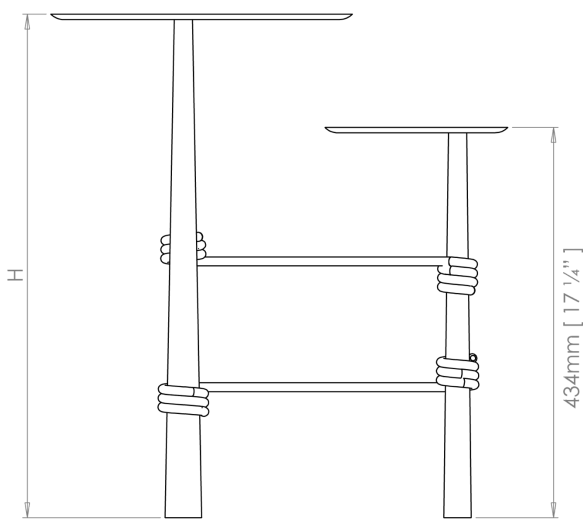

PORTA ROMANA

Terrazza Side Table

CST64 | Crimson Earth with Gold

SPECIFICATIONS

HEIGHT	562mm 22 1/4"
WIDTH	516mm 20 1/2"
DEPTH	400mm 15 3/4"
WEIGHT	16.2kg 35 3/4lbs

DETAILS

CONSTRUCTED FROM	Forged steel with decorative finish
SUITABLE FOR CUSTOMISATION	Yes
CRATE REQUIRED	Yes
DEDICATED CARRIER	Yes

FINISHES

Crimson Earth with Gold, Red Earth with Gold

Terrazza Side Table

CST64

HEIGHT

562mm | 22 1/4"

WIDTH

516mm | 20 1/2"

DEPTH

400mm | 15 3/4"

SIDE VIEW

TOP VIEW

FRONT VIEW

Dimensions and weights are provided as a guide. All Porta Romana Products are made by hand and variations can occur in some products. The products you are buying or marketing are exclusive designs belonging to Porta Romana. Please do not submit design sheets featuring our products to other manufacturing companies nor to other parties who might. Any manufacturer found to be reproducing Porta Romana products will be breaching copyright law and will be actively pursued.