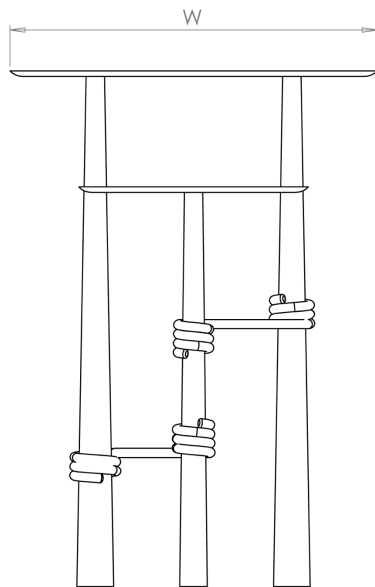

PORTA ROMANA

Terrazza Side Table

CST64 | Crimson Earth with Gold

SPECIFICATIONS

HEIGHT	562mm 22 1/4"
WIDTH	516mm 20 1/2"
DEPTH	400mm 15 3/4"
WEIGHT	16.2kg 35 3/4lbs

DETAILS

CONSTRUCTED FROM	Forged steel with decorative finish
SUITABLE FOR CUSTOMISATION	Yes
CRATE REQUIRED	Yes
DEDICATED CARRIER	Yes

FINISHES

Crimson Earth with Gold, Red Earth with Gold

Terrazza Side Table

CST64

HEIGHT

562mm | 22 1/4"

WIDTH

516mm | 20 1/2"

DEPTH

400mm | 15 3/4"

SIDE VIEW

TOP VIEW

FRONT VIEW

Dimensions and weights are provided as a guide. All Porta Romana Products are made by hand and variations can occur in some products. The products you are buying or marketing are exclusive designs belonging to Porta Romana. Please do not submit design sheets featuring our products to other manufacturing companies nor to other parties who might. Any manufacturer found to be reproducing Porta Romana products will be breaching copyright law and will be actively pursued.