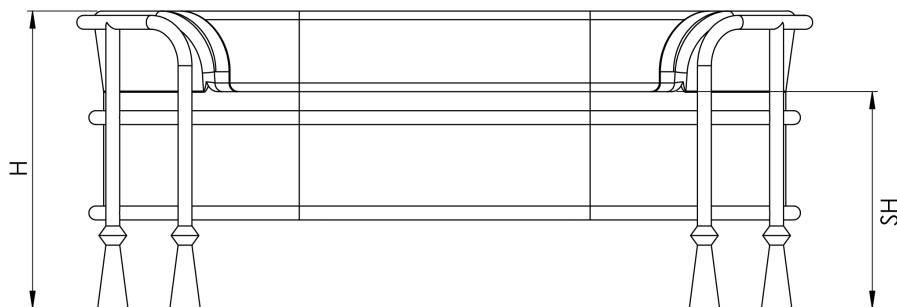

## HEIGHT

343mm | 13 3/4"

## WIDTH

850mm | 33 1/2"

## DEPTH

498mm | 19 3/4"

TOP VIEW

FRONT VIEW

Dimensions and weights are provided as a guide. All Porta Romana Products are made by hand and variations can occur in some products. The products you are buying or marketing are exclusive designs belonging to Porta Romana. Please do not submit design sheets featuring our products to other manufacturing companies nor to other parties who might. Any manufacturer found to be reproducing Porta Romana products will be breaching copyright law and will be actively pursued.