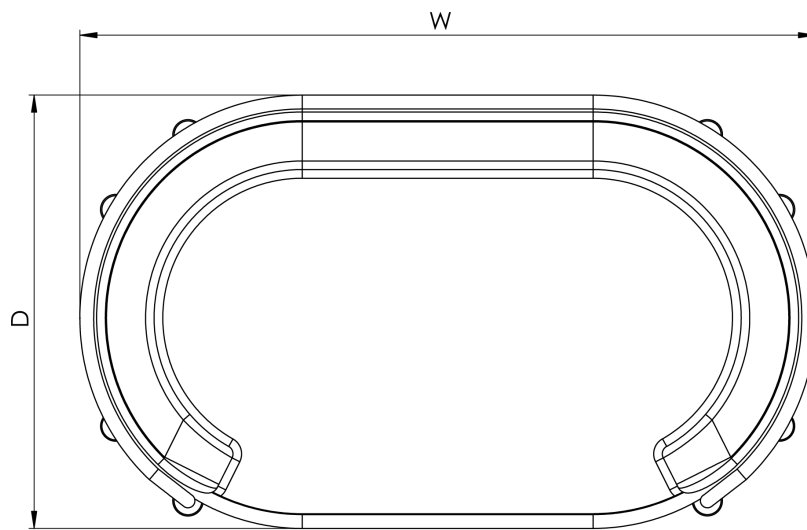

### SPECIFICATIONS

HEIGHT	343mm   13 3/4"
WIDTH	850mm   33 1/2"
DEPTH	498mm   19 3/4"
WEIGHT	18.6kg   41lbs

## HEIGHT

343mm | 13 3/4"

## WIDTH

850mm | 33 1/2"

## DEPTH

498mm | 19 3/4"

TOP VIEW

FRONT VIEW

Dimensions and weights are provided as a guide. All Porta Romana Products are made by hand and variations can occur in some products. The products you are buying or marketing are exclusive designs belonging to Porta Romana. Please do not submit design sheets featuring our products to other manufacturing companies nor to other parties who might. Any manufacturer found to be reproducing Porta Romana products will be breaching copyright law and will be actively pursued.