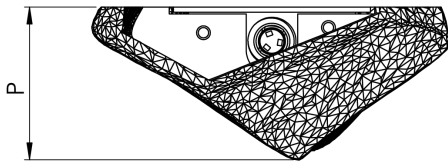

PORTA ROMANA

Quartz Wall Light Right

TWL176 | Decayed Plaster

SPECIFICATIONS

HEIGHT	235mm 9 1/2"
WIDTH	208mm 8 1/4"
PROJECTION	82mm 3 1/4"
WEIGHT	0.9kg 2lbs

DETAILS

CONSTRUCTED FROM	Cast composite with decorative finish
SUPPLIED BULB TYPE	1 x 320lm (3.2w) LED G9 Capsule
VOLTAGE	120 V
WATTAGE	25W
BATHROOM VERSION AVAILABLE	Damp Locations
UL LISTED	Yes

FINISHES

Autumn Gold, Decayed Plaster

Quartz Wall Light Right

TWL176

HEIGHT

235mm | 9 1/2"

WIDTH

208mm | 8 1/4"

PROJECTION

82mm | 3 1/4"

TOP VIEW

FRONT VIEW

REAR VIEW

Dimensions and weights are provided as a guide. All Porta Romana Products are made by hand and variations can occur in some products. The products you are buying or marketing are exclusive designs belonging to Porta Romana. Please do not submit design sheets featuring our products to other manufacturing companies nor to other parties who might. Any manufacturer found to be reproducing Porta Romana products will be breaching copyright law and will be actively pursued.