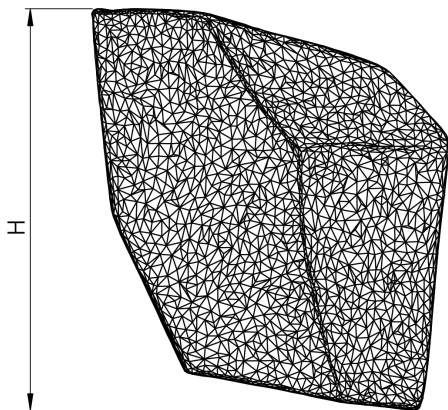

PORTA ROMANA

Quartz Wall Light Right

TWL176 | Decayed Plaster

SPECIFICATIONS

HEIGHT	235mm 9 1/2"
WIDTH	208mm 8 1/4"
PROJECTION	82mm 3 1/4"
WEIGHT	0.9kg 2lbs

DETAILS

CONSTRUCTED FROM	Cast composite with decorative finish
SUPPLIED BULB TYPE	1 x 320lm (3.2w) LED G9 Capsule
VOLTAGE	120 V
WATTAGE	25W
BATHROOM VERSION AVAILABLE	Damp Locations
UL LISTED	Yes

FINISHES

Autumn Gold, Decayed Plaster

Quartz Wall Light Right

TWL176

HEIGHT

235mm | 9 1/2"

WIDTH

208mm | 8 1/4"

PROJECTION

82mm | 3 1/4"

TOP VIEW

FRONT VIEW

REAR VIEW

Dimensions and weights are provided as a guide. All Porta Romana Products are made by hand and variations can occur in some products. The products you are buying or marketing are exclusive designs belonging to Porta Romana. Please do not submit design sheets featuring our products to other manufacturing companies nor to other parties who might. Any manufacturer found to be reproducing Porta Romana products will be breaching copyright law and will be actively pursued.