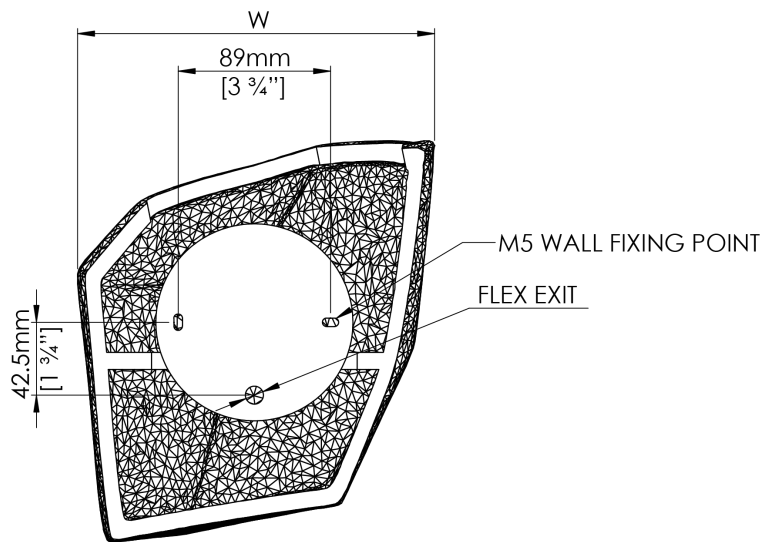

PORTA ROMANA

Quartz Wall Light Right

TWL176 | Decayed Plaster

SPECIFICATIONS

HEIGHT	235mm 9 1/2"
WIDTH	208mm 8 1/4"
PROJECTION	82mm 3 1/4"
WEIGHT	0.9kg 2lbs

DETAILS

CONSTRUCTED FROM	Cast composite with decorative finish
SUPPLIED BULB TYPE	1 x 320lm (3.2w) LED G9 Capsule
VOLTAGE	120 V
WATTAGE	25W
BATHROOM VERSION AVAILABLE	Damp Locations
UL LISTED	Yes

FINISHES

Autumn Gold, Decayed Plaster

Quartz Wall Light Right

TWL176

HEIGHT

235mm | 9 1/2"

WIDTH

208mm | 8 1/4"

PROJECTION

82mm | 3 1/4"

TOP VIEW

FRONT VIEW

REAR VIEW

Dimensions and weights are provided as a guide. All Porta Romana Products are made by hand and variations can occur in some products. The products you are buying or marketing are exclusive designs belonging to Porta Romana. Please do not submit design sheets featuring our products to other manufacturing companies nor to other parties who might. Any manufacturer found to be reproducing Porta Romana products will be breaching copyright law and will be actively pursued.