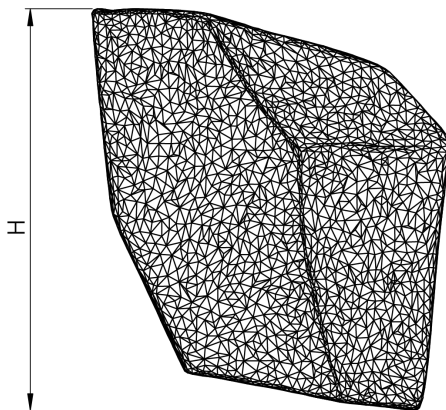

PORTA ROMANA

Quartz Wall Light Right

TWL176 | Autumn Gold

SPECIFICATIONS

HEIGHT	235mm 9 1/2"
WIDTH	208mm 8 1/4"
PROJECTION	82mm 3 1/4"
WEIGHT	0.9kg 2lbs

DETAILS

CONSTRUCTED FROM	Cast composite with decorative finish
SUPPLIED BULB TYPE	1 x 320lm (3.2w) LED G9 Capsule
VOLTAGE	120 V
WATTAGE	25W
BATHROOM VERSION AVAILABLE	Damp Locations
UL LISTED	Yes

FINISHES

Autumn Gold, Decayed Plaster

Quartz Wall Light Right

TWL176

HEIGHT

235mm | 9 1/2"

WIDTH

208mm | 8 1/4"

PROJECTION

82mm | 3 1/4"

TOP VIEW

FRONT VIEW

REAR VIEW

Dimensions and weights are provided as a guide. All Porta Romana Products are made by hand and variations can occur in some products. The products you are buying or marketing are exclusive designs belonging to Porta Romana. Please do not submit design sheets featuring our products to other manufacturing companies nor to other parties who might. Any manufacturer found to be reproducing Porta Romana products will be breaching copyright law and will be actively pursued.