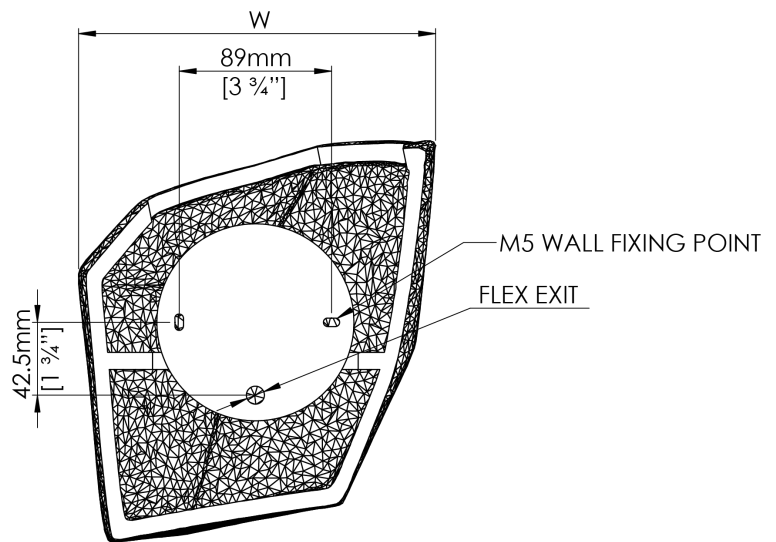

PORTA ROMANA

Quartz Wall Light Right

TWL176 | Autumn Gold

SPECIFICATIONS

HEIGHT	235mm 9 1/2"
WIDTH	208mm 8 1/4"
PROJECTION	82mm 3 1/4"
WEIGHT	0.9kg 2lbs

DETAILS

CONSTRUCTED FROM	Cast composite with decorative finish
SUPPLIED BULB TYPE	1 x 320lm (3.2w) LED G9 Capsule
VOLTAGE	120 V
WATTAGE	25W
BATHROOM VERSION AVAILABLE	Damp Locations
UL LISTED	Yes

FINISHES

Autumn Gold, Decayed Plaster

Quartz Wall Light Right

TWL176

HEIGHT

235mm | 9 1/2"

WIDTH

208mm | 8 1/4"

PROJECTION

82mm | 3 1/4"

TOP VIEW

FRONT VIEW

REAR VIEW

Dimensions and weights are provided as a guide. All Porta Romana Products are made by hand and variations can occur in some products. The products you are buying or marketing are exclusive designs belonging to Porta Romana. Please do not submit design sheets featuring our products to other manufacturing companies nor to other parties who might. Any manufacturer found to be reproducing Porta Romana products will be breaching copyright law and will be actively pursued.