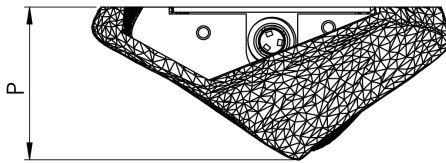

PORTA ROMANA

Quartz Wall Light Right

TWL176 | Autumn Gold

SPECIFICATIONS

HEIGHT	235mm 9 1/2"
WIDTH	208mm 8 1/4"
PROJECTION	82mm 3 1/4"
WEIGHT	0.9kg 2lbs

DETAILS

CONSTRUCTED FROM	Cast composite with decorative finish
SUPPLIED BULB TYPE	1 x 320lm (3.2w) LED G9 Capsule
VOLTAGE	120 V
WATTAGE	25W
BATHROOM VERSION AVAILABLE	Damp Locations
UL LISTED	Yes

FINISHES

Autumn Gold, Decayed Plaster

Quartz Wall Light Right

TWL176

HEIGHT

235mm | 9 1/2"

WIDTH

208mm | 8 1/4"

PROJECTION

82mm | 3 1/4"

TOP VIEW

FRONT VIEW

REAR VIEW

Dimensions and weights are provided as a guide. All Porta Romana Products are made by hand and variations can occur in some products. The products you are buying or marketing are exclusive designs belonging to Porta Romana. Please do not submit design sheets featuring our products to other manufacturing companies nor to other parties who might. Any manufacturer found to be reproducing Porta Romana products will be breaching copyright law and will be actively pursued.