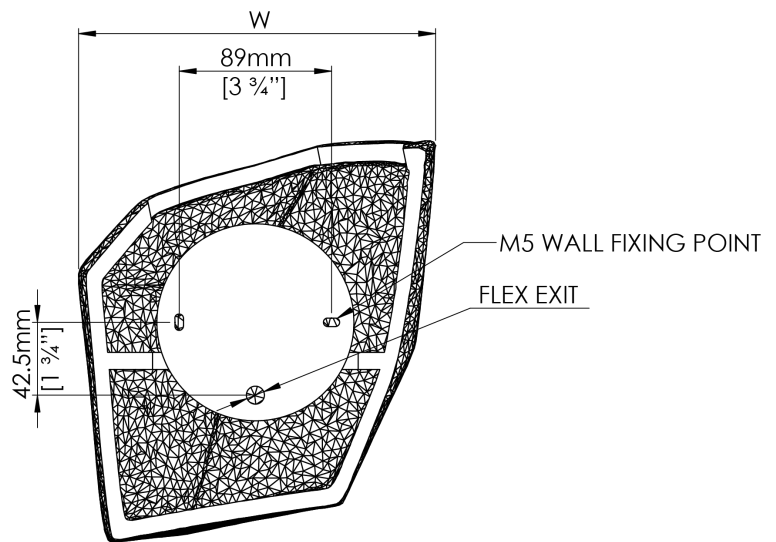

### SPECIFICATIONS

HEIGHT	235mm   9 1/2"
WIDTH	208mm   8 1/4"
PROJECTION	82mm   3 1/4"
WEIGHT	0.9kg   2lbs

## HEIGHT

235mm | 9 1/2"

## WIDTH

208mm | 8 1/4"

## PROJECTION

82mm | 3 1/4"

TOP VIEW

FRONT VIEW

REAR VIEW

Dimensions and weights are provided as a guide. All Porta Romana Products are made by hand and variations can occur in some products. The products you are buying or marketing are exclusive designs belonging to Porta Romana. Please do not submit design sheets featuring our products to other manufacturing companies nor to other parties who might. Any manufacturer found to be reproducing Porta Romana products will be breaching copyright law and will be actively pursued.