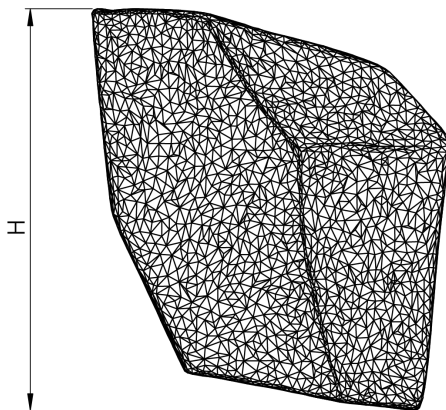

## WIDTH

208mm | 8 1/4"

## PROJECTION

82mm | 3 1/4"

TOP VIEW

FRONT VIEW

REAR VIEW

Dimensions and weights are provided as a guide. All Porta Romana Products are made by hand and variations can occur in some products. The products you are buying or marketing are exclusive designs belonging to Porta Romana. Please do not submit design sheets featuring our products to other manufacturing companies nor to other parties who might. Any manufacturer found to be reproducing Porta Romana products will be breaching copyright law and will be actively pursued.