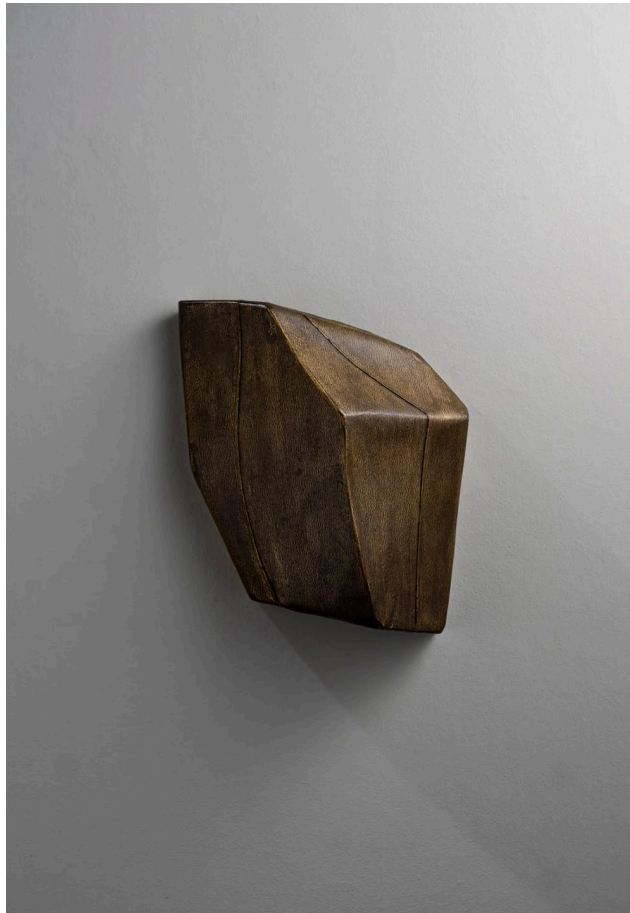

PORTA ROMANA

Quartz Wall Light Left

TWL176 | Autumn Gold

SPECIFICATIONS

HEIGHT	235mm 9 1/2"
WIDTH	208mm 8 1/4"
PROJECTION	82mm 3 1/4"
WEIGHT	0.9kg 2lbs

DETAILS

CONSTRUCTED FROM	Cast composite with decorative finish
SUPPLIED BULB TYPE	1 x 320lm (3.2w) LED G9 Capsule
VOLTAGE	120 V
WATTAGE	25W
BATHROOM VERSION AVAILABLE	Damp Locations
UL LISTED	Yes

FINISHES

Autumn Gold, Decayed Plaster

Quartz Wall Light Left

TWL176

HEIGHT

235mm | 9 1/2"

WIDTH

208mm | 8 1/4"