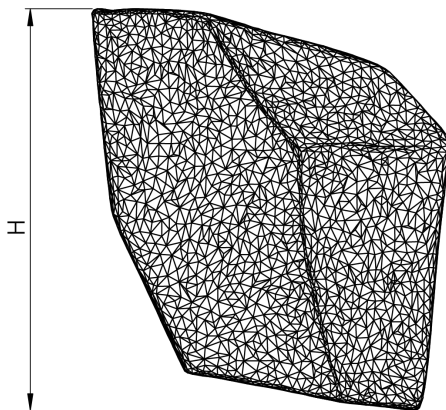

PORTA ROMANA

Quartz Wall Light Left

TWL176 | Autumn Gold

SPECIFICATIONS

HEIGHT	235mm 9 1/2"
WIDTH	208mm 8 1/4"
PROJECTION	82mm 3 1/4"
WEIGHT	0.9kg 2lbs

DETAILS

CONSTRUCTED FROM	Cast composite with decorative finish
SUPPLIED BULB TYPE	1 x 320lm (3.2w) LED G9 Capsule
VOLTAGE	120 V
WATTAGE	25W
BATHROOM VERSION AVAILABLE	Damp Locations
UL LISTED	Yes

FINISHES

Autumn Gold, Decayed Plaster

Quartz Wall Light Left

TWL176

HEIGHT

235mm | 9 1/2"

WIDTH

208mm | 8 1/4"

PROJECTION

82mm | 3 1/4"

TOP VIEW

FRONT VIEW

REAR VIEW

Dimensions and weights are provided as a guide. All Porta Romana Products are made by hand and variations can occur in some products. The products you are buying or marketing are exclusive designs belonging to Porta Romana. Please do not submit design sheets featuring our products to other manufacturing companies nor to other parties who might. Any manufacturer found to be reproducing Porta Romana products will be breaching copyright law and will be actively pursued.