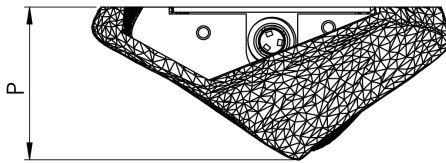

PORTA ROMANA

Quartz Wall Light Left

TWL176 | Autumn Gold

SPECIFICATIONS

HEIGHT	235mm 9 1/2"
WIDTH	208mm 8 1/4"
PROJECTION	82mm 3 1/4"
WEIGHT	0.9kg 2lbs

DETAILS

CONSTRUCTED FROM	Cast composite with decorative finish
SUPPLIED BULB TYPE	1 x 320lm (3.2w) LED G9 Capsule
VOLTAGE	120 V
WATTAGE	25W
BATHROOM VERSION AVAILABLE	Damp Locations
UL LISTED	Yes

FINISHES

Autumn Gold, Decayed Plaster

Quartz Wall Light Left

TWL176

HEIGHT

235mm | 9 1/2"

WIDTH

208mm | 8 1/4"

PROJECTION

82mm | 3 1/4"

TOP VIEW

FRONT VIEW

REAR VIEW

Dimensions and weights are provided as a guide. All Porta Romana Products are made by hand and variations can occur in some products. The products you are buying or marketing are exclusive designs belonging to Porta Romana. Please do not submit design sheets featuring our products to other manufacturing companies nor to other parties who might. Any manufacturer found to be reproducing Porta Romana products will be breaching copyright law and will be actively pursued.