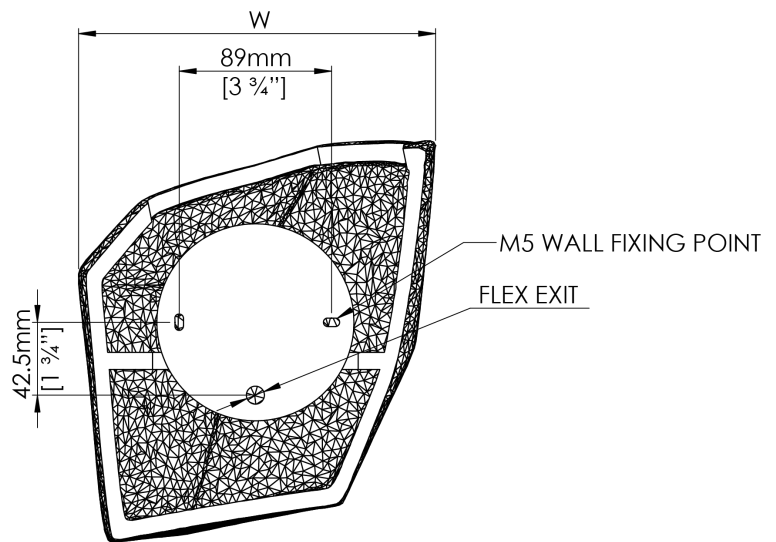

PORTA ROMANA

Quartz Wall Light Left

TWL176 | Autumn Gold

SPECIFICATIONS

HEIGHT	235mm 9 1/2"
WIDTH	208mm 8 1/4"
PROJECTION	82mm 3 1/4"
WEIGHT	0.9kg 2lbs

DETAILS

CONSTRUCTED FROM	Cast composite with decorative finish
SUPPLIED BULB TYPE	1 x 320lm (3.2w) LED G9 Capsule
VOLTAGE	120 V
WATTAGE	25W
BATHROOM VERSION AVAILABLE	Damp Locations
UL LISTED	Yes

FINISHES

Autumn Gold, Decayed Plaster

Quartz Wall Light Left

TWL176

HEIGHT

235mm | 9 1/2"

WIDTH

208mm | 8 1/4"

PROJECTION

82mm | 3 1/4"

TOP VIEW

FRONT VIEW

REAR VIEW

Dimensions and weights are provided as a guide. All Porta Romana Products are made by hand and variations can occur in some products. The products you are buying or marketing are exclusive designs belonging to Porta Romana. Please do not submit design sheets featuring our products to other manufacturing companies nor to other parties who might. Any manufacturer found to be reproducing Porta Romana products will be breaching copyright law and will be actively pursued.