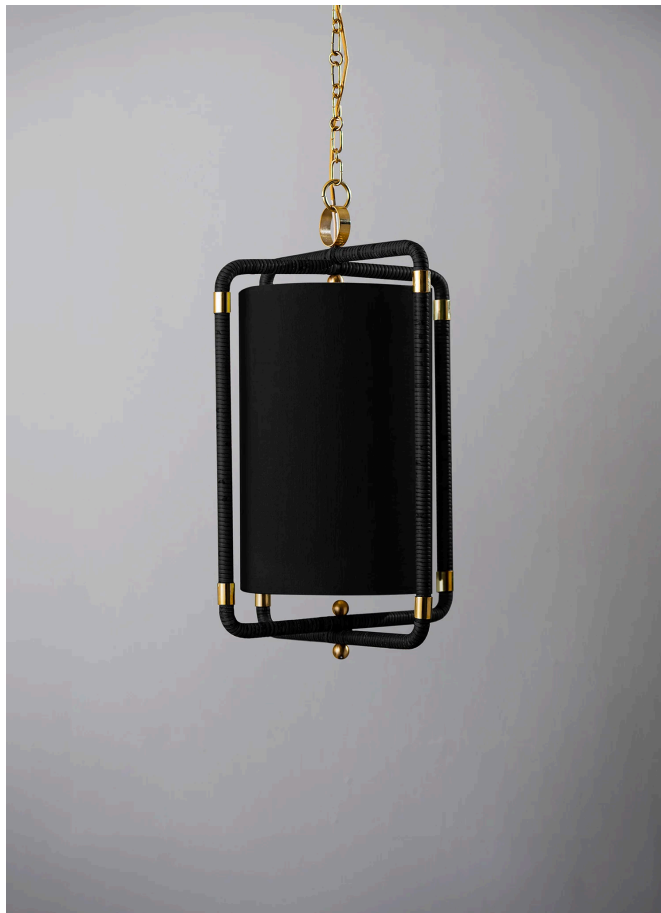

PORTA ROMANA

Holden Lantern Ceiling Light

MCL116 | Black and Brass

SPECIFICATIONS

HEIGHT	710mm 28"
WIDTH	410mm 16 1/4"
DEPTH	410mm 16 1/4"
WEIGHT	3.4kg 7 1/2lbs
STANDARD DROP	1810mm 71 1/4"
MINIMUM DROP	810mm 32"

DETAILS

CONSTRUCTED FROM	Steel and lacquered brass with wrapped cane
RECOMMENDED SHADE	12 Holden Cylinder
SUPPLIED BULB TYPE	1 x 700lm (8w) LED E26 A60/A19
VOLTAGE	120 V
WATTAGE	100W
EXTRA CHAIN AVAILABLE	Yes
UL LISTED	Yes

FINISHES

Black and Antique Brass, Black and Brass, Burgundy and Antique Brass, Burgundy and Brass, Dark Cane and Antique Brass, Dark Cane and Brass