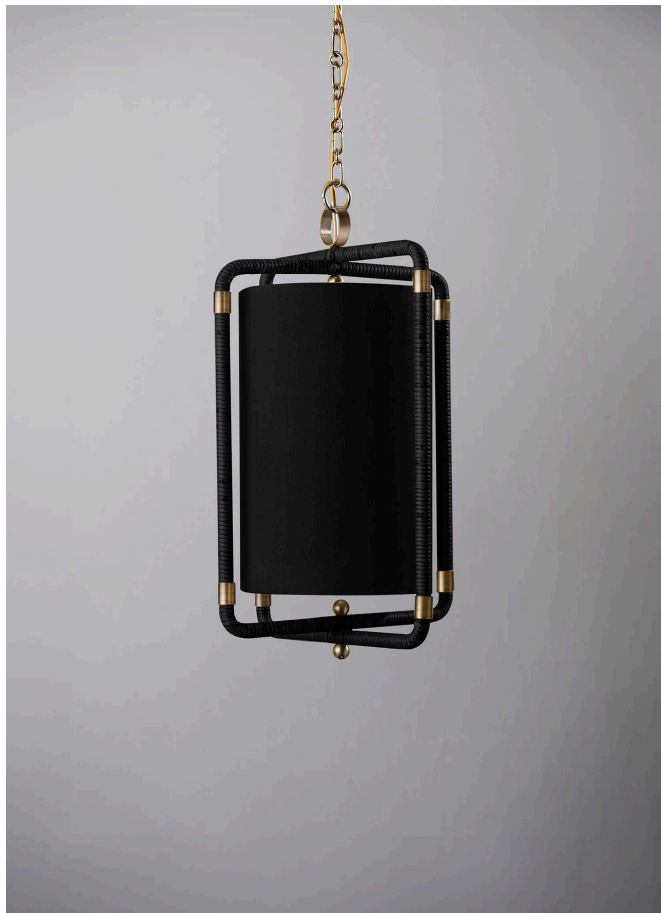

# PORTA ROMANA

## Holden Lantern Ceiling Light

MCL116 | Black and Antique Brass

### SPECIFICATIONS

HEIGHT	710mm   28"
WIDTH	410mm   16 1/4"
DEPTH	410mm   16 1/4"
WEIGHT	3.4kg   7 1/2lbs
STANDARD DROP	1810mm   71 1/4"
MINIMUM DROP	810mm   32"

### DETAILS

CONSTRUCTED FROM	Steel and lacquered brass with wrapped cane
RECOMMENDED SHADE	12 Holden Cylinder
SUPPLIED BULB TYPE	1 x 700lm (8w) LED E26 A60/A19
VOLTAGE	120 V
WATTAGE	100W
EXTRA CHAIN AVAILABLE	Yes
UL LISTED	Yes