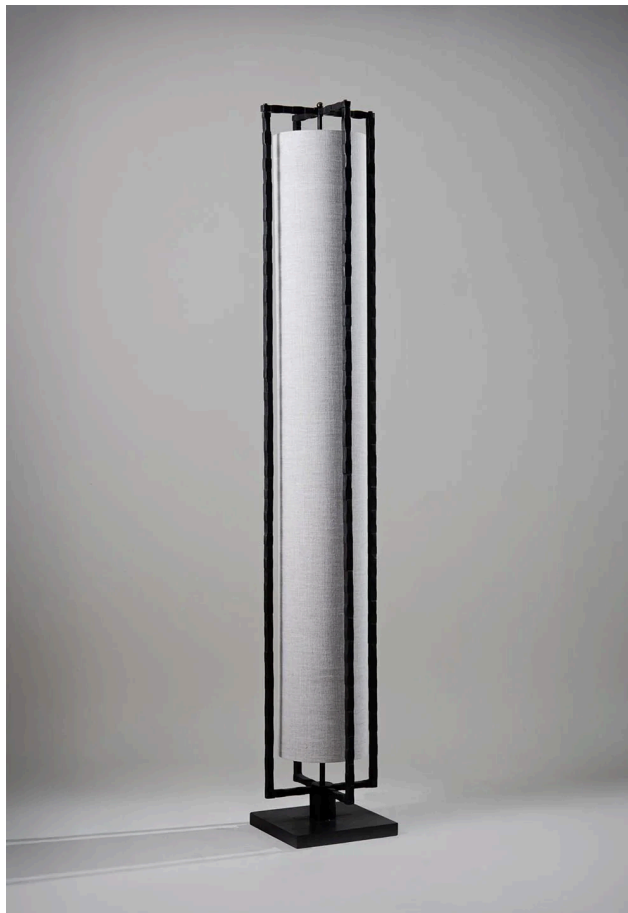

PORTA ROMANA

Giacometti Floor Lamp

MFL60 | Carbon

SPECIFICATIONS

HEIGHT	1656mm 65 1/4"
WIDTH	280mm 11 1/4"
DEPTH	280mm 11 1/4"
WEIGHT	22kg 48 1/2lbs

DETAILS

CONSTRUCTED FROM	Forged steel with decorative finish
RECOMMENDED SHADE	8 Giacometti Cylinder
SUPPLIED BULB TYPE	LED Supplied Fitted
FLEX AND SWITCH	Brown flex with Black switch
VOLTAGE	120 V
WATTAGE	6W
SUITABLE FOR CUSTOMISATION	Yes
DEDICATED CARRIER	Yes

FINISHES

Carbon, Gold, Versailles Gold