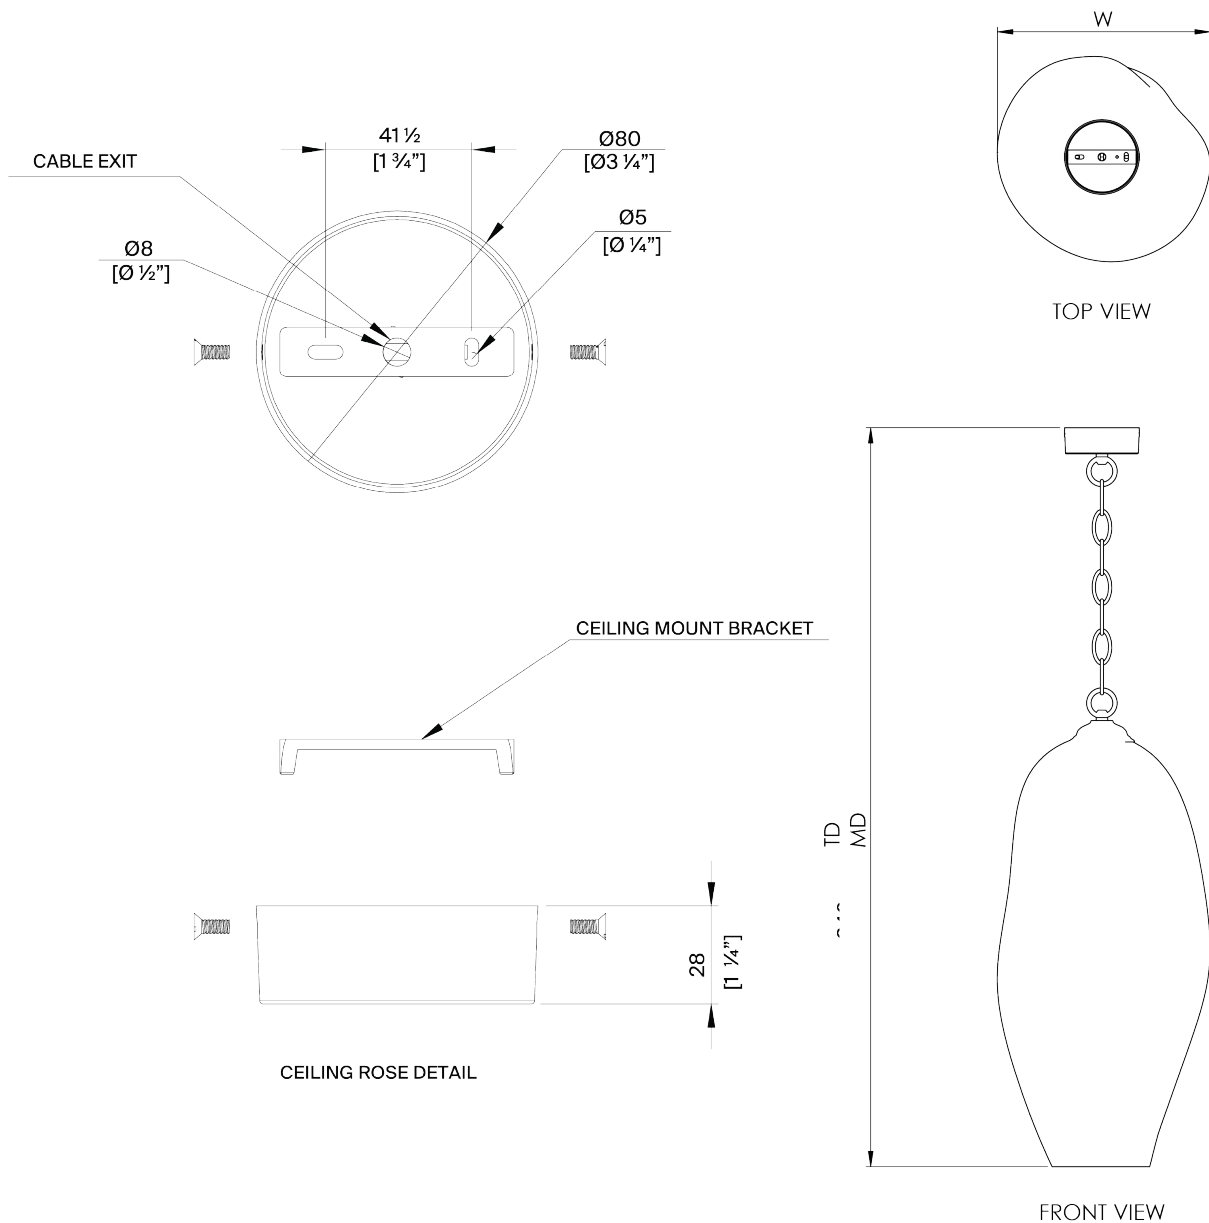

PORTA ROMANA

Edna Pendant

MCL115 | Rosewood

SPECIFICATIONS

HEIGHT	465mm 18 1/2"
WIDTH	224mm 9"
DEPTH	229mm 9 1/4"
WEIGHT	4kg 9lbs
STANDARD DROP	1485mm 58 1/2"
MINIMUM DROP	505mm 20"

DETAILS

CONSTRUCTED FROM	Handblown glass with brass detail
SUPPLIED BULB TYPE	1 x 400lm (3w) LED E12 Golf Ball
VOLTAGE	120 V
WATTAGE	40W
BATHROOM VERSION AVAILABLE	Damp Locations
EXTRA CHAIN AVAILABLE	Yes
UL LISTED	Yes

FINISHES

Bubbles, Flax, Forget-Me-Not, Lemongrass, Lime, Rosewood

Edna Pendant

MCL115

HEIGHT

465mm | 18 1/2"

WIDTH

224mm | 9"

DEPTH

229mm | 9 1/4"

MINIMUM DROP

505mm | 20"

TOTAL DROP

1485mm | 58 1/2"

Dimensions and weights are provided as a guide. All Porta Romana Products are made by hand and variations can occur in some products. The products you are buying or marketing are exclusive designs belonging to Porta Romana. Please do not submit design sheets featuring our products to other manufacturing companies nor to other parties who might. Any manufacturer found to be reproducing Porta Romana products will be breaching copyright law and will be actively pursued.