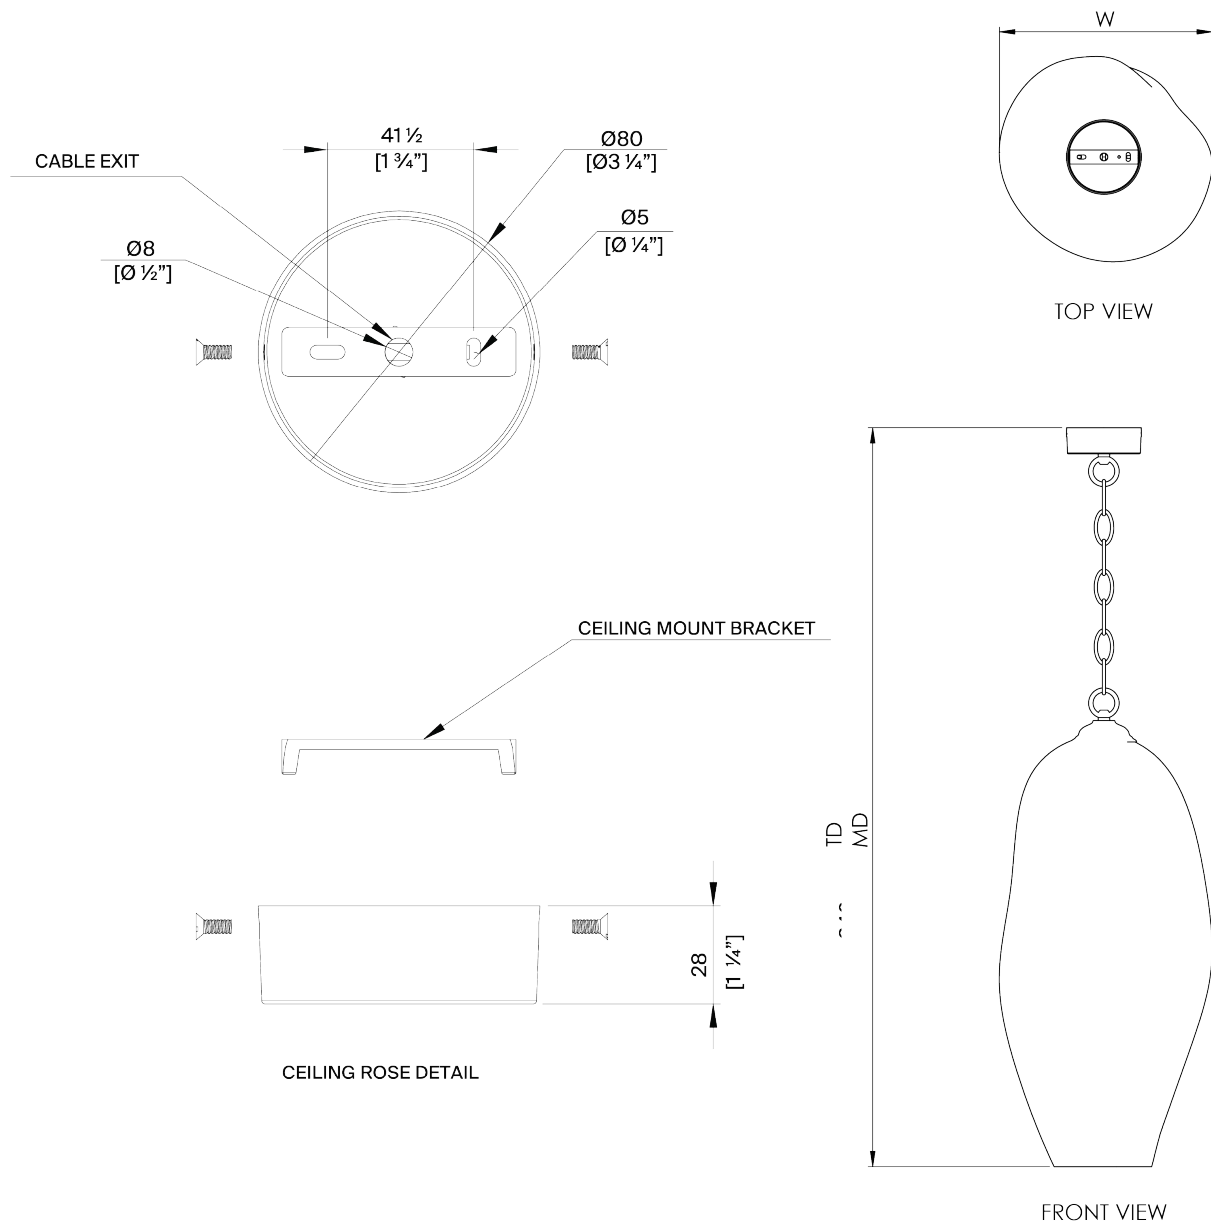

PORTA ROMANA

Edna Pendant

MCL115 | Lemongrass

SPECIFICATIONS

HEIGHT	465mm 18 1/2"
WIDTH	224mm 9"
DEPTH	229mm 9 1/4"
WEIGHT	4kg 9lbs
STANDARD DROP	1485mm 58 1/2"
MINIMUM DROP	505mm 20"

DETAILS

CONSTRUCTED FROM	Handblown glass with brass detail
SUPPLIED BULB TYPE	1 x 400lm (3w) LED E12 Golf Ball
VOLTAGE	120 V
WATTAGE	40W
BATHROOM VERSION AVAILABLE	Damp Locations
EXTRA CHAIN AVAILABLE	Yes
UL LISTED	Yes

FINISHES

Bubbles, Flax, Forget-Me-Not, Lemongrass, Lime, Rosewood

Edna Pendant

MCL115

HEIGHT

465mm | 18 1/2"

WIDTH

224mm | 9"

DEPTH

229mm | 9 1/4"

MINIMUM DROP

505mm | 20"

TOTAL DROP

1485mm | 58 1/2"

Dimensions and weights are provided as a guide. All Porta Romana Products are made by hand and variations can occur in some products. The products you are buying or marketing are exclusive designs belonging to Porta Romana. Please do not submit design sheets featuring our products to other manufacturing companies nor to other parties who might. Any manufacturer found to be reproducing Porta Romana products will be breaching copyright law and will be actively pursued.