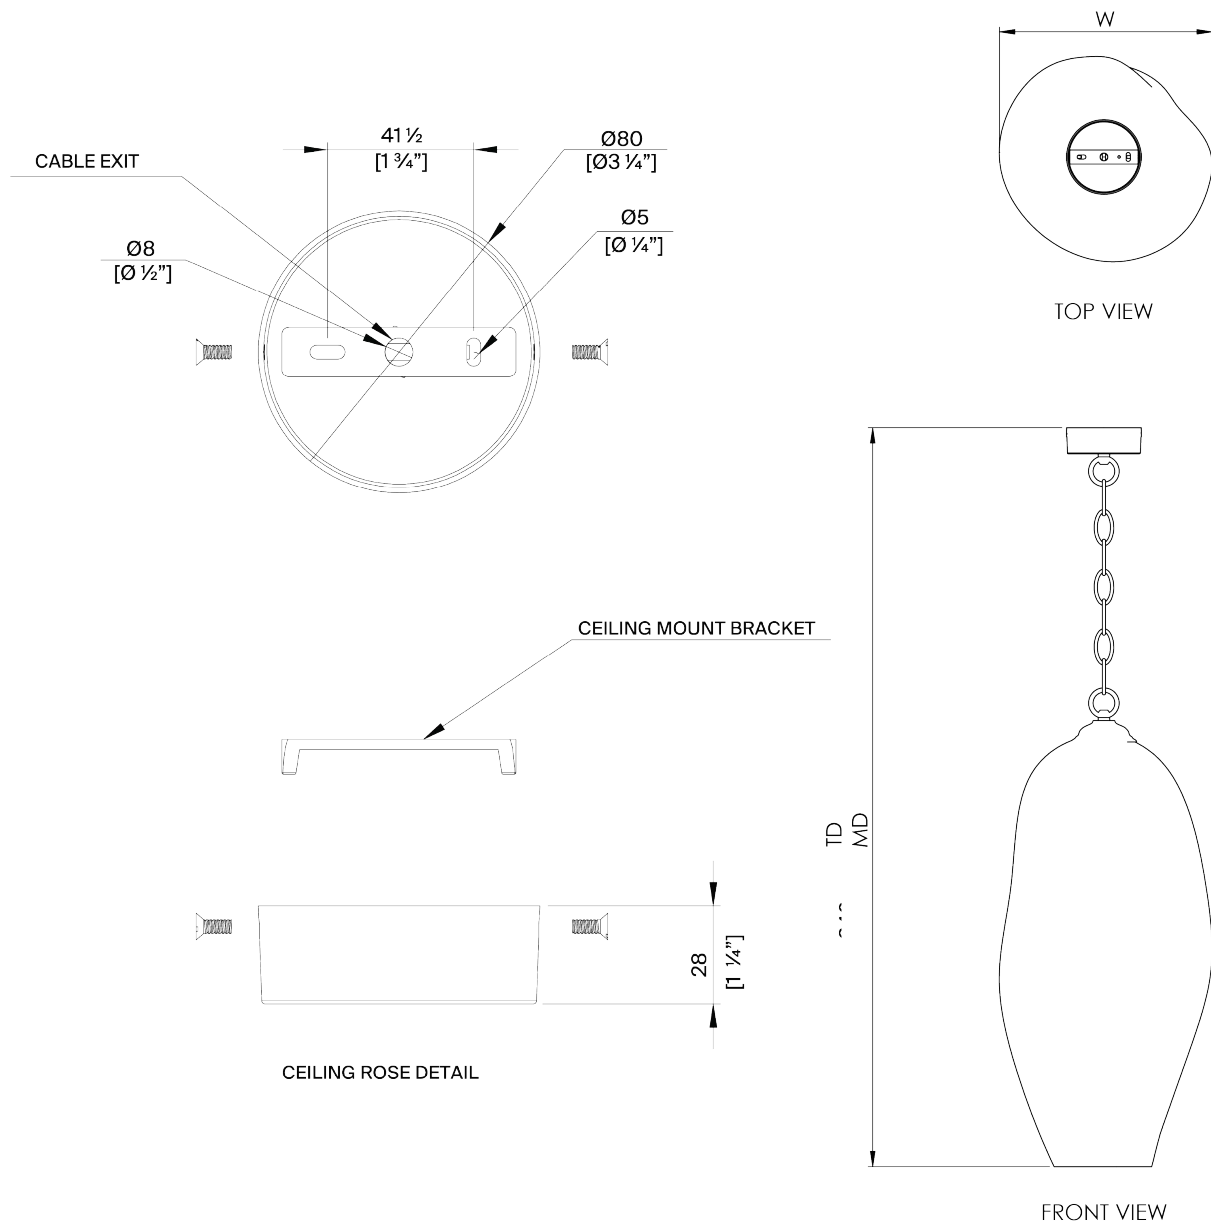

PORTA ROMANA

Edna Pendant

MCL115 | Lime

SPECIFICATIONS

HEIGHT	465mm 18 1/2"
WIDTH	224mm 9"
DEPTH	229mm 9 1/4"
WEIGHT	4kg 9lbs
STANDARD DROP	1485mm 58 1/2"
MINIMUM DROP	505mm 20"

DETAILS

CONSTRUCTED FROM	Handblown glass with brass detail
SUPPLIED BULB TYPE	1 x 400lm (3w) LED E12 Golf Ball
VOLTAGE	120 V
WATTAGE	40W
BATHROOM VERSION AVAILABLE	Damp Locations
EXTRA CHAIN AVAILABLE	Yes
UL LISTED	Yes

FINISHES

Bubbles, Flax, Forget-Me-Not, Lemongrass, Lime, Rosewood

Edna Pendant

MCL115

HEIGHT

465mm | 18 1/2"

WIDTH

224mm | 9"

DEPTH

229mm | 9 1/4"

MINIMUM DROP

505mm | 20"

TOTAL DROP

1485mm | 58 1/2"

Dimensions and weights are provided as a guide. All Porta Romana Products are made by hand and variations can occur in some products. The products you are buying or marketing are exclusive designs belonging to Porta Romana. Please do not submit design sheets featuring our products to other manufacturing companies nor to other parties who might. Any manufacturer found to be reproducing Porta Romana products will be breaching copyright law and will be actively pursued.