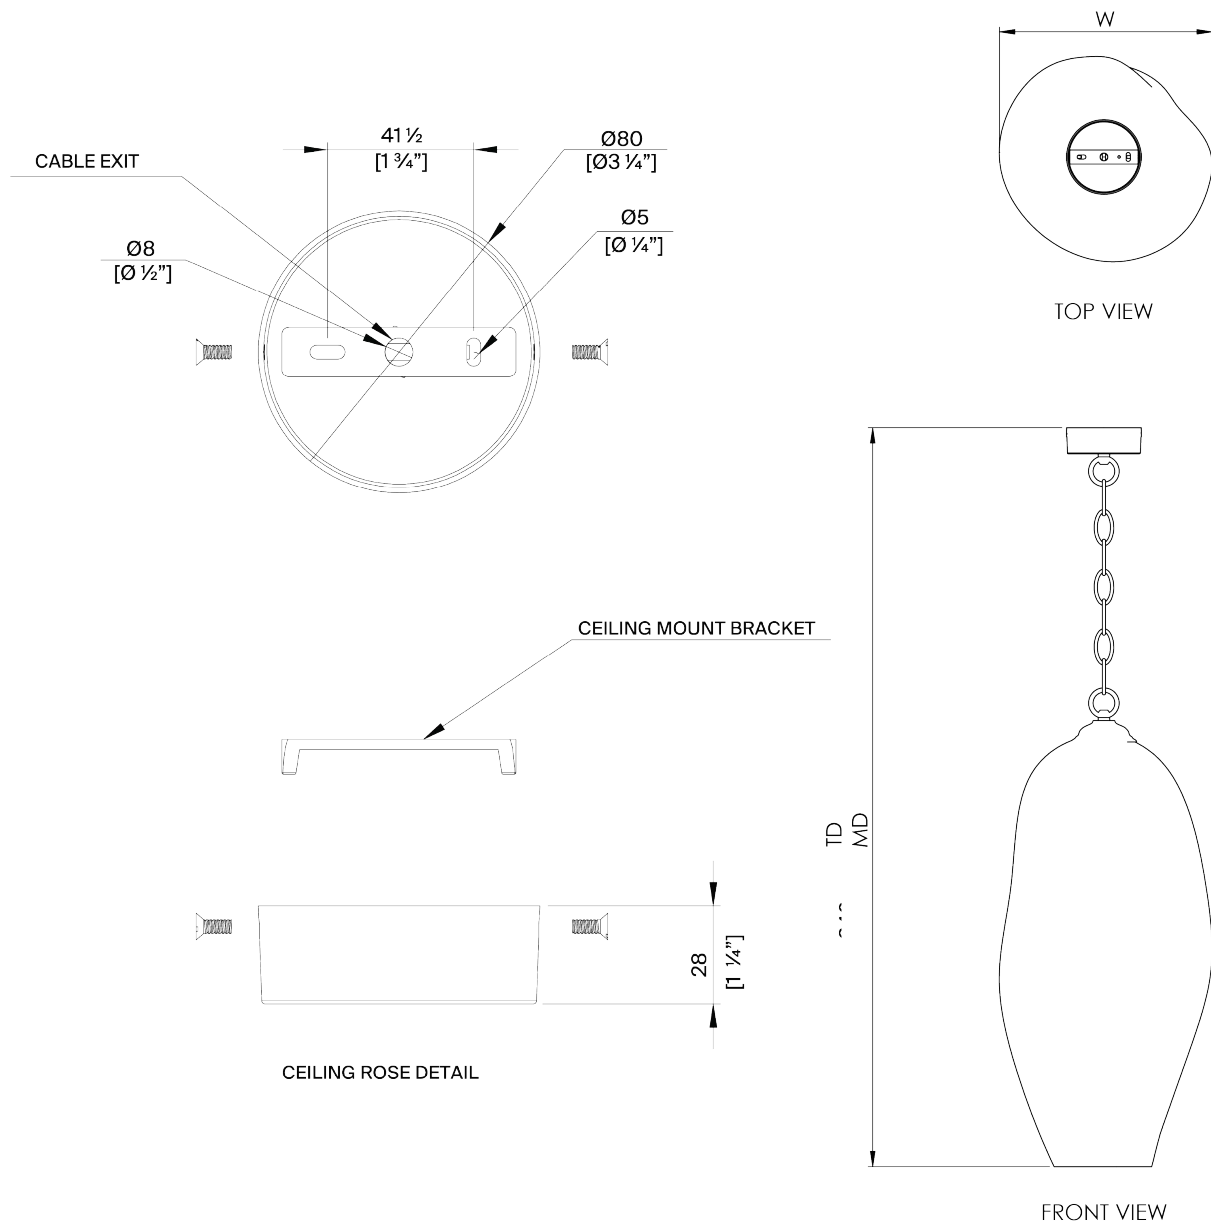

Edna Pendant

MCL115

HEIGHT

465mm | 18 1/2"

WIDTH

224mm | 9"

DEPTH

229mm | 9 1/4"

MINIMUM DROP

505mm | 20"

TOTAL DROP

1485mm | 58 1/2"

Dimensions and weights are provided as a guide. All Porta Romana Products are made by hand and variations can occur in some products. The products you are buying or marketing are exclusive designs belonging to Porta Romana. Please do not submit design sheets featuring our products to other manufacturing companies nor to other parties who might. Any manufacturer found to be reproducing Porta Romana products will be breaching copyright law and will be actively pursued.