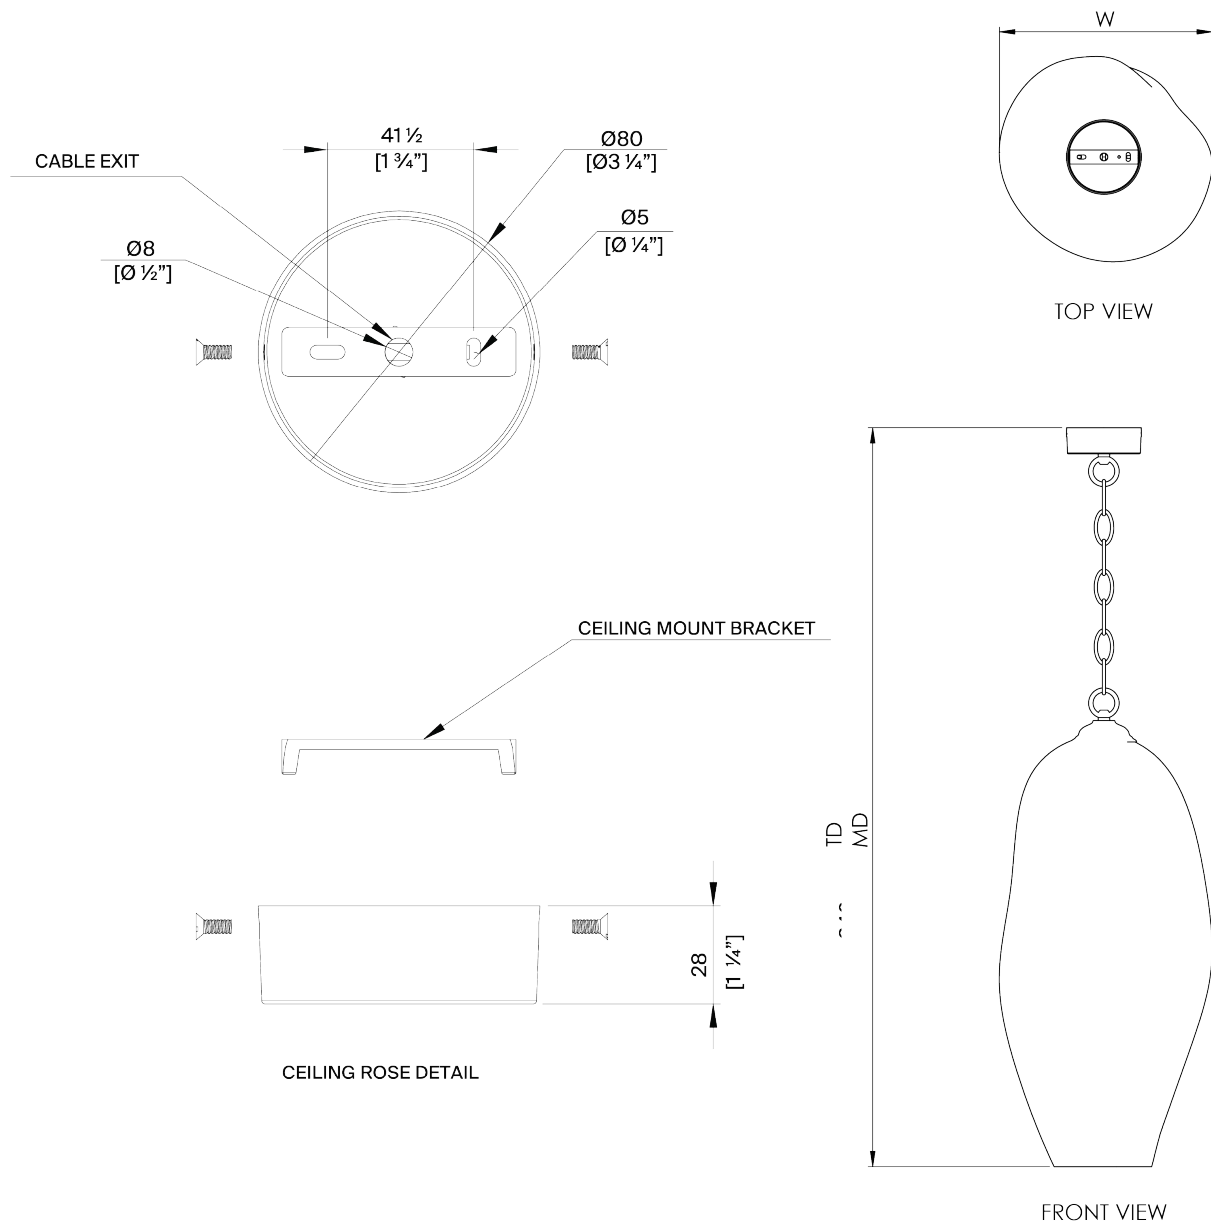

PORTA ROMANA

Edna Pendant

MCL115 | Flax

SPECIFICATIONS

HEIGHT	465mm 18 1/2"
WIDTH	224mm 9"
DEPTH	229mm 9 1/4"
WEIGHT	4kg 9lbs
STANDARD DROP	1485mm 58 1/2"
MINIMUM DROP	505mm 20"

DETAILS

CONSTRUCTED FROM	Handblown glass with brass detail
SUPPLIED BULB TYPE	1 x 400lm (3w) LED E12 Golf Ball
VOLTAGE	120 V
WATTAGE	40W
BATHROOM VERSION AVAILABLE	Damp Locations
EXTRA CHAIN AVAILABLE	Yes
UL LISTED	Yes

FINISHES

Bubbles, Flax, Forget-Me-Not, Lemongrass, Lime, Rosewood

Edna Pendant

MCL115

HEIGHT

465mm | 18 1/2"

WIDTH

224mm | 9"

DEPTH

229mm | 9 1/4"

MINIMUM DROP

505mm | 20"

TOTAL DROP

1485mm | 58 1/2"

Dimensions and weights are provided as a guide. All Porta Romana Products are made by hand and variations can occur in some products. The products you are buying or marketing are exclusive designs belonging to Porta Romana. Please do not submit design sheets featuring our products to other manufacturing companies nor to other parties who might. Any manufacturer found to be reproducing Porta Romana products will be breaching copyright law and will be actively pursued.