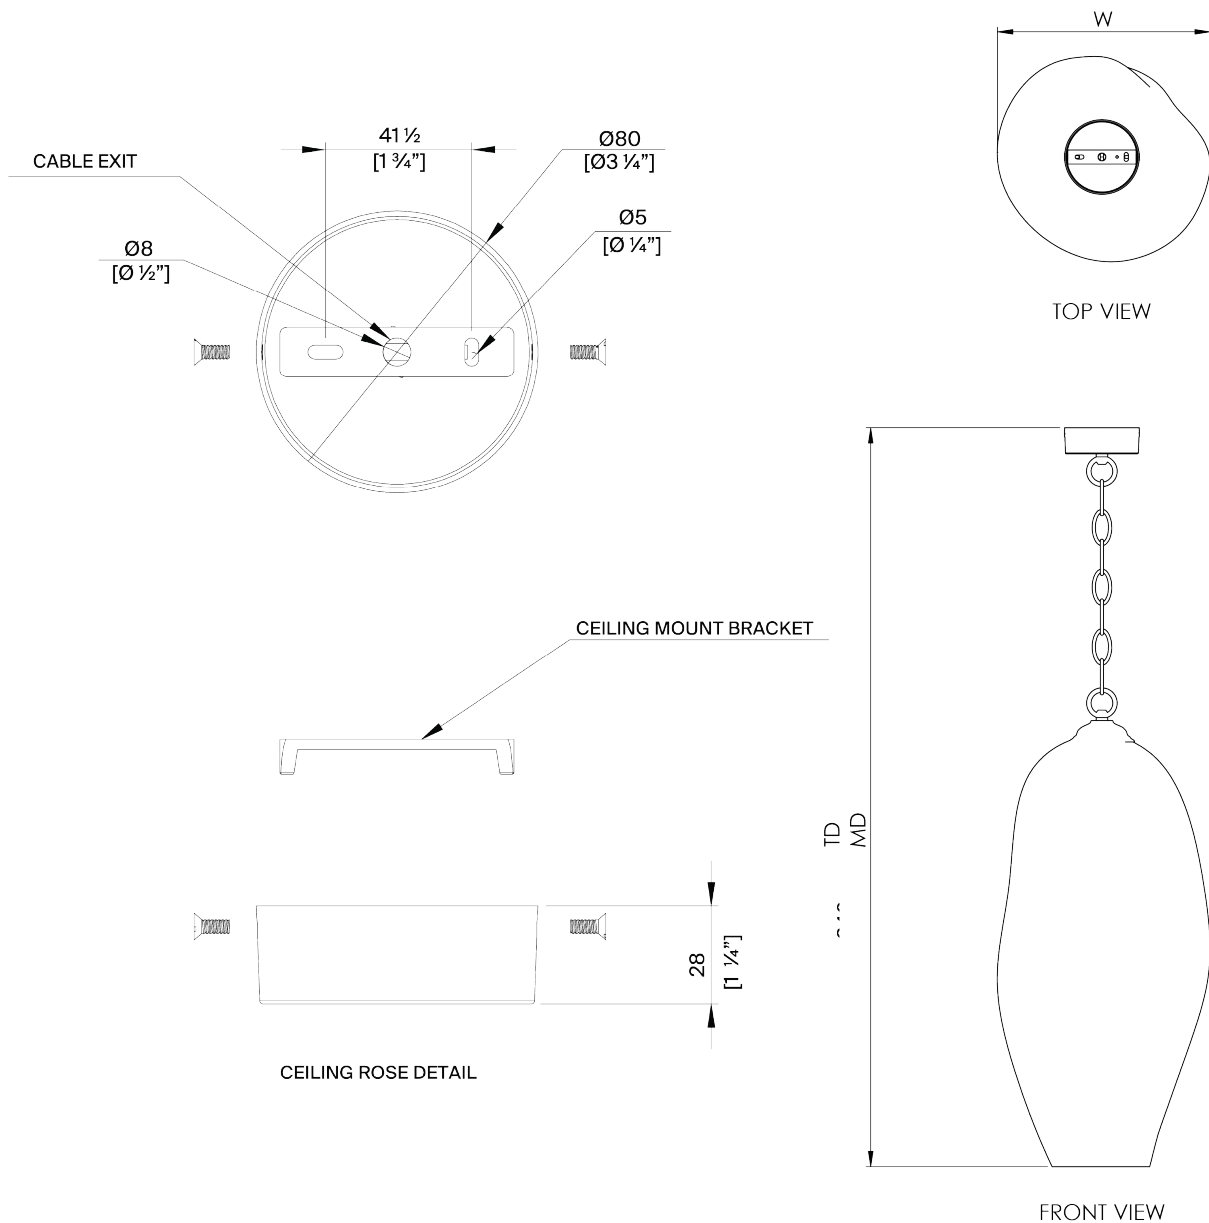

PORTA ROMANA

Edna Pendant

MCL115 | Bubbles

SPECIFICATIONS

HEIGHT	465mm 18 1/2"
WIDTH	224mm 9"
DEPTH	229mm 9 1/4"
WEIGHT	4kg 9lbs
STANDARD DROP	1485mm 58 1/2"
MINIMUM DROP	505mm 20"

DETAILS

CONSTRUCTED FROM	Handblown glass with brass detail
SUPPLIED BULB TYPE	1 x 400lm (3w) LED E12 Golf Ball
VOLTAGE	120 V
WATTAGE	40W
BATHROOM VERSION AVAILABLE	Damp Locations
EXTRA CHAIN AVAILABLE	Yes
UL LISTED	Yes

FINISHES

Bubbles, Flax, Forget-Me-Not, Lemongrass, Lime, Rosewood

Edna Pendant

MCL115

HEIGHT

465mm | 18 1/2"

WIDTH

224mm | 9"

DEPTH

229mm | 9 1/4"

MINIMUM DROP

505mm | 20"

TOTAL DROP

1485mm | 58 1/2"

Dimensions and weights are provided as a guide. All Porta Romana Products are made by hand and variations can occur in some products. The products you are buying or marketing are exclusive designs belonging to Porta Romana. Please do not submit design sheets featuring our products to other manufacturing companies nor to other parties who might. Any manufacturer found to be reproducing Porta Romana products will be breaching copyright law and will be actively pursued.