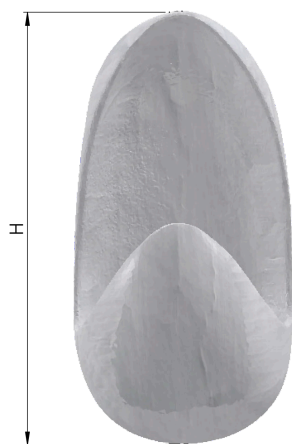

PORTA ROMANA

Caju Wall Light

TWL175 | Fired Copper with Bright Gold

SPECIFICATIONS

HEIGHT	310mm 12 1/4"
WIDTH	163mm 6 1/2"
PROJECTION	174mm 6 3/4"
WEIGHT	3.5kg 7 3/4lbs

DETAILS

CONSTRUCTED FROM	Cast composite with decorative finish
SUPPLIED BULB TYPE	1 x 75lm (1w) LED Module Supplied Fitted
VOLTAGE	120 V
WATTAGE	1W

FINISHES

Decayed Plaster, Fired Copper with Bright Gold

Caju Wall Light

TWL175

HEIGHT

310mm | 12 1/4"

WIDTH

163mm | 6 1/2"

PROJECTION

174mm | 6 3/4"

TOP VIEW

RIGHT VIEW

FRONT VIEW

Dimensions and weights are provided as a guide. All Porta Romana Products are made by hand and variations can occur in some products. The products you are buying or marketing are exclusive designs belonging to Porta Romana. Please do not submit design sheets featuring our products to other manufacturing companies nor to other parties who might. Any manufacturer found to be reproducing Porta Romana products will be breaching copyright law and will be actively pursued.