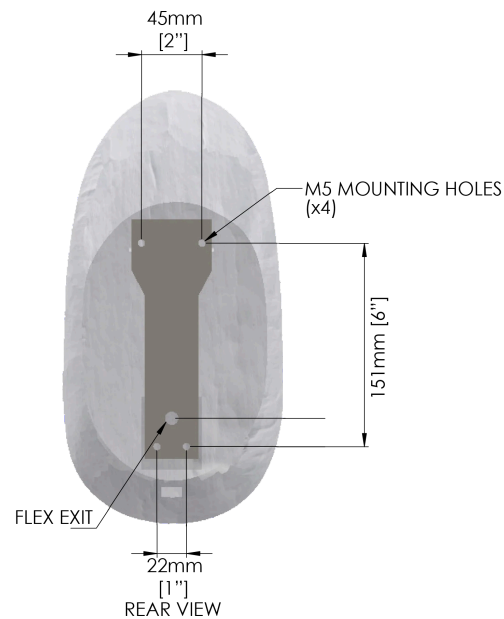

PORTA ROMANA

Caju Wall Light

TWL175 | Fired Copper with Bright Gold

SPECIFICATIONS

HEIGHT	310mm 12 1/4"
WIDTH	163mm 6 1/2"
PROJECTION	174mm 6 3/4"
WEIGHT	3.5kg 7 3/4lbs

DETAILS

CONSTRUCTED FROM	Cast composite with decorative finish
SUPPLIED BULB TYPE	1 x 75lm (1w) LED Module Supplied Fitted
VOLTAGE	120 V
WATTAGE	1W

FINISHES

Decayed Plaster, Fired Copper with Bright Gold

Caju Wall Light

TWL175

HEIGHT

310mm | 12 1/4"

WIDTH

163mm | 6 1/2"

PROJECTION

174mm | 6 3/4"

TOP VIEW

RIGHT VIEW

FRONT VIEW

Dimensions and weights are provided as a guide. All Porta Romana Products are made by hand and variations can occur in some products. The products you are buying or marketing are exclusive designs belonging to Porta Romana. Please do not submit design sheets featuring our products to other manufacturing companies nor to other parties who might. Any manufacturer found to be reproducing Porta Romana products will be breaching copyright law and will be actively pursued.