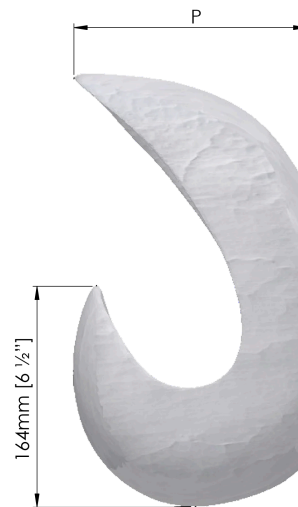

PORTA ROMANA

Caju Wall Light

TWL175 | Fired Copper with Bright Gold

SPECIFICATIONS

HEIGHT	310mm 12 1/4"
WIDTH	163mm 6 1/2"
PROJECTION	174mm 6 3/4"
WEIGHT	3.5kg 7 3/4lbs

DETAILS

CONSTRUCTED FROM	Cast composite with decorative finish
SUPPLIED BULB TYPE	1 x 75lm (1w) LED Module Supplied Fitted
VOLTAGE	120 V
WATTAGE	1W

FINISHES

Decayed Plaster, Fired Copper with Bright Gold

Caju Wall Light

TWL175

HEIGHT

310mm | 12 1/4"

WIDTH

163mm | 6 1/2"

PROJECTION

174mm | 6 3/4"

TOP VIEW

RIGHT VIEW

FRONT VIEW

Dimensions and weights are provided as a guide. All Porta Romana Products are made by hand and variations can occur in some products. The products you are buying or marketing are exclusive designs belonging to Porta Romana. Please do not submit design sheets featuring our products to other manufacturing companies nor to other parties who might. Any manufacturer found to be reproducing Porta Romana products will be breaching copyright law and will be actively pursued.