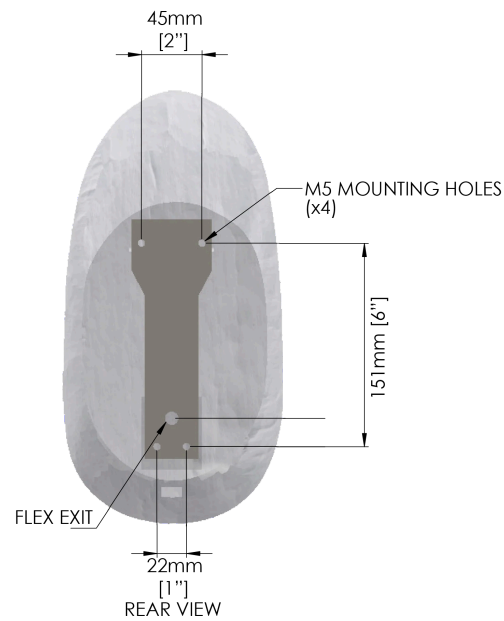

PORTA ROMANA

Caju Wall Light

TWL175 | Decayed Plaster

SPECIFICATIONS

HEIGHT	310mm 12 1/4"
WIDTH	163mm 6 1/2"
PROJECTION	174mm 6 3/4"
WEIGHT	3.5kg 7 3/4lbs

DETAILS

CONSTRUCTED FROM	Cast composite with decorative finish
SUPPLIED BULB TYPE	1 x 75lm (1w) LED Module Supplied Fitted
VOLTAGE	120 V
WATTAGE	1W

FINISHES

Decayed Plaster, Fired Copper with Bright Gold

Caju Wall Light

TWL175

HEIGHT

310mm | 12 1/4"

WIDTH

163mm | 6 1/2"

PROJECTION

174mm | 6 3/4"

TOP VIEW

RIGHT VIEW

FRONT VIEW

REAR VIEW

Dimensions and weights are provided as a guide. All Porta Romana Products are made by hand and variations can occur in some products. The products you are buying or marketing are exclusive designs belonging to Porta Romana. Please do not submit design sheets featuring our products to other manufacturing companies nor to other parties who might. Any manufacturer found to be reproducing Porta Romana products will be breaching copyright law and will be actively pursued.