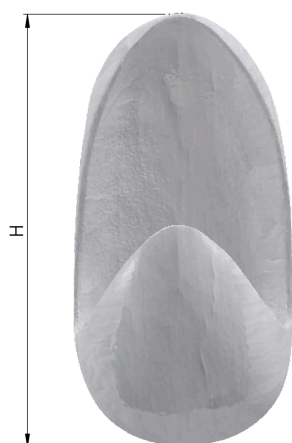

PORTA ROMANA

Caju Wall Light

TWL175 | Decayed Plaster

SPECIFICATIONS

HEIGHT	310mm 12 1/4"
WIDTH	163mm 6 1/2"
PROJECTION	174mm 6 3/4"
WEIGHT	3.5kg 7 3/4lbs

DETAILS

CONSTRUCTED FROM	Cast composite with decorative finish
SUPPLIED BULB TYPE	1 x 75lm (1w) LED Module Supplied Fitted
VOLTAGE	120 V
WATTAGE	1W

FINISHES

Decayed Plaster, Fired Copper with Bright Gold

Caju Wall Light

TWL175

HEIGHT

310mm | 12 1/4"

WIDTH

163mm | 6 1/2"

PROJECTION

174mm | 6 3/4"

TOP VIEW

RIGHT VIEW

FRONT VIEW

REAR VIEW

Dimensions and weights are provided as a guide. All Porta Romana Products are made by hand and variations can occur in some products. The products you are buying or marketing are exclusive designs belonging to Porta Romana. Please do not submit design sheets featuring our products to other manufacturing companies nor to other parties who might. Any manufacturer found to be reproducing Porta Romana products will be breaching copyright law and will be actively pursued.