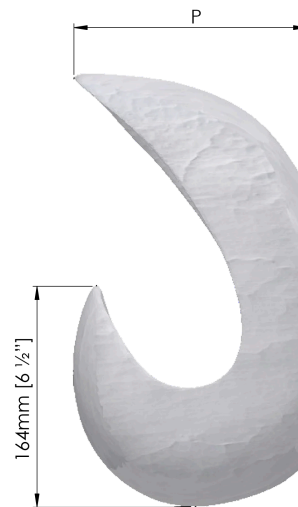

PORTA ROMANA

Caju Wall Light

TWL175 | Decayed Plaster

SPECIFICATIONS

HEIGHT	310mm 12 1/4"
WIDTH	163mm 6 1/2"
PROJECTION	174mm 6 3/4"
WEIGHT	3.5kg 7 3/4lbs

DETAILS

CONSTRUCTED FROM	Cast composite with decorative finish
SUPPLIED BULB TYPE	1 x 75lm (1w) LED Module Supplied Fitted
VOLTAGE	120 V
WATTAGE	1W

FINISHES

Decayed Plaster, Fired Copper with Bright Gold

Caju Wall Light

TWL175

HEIGHT

310mm | 12 1/4"

WIDTH

163mm | 6 1/2"

PROJECTION

174mm | 6 3/4"

TOP VIEW

RIGHT VIEW

FRONT VIEW

REAR VIEW

Dimensions and weights are provided as a guide. All Porta Romana Products are made by hand and variations can occur in some products. The products you are buying or marketing are exclusive designs belonging to Porta Romana. Please do not submit design sheets featuring our products to other manufacturing companies nor to other parties who might. Any manufacturer found to be reproducing Porta Romana products will be breaching copyright law and will be actively pursued.