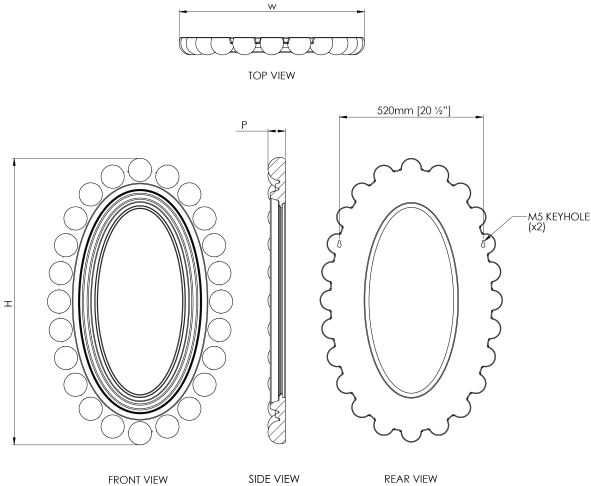

### SPECIFICATIONS

HEIGHT	1004mm   39 3/4"
WIDTH	649mm   25 3/4"
PROJECTION	63mm   2 1/2"
WEIGHT	10kg   22 1/4lbs

# Zande Mirror

WM69

**HEIGHT**

1004mm | 39 3/4"

**WIDTH**

649mm | 25 3/4"

**PROJECTION**

63mm | 2 1/2"