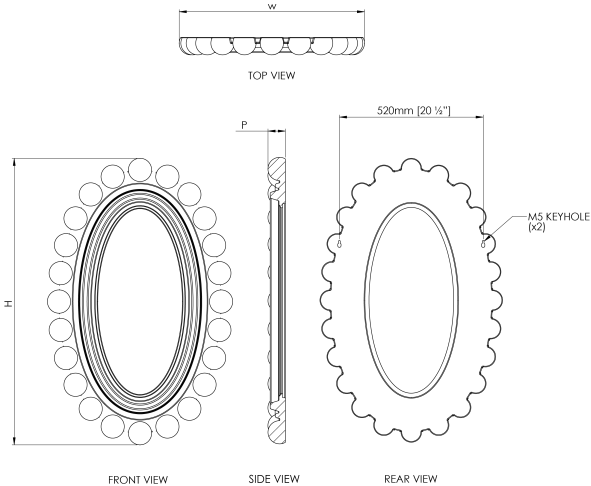

PORTA ROMANA

Zande Mirror

WM69 | Decayed Plaster

SPECIFICATIONS

HEIGHT	1004mm 39 3/4"
WIDTH	649mm 25 3/4"
PROJECTION	63mm 2 1/2"
WEIGHT	10kg 22 1/4lbs

DETAILS

CONSTRUCTED FROM	Cast composite with decorative finish
CRATE REQUIRED	Yes
DEDICATED CARRIER	Yes

FINISHES

Decayed Plaster, Indian Red

Zande Mirror

WM69

HEIGHT
1004mm | 39 3/4"

WIDTH
649mm | 25 3/4"

PROJECTION
63mm | 2 1/2"

Dimensions and weights are provided as a guide. All Porta Romana Products are made by hand and variations can occur in some products. The products you are buying or marketing are exclusive designs belonging to Porta Romana. Please do not submit design sheets featuring our products to other manufacturing companies nor to other parties who might. Any manufacturer found to be reproducing Porta Romana products will be breaching copyright law and will be actively pursued.