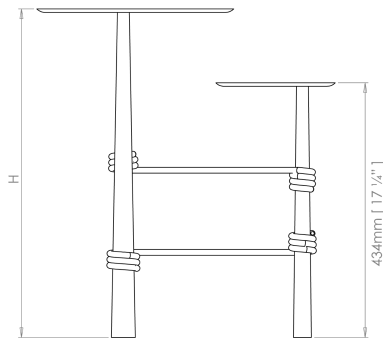

PORTA ROMANA

Terrazza Side Table

CST64 | Crimson Earth with Gold

SPECIFICATIONS

HEIGHT	562mm 22 1/4"
WIDTH	516mm 20 1/2"
DEPTH	400mm 15 3/4"
WEIGHT	16.2kg 35 3/4lbs

DETAILS

CONSTRUCTED FROM	Forged steel with decorative finish
SUITABLE FOR CUSTOMISATION	Yes
CRATE REQUIRED	Yes
DEDICATED CARRIER	Yes

FINISHES

Crimson Earth with Gold, Red Earth with Gold

Terrazza Side Table

CST64

HEIGHT

562mm | 22 1/4"

WIDTH

516mm | 20 1/2"

DEPTH

400mm | 15 3/4"

SIDE VIEW

TOP VIEW

FRONT VIEW

Dimensions and weights are provided as a guide. All Porta Romana Products are made by hand and variations can occur in some products. The products you are buying or marketing are exclusive designs belonging to Porta Romana. Please do not submit design sheets featuring our products to other manufacturing companies nor to other parties who might. Any manufacturer found to be reproducing Porta Romana products will be breaching copyright law and will be actively pursued.