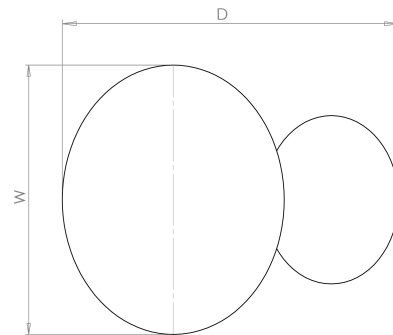

PORTA ROMANA

Terrazza Side Table

CST64 | Crimson Earth with Gold

SPECIFICATIONS

HEIGHT	562mm 22 1/4"
WIDTH	516mm 20 1/2"
DEPTH	400mm 15 3/4"
WEIGHT	16.2kg 35 3/4lbs

DETAILS

CONSTRUCTED FROM	Forged steel with decorative finish
SUITABLE FOR CUSTOMISATION	Yes
CRATE REQUIRED	Yes
DEDICATED CARRIER	Yes

FINISHES

Crimson Earth with Gold, Red Earth with Gold

Terrazza Side Table

CST64

HEIGHT

562mm | 22 1/4"

WIDTH

516mm | 20 1/2"

DEPTH

400mm | 15 3/4"

SIDE VIEW

TOP VIEW

FRONT VIEW

Dimensions and weights are provided as a guide. All Porta Romana Products are made by hand and variations can occur in some products. The products you are buying or marketing are exclusive designs belonging to Porta Romana. Please do not submit design sheets featuring our products to other manufacturing companies nor to other parties who might. Any manufacturer found to be reproducing Porta Romana products will be breaching copyright law and will be actively pursued.