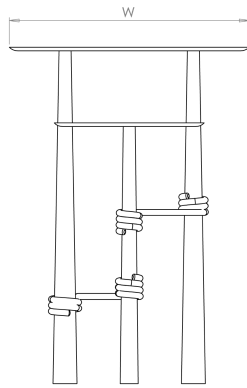

PORTA ROMANA

Terrazza Side Table

CST64 | Crimson Earth with Gold

SPECIFICATIONS

HEIGHT	562mm 22 1/4"
WIDTH	516mm 20 1/2"
DEPTH	400mm 15 3/4"
WEIGHT	16.2kg 35 3/4lbs

DETAILS

CONSTRUCTED FROM	Forged steel with decorative finish
SUITABLE FOR CUSTOMISATION	Yes
CRATE REQUIRED	Yes
DEDICATED CARRIER	Yes

FINISHES

Crimson Earth with Gold, Red Earth with Gold

Terrazza Side Table

CST64

HEIGHT

562mm | 22 1/4"

WIDTH

516mm | 20 1/2"

DEPTH

400mm | 15 3/4"

SIDE VIEW

TOP VIEW

FRONT VIEW

Dimensions and weights are provided as a guide. All Porta Romana Products are made by hand and variations can occur in some products. The products you are buying or marketing are exclusive designs belonging to Porta Romana. Please do not submit design sheets featuring our products to other manufacturing companies nor to other parties who might. Any manufacturer found to be reproducing Porta Romana products will be breaching copyright law and will be actively pursued.