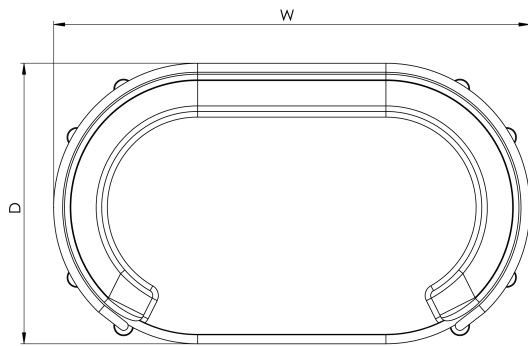

PORTA ROMANA

Stanley Dog Bed

CSB22 | Old Rust and Distressed Gold

SPECIFICATIONS

HEIGHT	343mm 13 3/4"
WIDTH	850mm 33 1/2"
DEPTH	498mm 19 3/4"
WEIGHT	18.6kg 41lbs

DETAILS

CONSTRUCTED FROM	Forged steel with decorative finish and upholstered seat pad
AMOUNT COM FABRIC REQ	3
SUITABLE FOR CUSTOMISATION	Yes
CRATE REQUIRED	Yes
DEDICATED CARRIER	Yes

FINISHES

Old Rust and Distressed Gold

Stanley Dog Bed

CSB22

HEIGHT

343mm | 13 3/4"

WIDTH

850mm | 33 1/2"

DEPTH

498mm | 19 3/4"

TOP VIEW

FRONT VIEW

Dimensions and weights are provided as a guide. All Porta Romana Products are made by hand and variations can occur in some products. The products you are buying or marketing are exclusive designs belonging to Porta Romana. Please do not submit design sheets featuring our products to other manufacturing companies nor to other parties who might. Any manufacturer found to be reproducing Porta Romana products will be breaching copyright law and will be actively pursued.