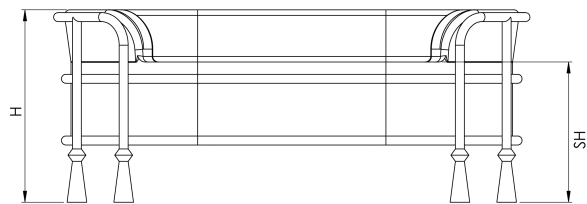

PORTA ROMANA

Stanley Dog Bed

CSB22 | Old Rust and Distressed Gold

SPECIFICATIONS

HEIGHT	343mm 13 3/4"
WIDTH	850mm 33 1/2"
DEPTH	498mm 19 3/4"
WEIGHT	18.6kg 41lbs

DETAILS

CONSTRUCTED FROM	Forged steel with decorative finish and upholstered seat pad
AMOUNT COM FABRIC REQ	3
SUITABLE FOR CUSTOMISATION	Yes
CRATE REQUIRED	Yes
DEDICATED CARRIER	Yes

FINISHES

Old Rust and Distressed Gold

Stanley Dog Bed

CSB22

HEIGHT

343mm | 13 3/4"

WIDTH

850mm | 33 1/2"

DEPTH

498mm | 19 3/4"

TOP VIEW

FRONT VIEW

Dimensions and weights are provided as a guide. All Porta Romana Products are made by hand and variations can occur in some products. The products you are buying or marketing are exclusive designs belonging to Porta Romana. Please do not submit design sheets featuring our products to other manufacturing companies nor to other parties who might. Any manufacturer found to be reproducing Porta Romana products will be breaching copyright law and will be actively pursued.