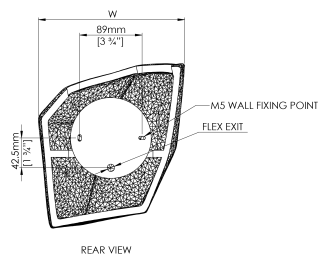

### SPECIFICATIONS

HEIGHT	235mm   9 1/2"
WIDTH	208mm   8 1/4"
PROJECTION	82mm   3 1/4"
WEIGHT	0.9kg   2lbs

## HEIGHT

235mm | 9 1/2"

## WIDTH

208mm | 8 1/4"

## PROJECTION

82mm | 3 1/4"

TOP VIEW

FRONT VIEW

REAR VIEW

Dimensions and weights are provided as a guide. All Porta Romana Products are made by hand and variations can occur in some products. The products you are buying or marketing are exclusive designs belonging to Porta Romana. Please do not submit design sheets featuring our products to other manufacturing companies nor to other parties who might. Any manufacturer found to be reproducing Porta Romana products will be breaching copyright law and will be actively pursued.