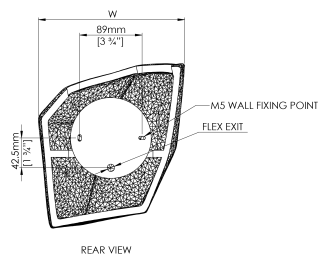

PORTA ROMANA

Quartz Wall Light Right

TWL176 | Autumn Gold

SPECIFICATIONS

HEIGHT	235mm 9 1/2"
WIDTH	208mm 8 1/4"
PROJECTION	82mm 3 1/4"
WEIGHT	0.9kg 2lbs

DETAILS

CONSTRUCTED FROM	Cast composite with decorative finish
SUPPLIED BULB TYPE	1 x 320lm (3.2w) LED G9 Capsule
VOLTAGE	220-240 V
WATTAGE	25W
BATHROOM VERSION AVAILABLE	IP44

FINISHES

Autumn Gold, Autumn Gold, Autumn Gold, Autumn Gold, Decayed Plaster, Decayed Plaster, Decayed Plaster, Decayed Plaster

Quartz Wall Light Right

TWL176

HEIGHT

235mm | 9 1/2"

WIDTH

208mm | 8 1/4"

PROJECTION

82mm | 3 1/4"

TOP VIEW

FRONT VIEW

REAR VIEW

Dimensions and weights are provided as a guide. All Porta Romana Products are made by hand and variations can occur in some products. The products you are buying or marketing are exclusive designs belonging to Porta Romana. Please do not submit design sheets featuring our products to other manufacturing companies nor to other parties who might. Any manufacturer found to be reproducing Porta Romana products will be breaching copyright law and will be actively pursued.