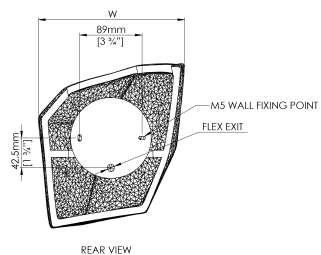

PORTA ROMANA

Quartz Wall Light Left

TWL176 | Decayed Plaster

SPECIFICATIONS

HEIGHT	235mm 9 1/2"
WIDTH	208mm 8 1/4"
PROJECTION	82mm 3 1/4"
WEIGHT	0.9kg 2lbs

DETAILS

CONSTRUCTED FROM	Cast composite with decorative finish
SUPPLIED BULB TYPE	1 x 320lm (3.2w) LED G9 Capsule
VOLTAGE	220-240 V
WATTAGE	25W
BATHROOM VERSION AVAILABLE	IP44

FINISHES

Autumn Gold, Autumn Gold, Autumn Gold, Autumn Gold, Decayed Plaster, Decayed Plaster, Decayed Plaster, Decayed Plaster

Quartz Wall Light Left

TWL176

HEIGHT

235mm | 9 1/2"

WIDTH

208mm | 8 1/4"

PROJECTION

82mm | 3 1/4"

TOP VIEW

FRONT VIEW

REAR VIEW

Dimensions and weights are provided as a guide. All Porta Romana Products are made by hand and variations can occur in some products. The products you are buying or marketing are exclusive designs belonging to Porta Romana. Please do not submit design sheets featuring our products to other manufacturing companies nor to other parties who might. Any manufacturer found to be reproducing Porta Romana products will be breaching copyright law and will be actively pursued.